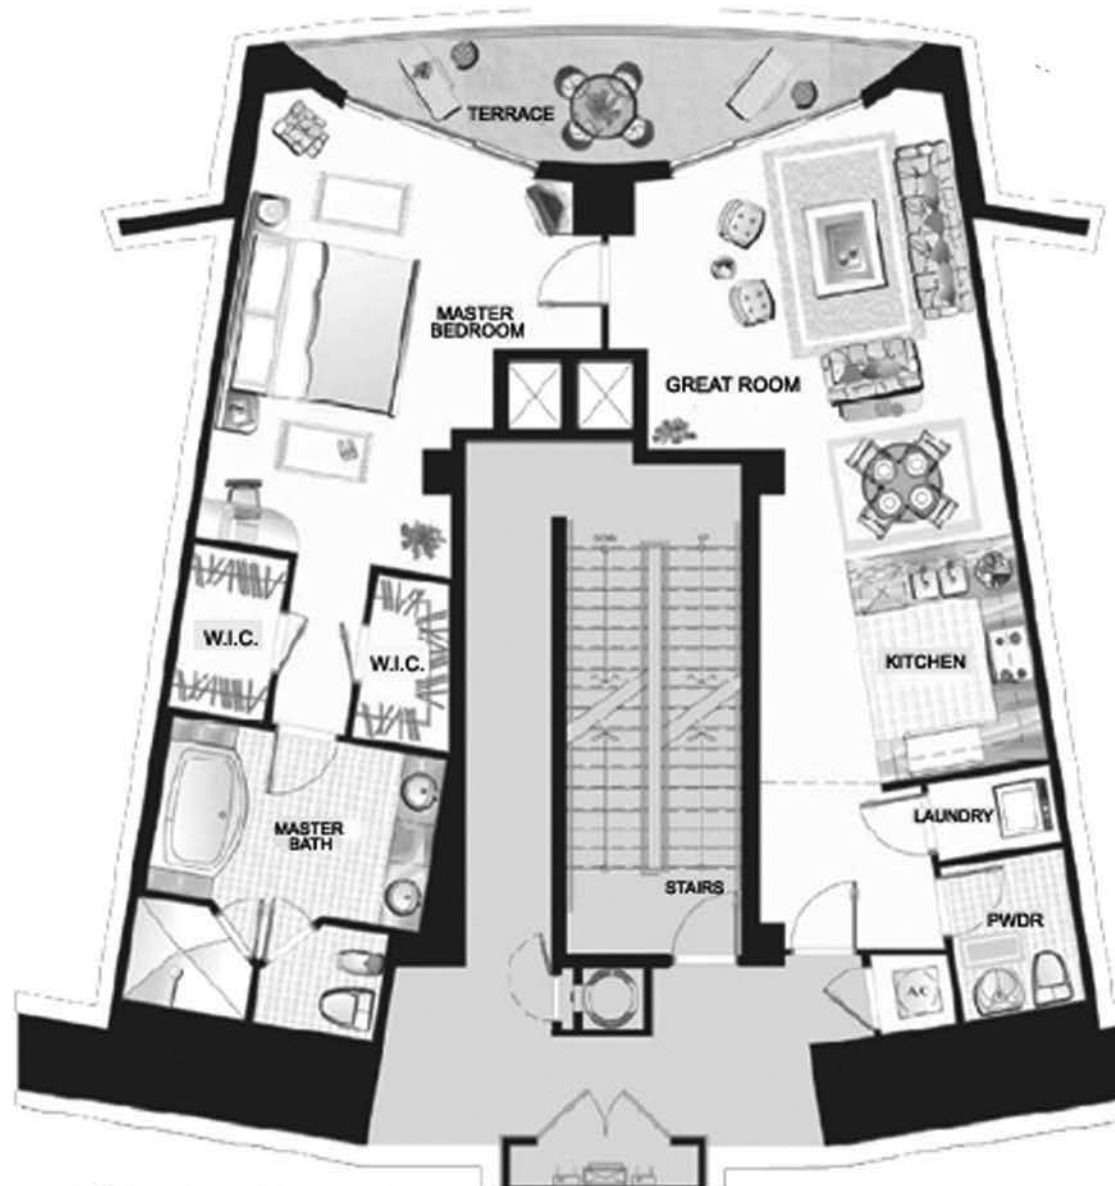

RESIDENCE E  
1 BEDROOM / 1.5 BATH  
1,197 SF / 111 m2

ROSS miami

© RossMiami.com. All Rights Reserved.

FLOORS 51-55

FLOORS 22-50

FLOORS 05-21