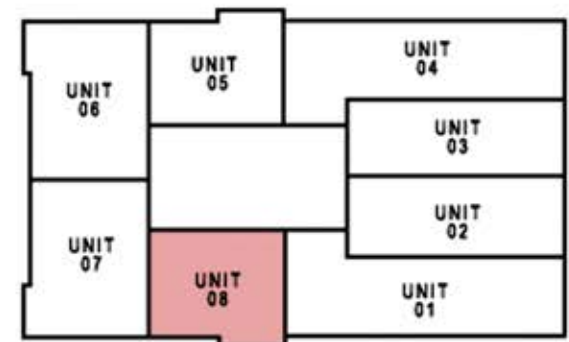

UNIT 08

1 BEDROOMS/ 1.5 BATHS

898 SF

ROSS miami

© RossMiami.com. All Rights Reserved.

1111 MUSEUM PARK

BISCAYNE BAY