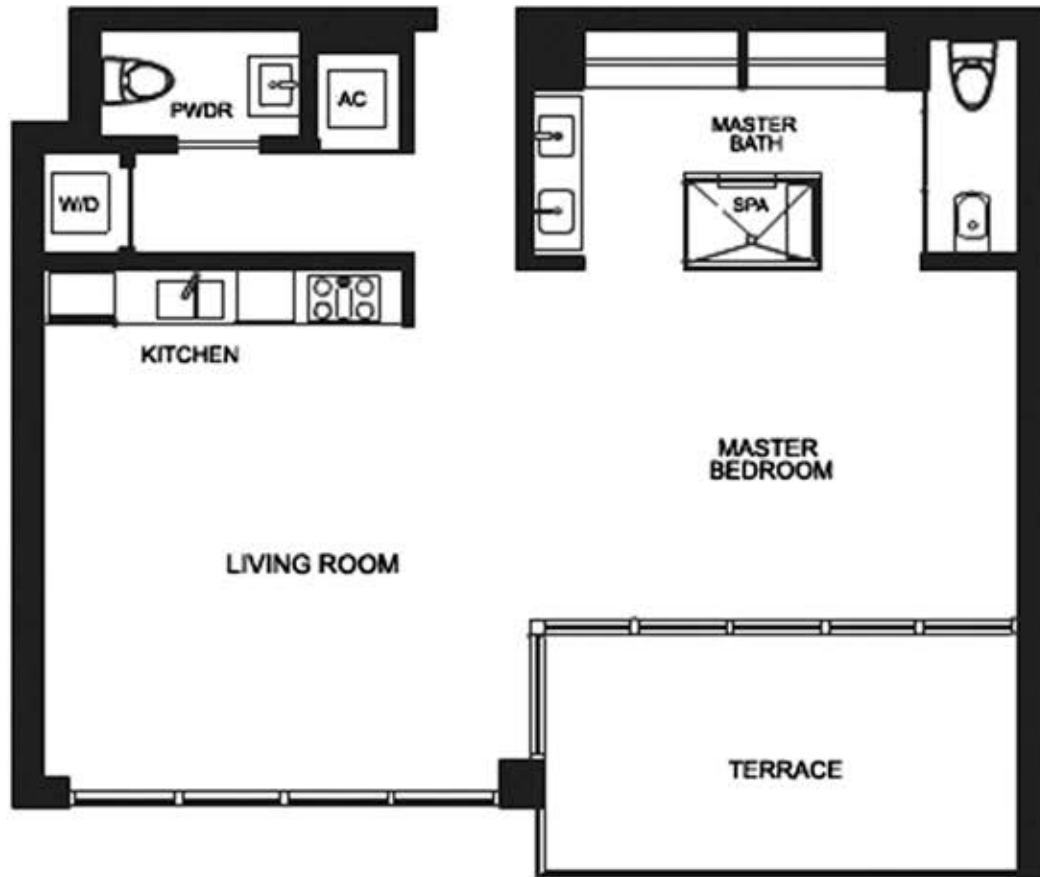

UNIT 08

1 BEDROOMS/ 1.5 BATHS

898 SF

ROSS miami

© RossMiami.com. All Rights Reserved.

1111 MUSEUM PARK

BISCAYNE BAY