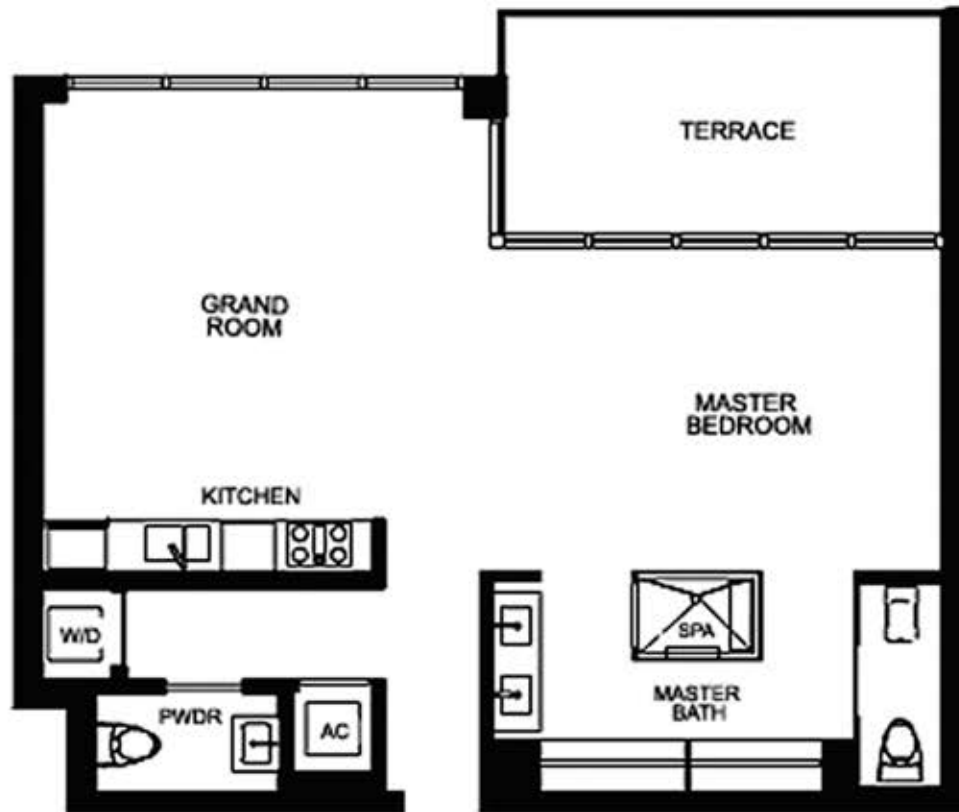

UNIT 05

1 BEDROOMS/ 1.5 BATHS

886 SF

ROSS miami

© RossMiami.com. All Rights Reserved.

THE MUSEUM PARK