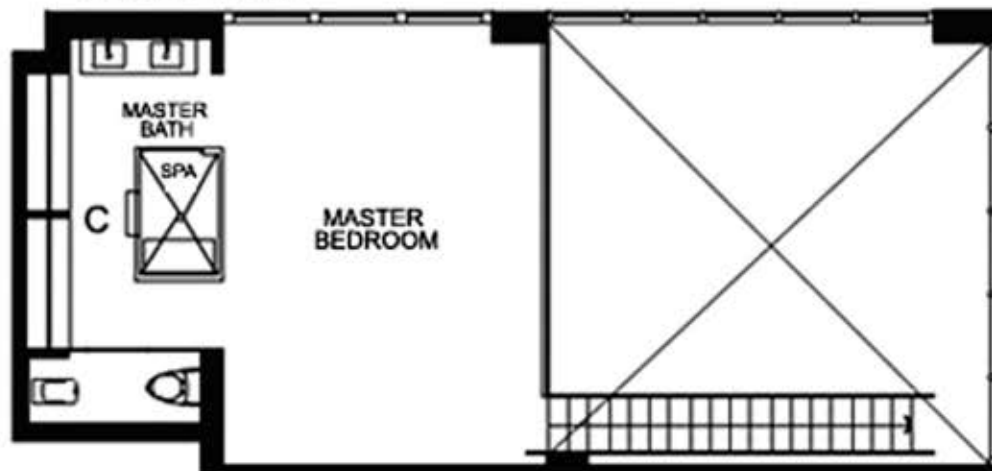

UNIT 04  
 2 BEDROOMS/ 2.5 BATHS  
 1,906 SF

ROSS miami

© RossMiami.com. All Rights Reserved.

IN MUSEUM PARK

FIRST FLOOR

SECOND FLOOR

BISCAYNE BAY