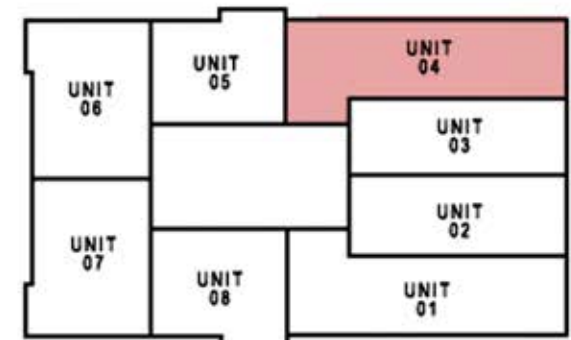

UNIT 04  
 2 BEDROOMS/ 2.5 BATHS  
 1,906 SF

ROSS miami

© RossMiami.com. All Rights Reserved.

IN MUSEUM PARK

FIRST FLOOR

SECOND FLOOR

BISCAYNE BAY