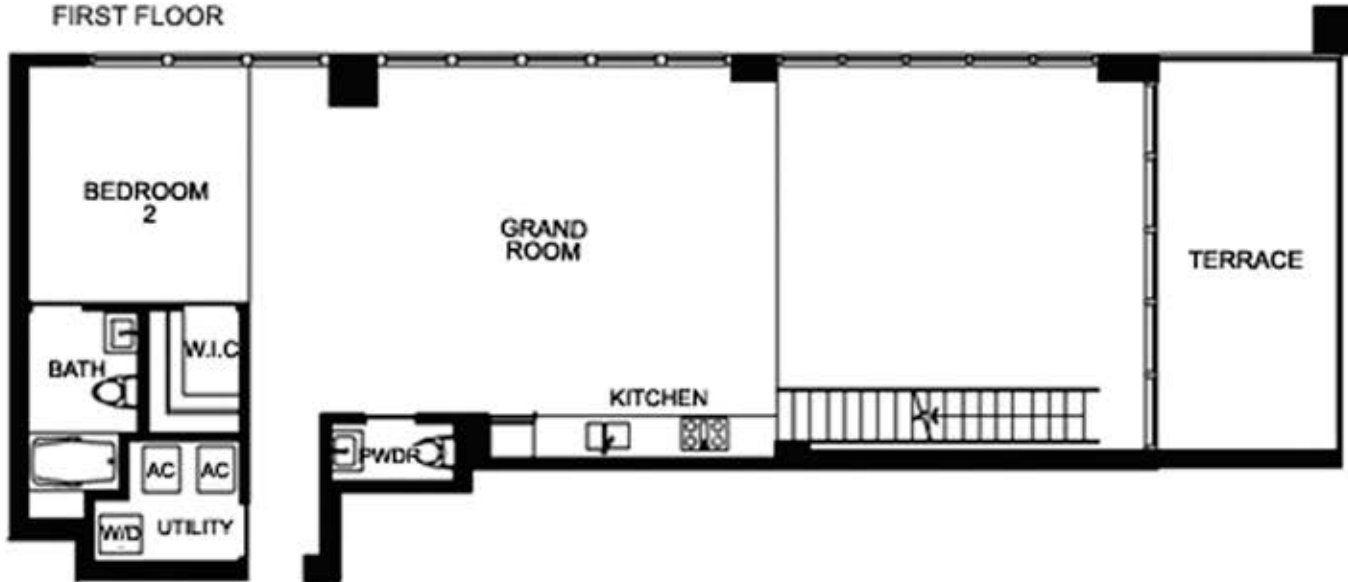

UNIT 04  
 2 BEDROOMS/ 2.5 BATHS  
 1,906 SF

ROSS miami

© RossMiami.com. All Rights Reserved.

IN MUSEUM PARK

FIRST FLOOR

SECOND FLOOR

BISCAYNE BAY