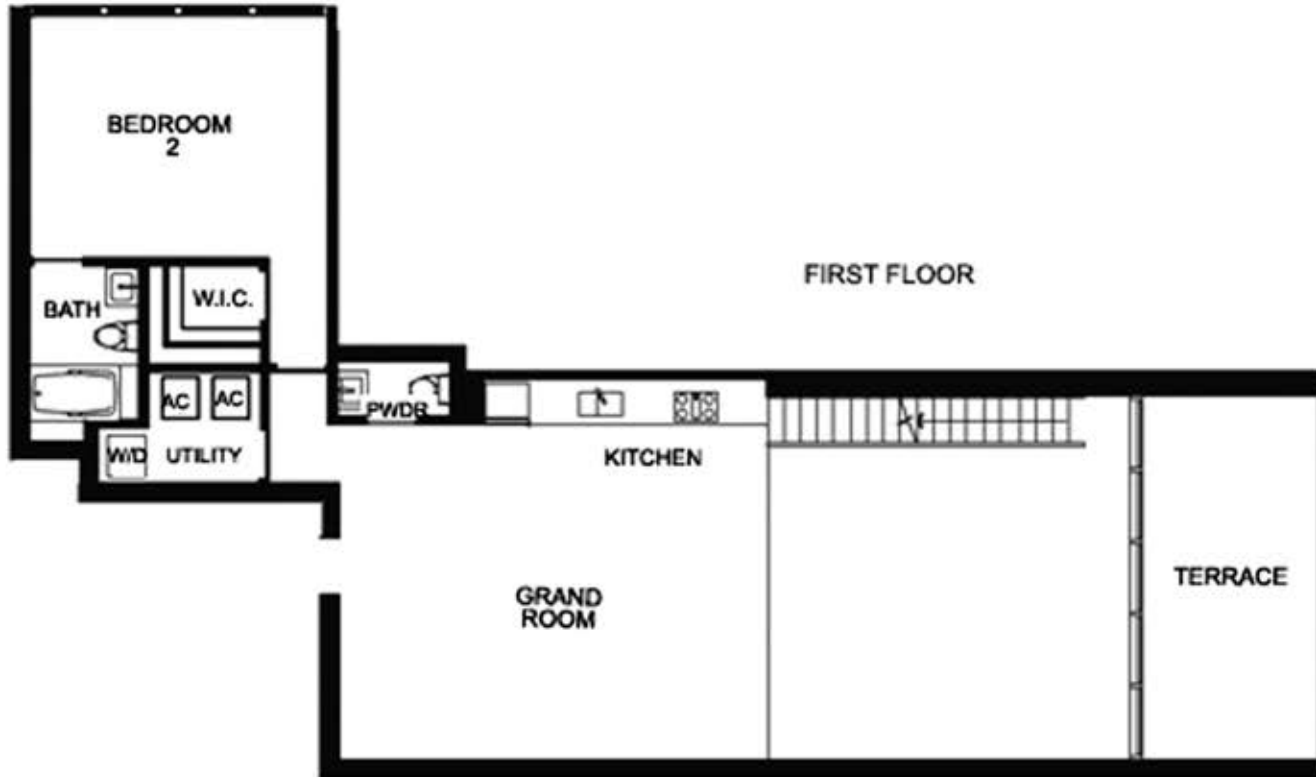

UNIT 03
2 BEDROOMS/ 2.5 BATHS
1,949 SF

ROSS miami
© RossMiami.com. All Rights Reserved.

TEN MUSEUM PARK

BISCAYNE BAY