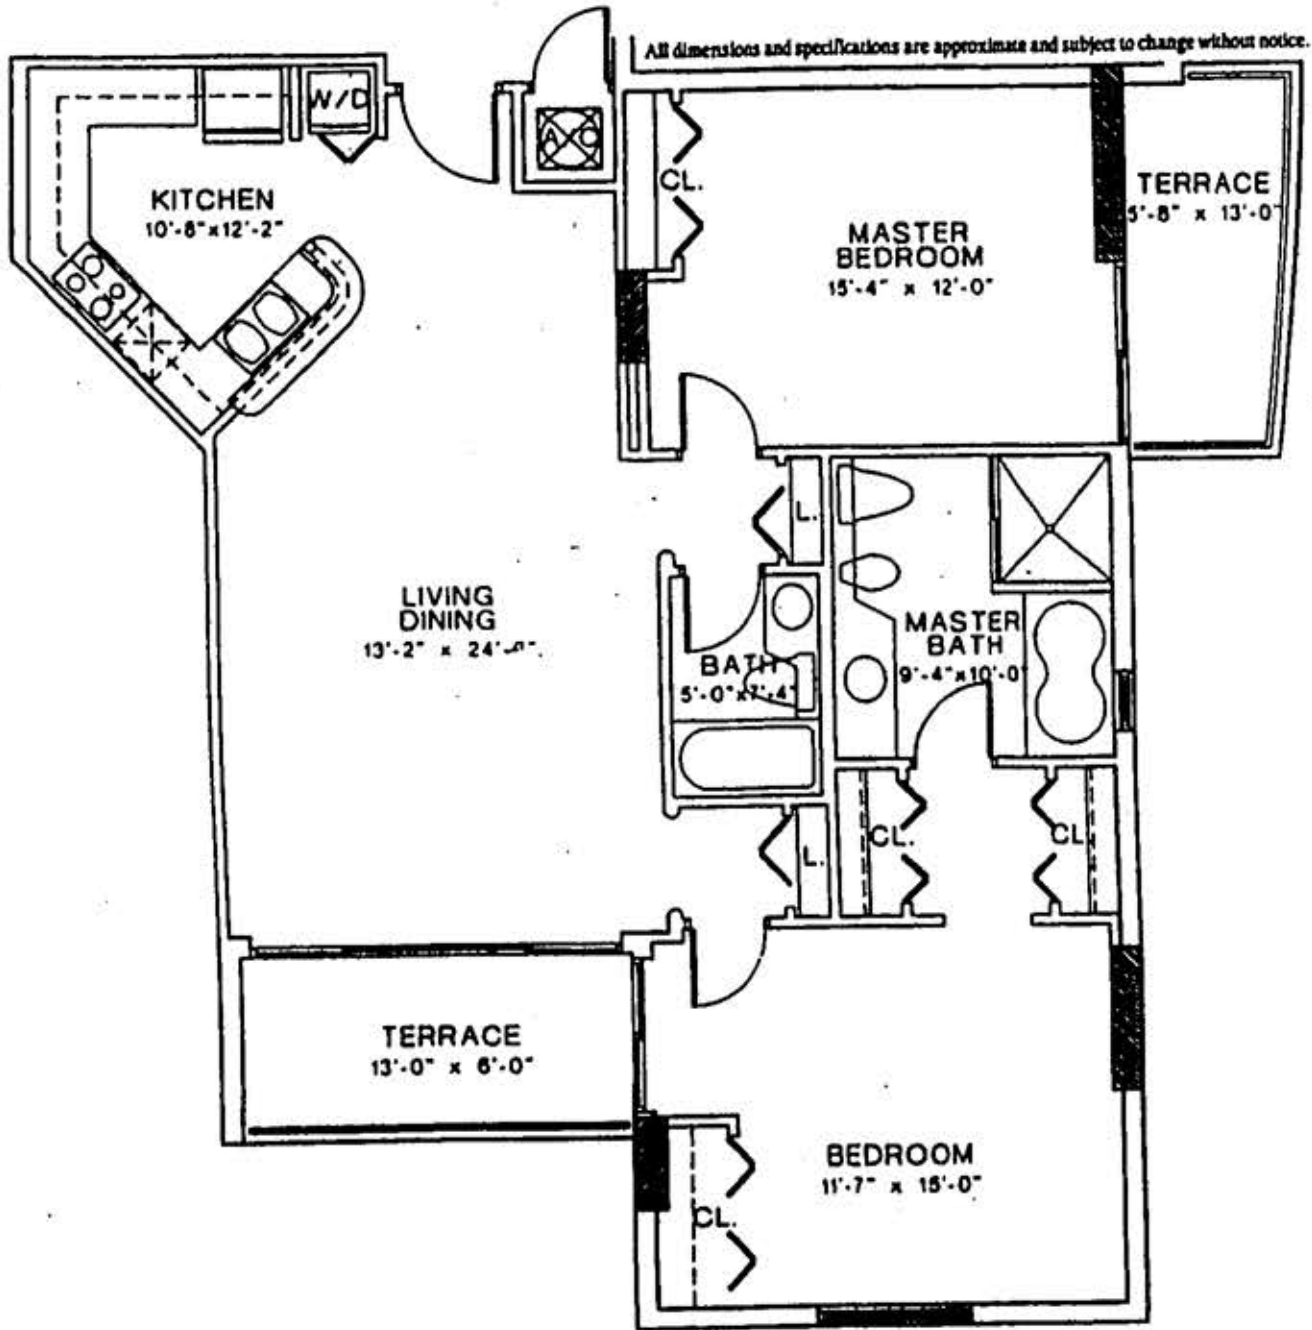

OFF: 17506 PG 3536
REC: 17506 PG 3536

ROSS miami
© RossMiami.com. All Rights Reserved.

TWO BEDROOM, TWO BATH, APPROX. 1,300 SQ. FT.

NOTE: UNIT TYPE "14" IS A REVERSE OF THIS TYPE "15".
UNIT NUMBER 714 IS THE ONLY TYPE "14".