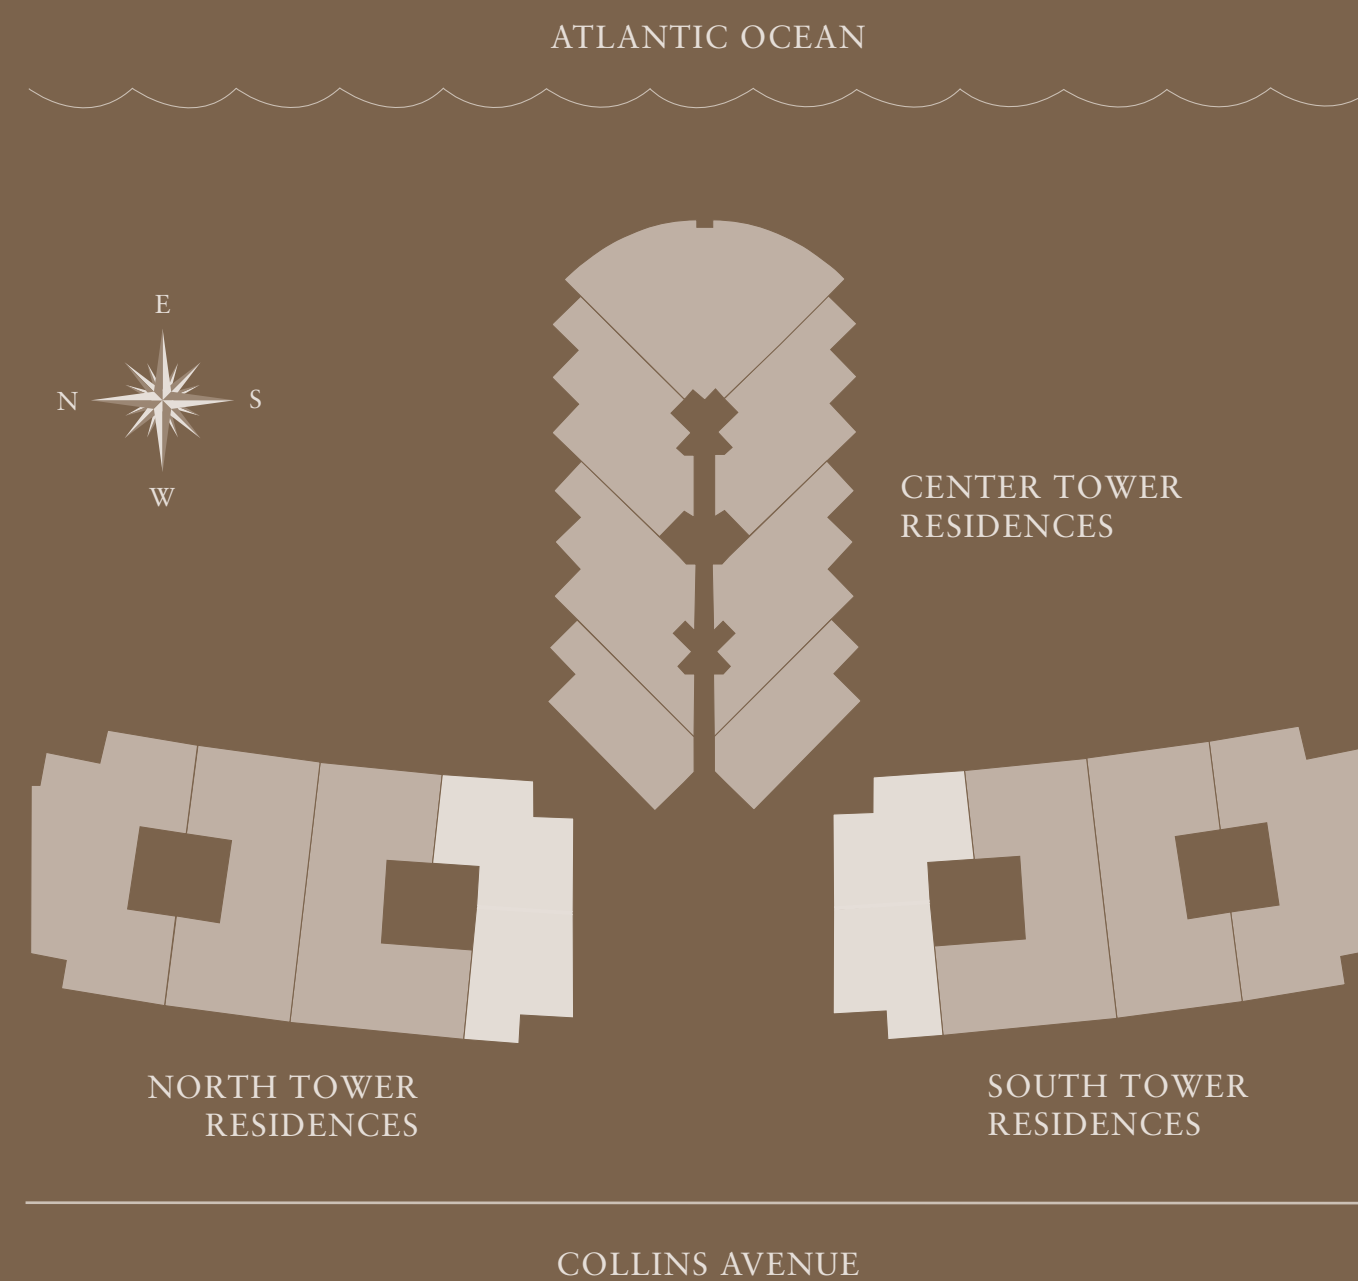

VICTORIA

3 BEDROOM • 3½ BATH

	TOTAL SQ FT	TOTAL SQ M
RESIDENCE	3,269	303.7
BALCONY	858	79.7
TOTAL	4,127	383.4
PAINT TO PAINT RESIDENCE	2,957	274.7

EXTERIOR

- ◆ Expansive private balconies featuring bronze glass railings, large outdoor living areas and breathtaking views
- ◆ Floor-to-ceiling bronze-tinted, impact-resistant glass windows and sliding exterior doors with energy-efficient panes that meet stringent South Florida building codes