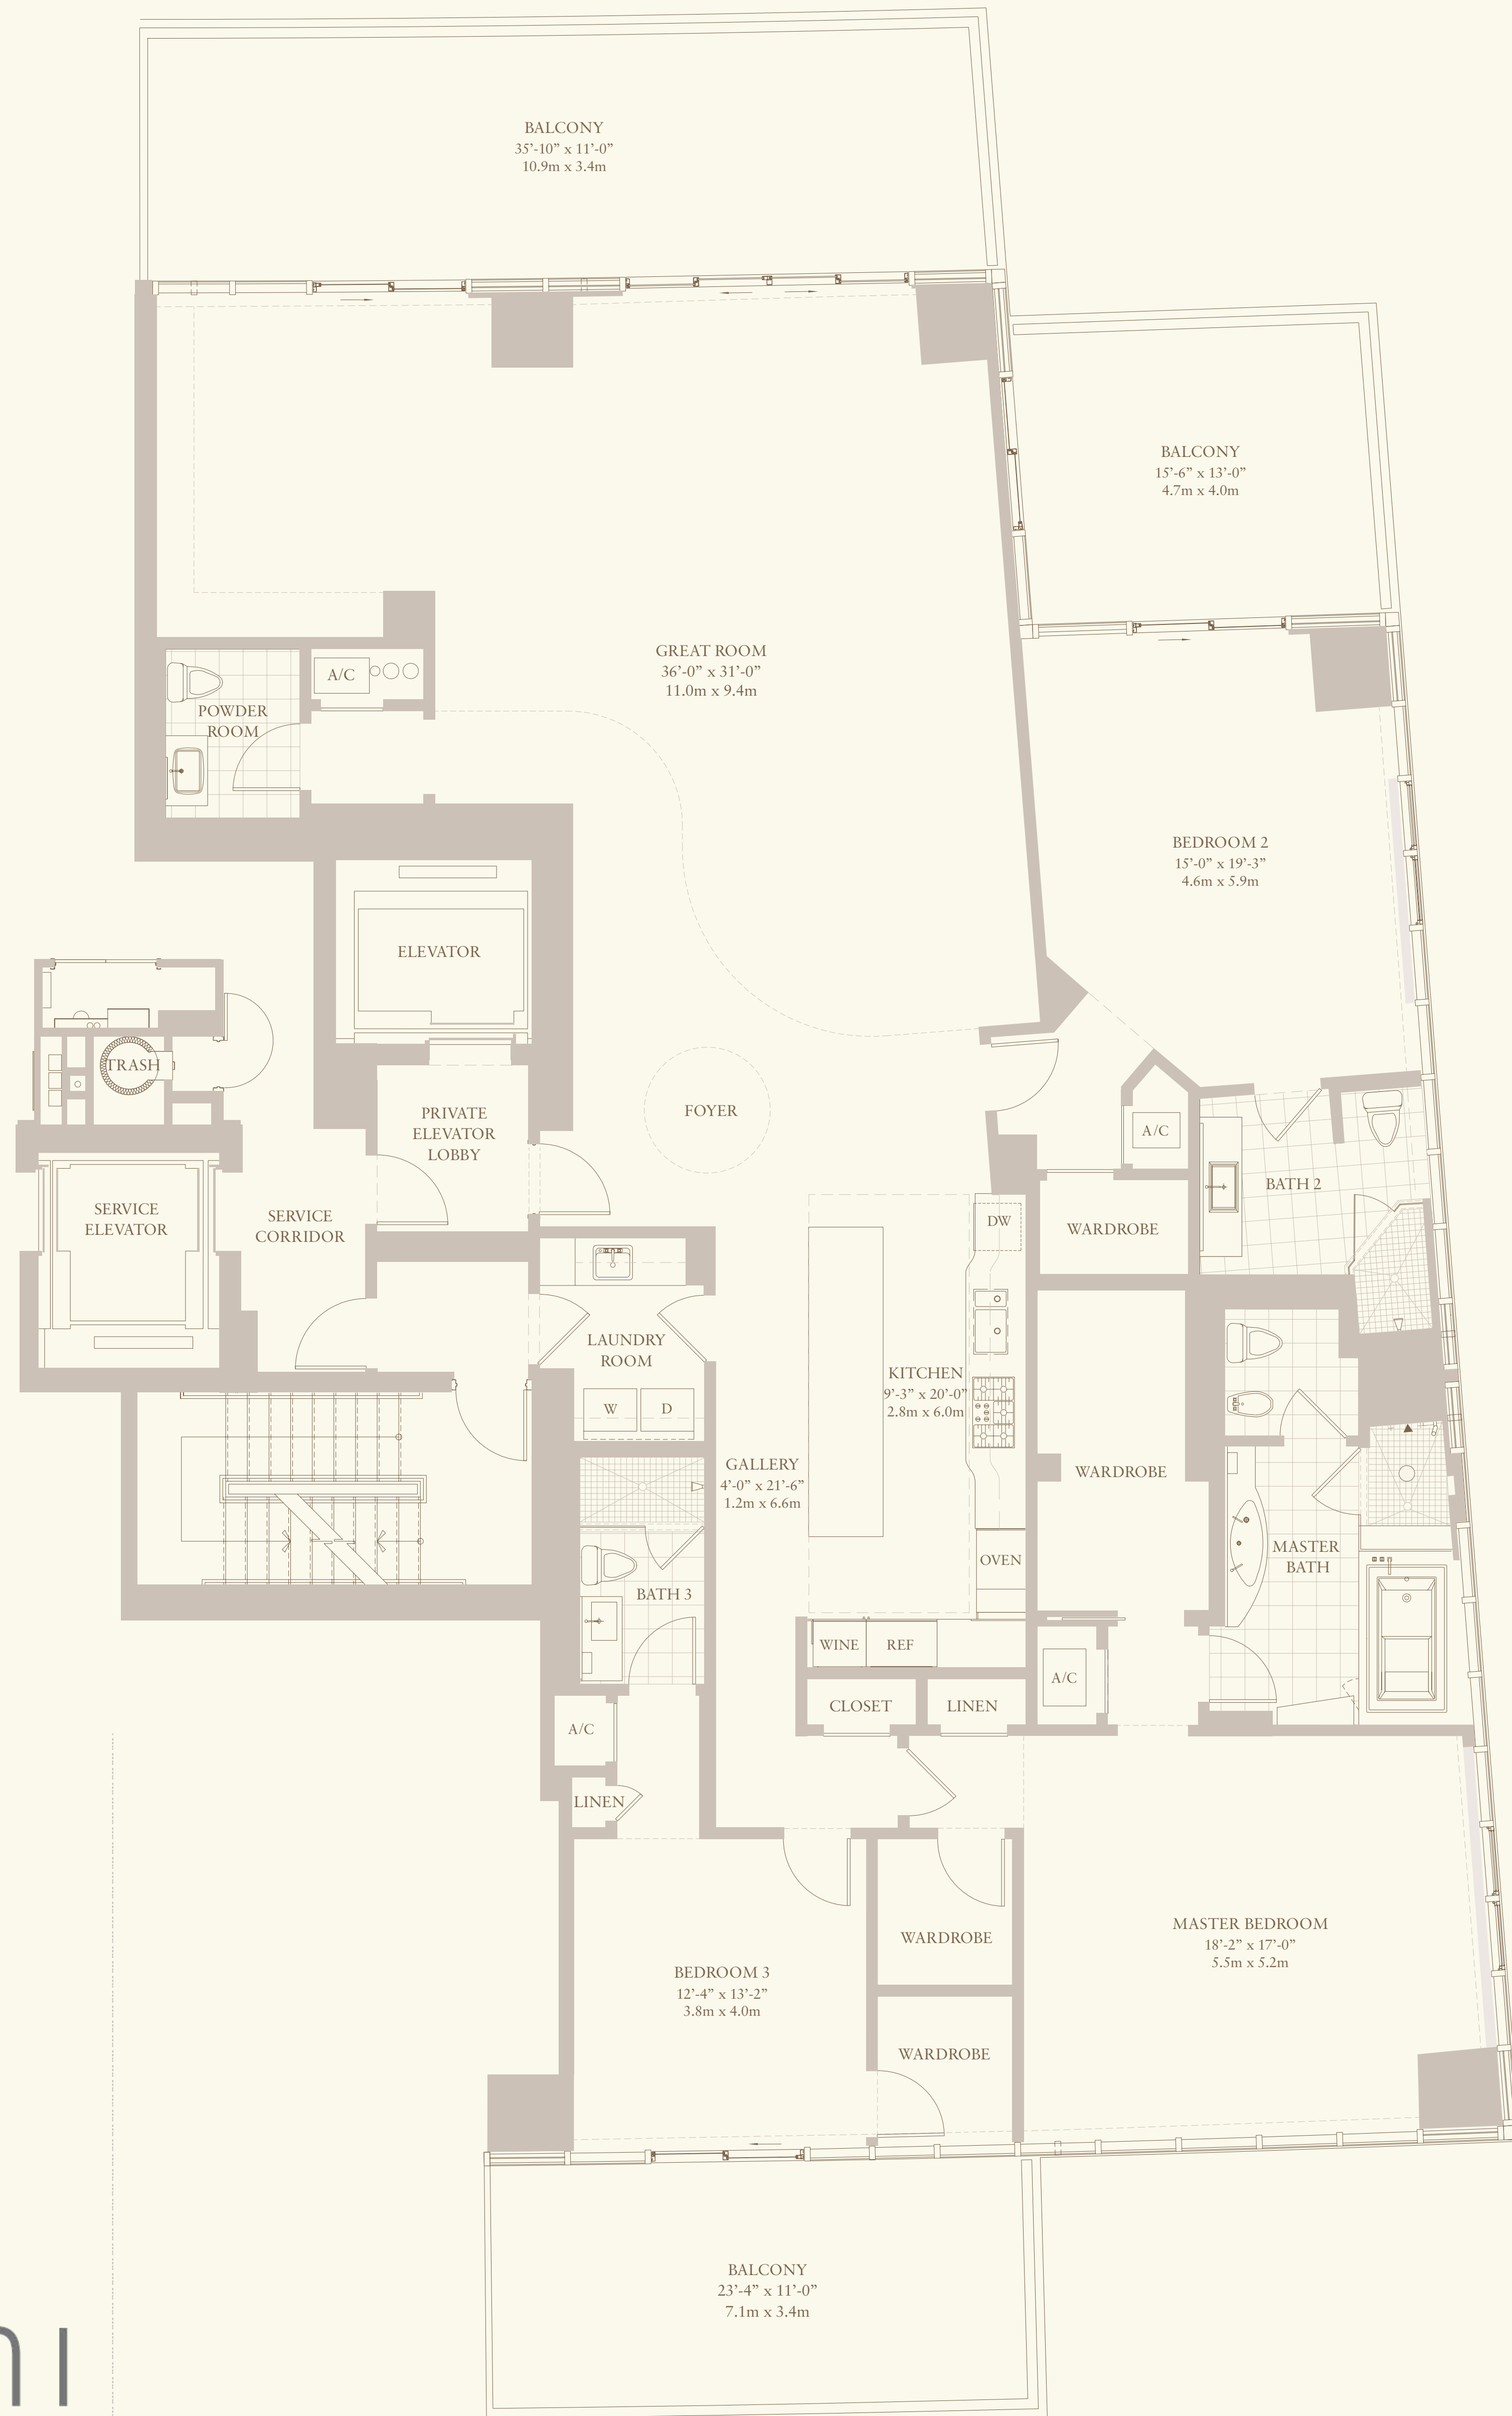

ROSS miami

© RossMiami.com. All Rights Reserved.