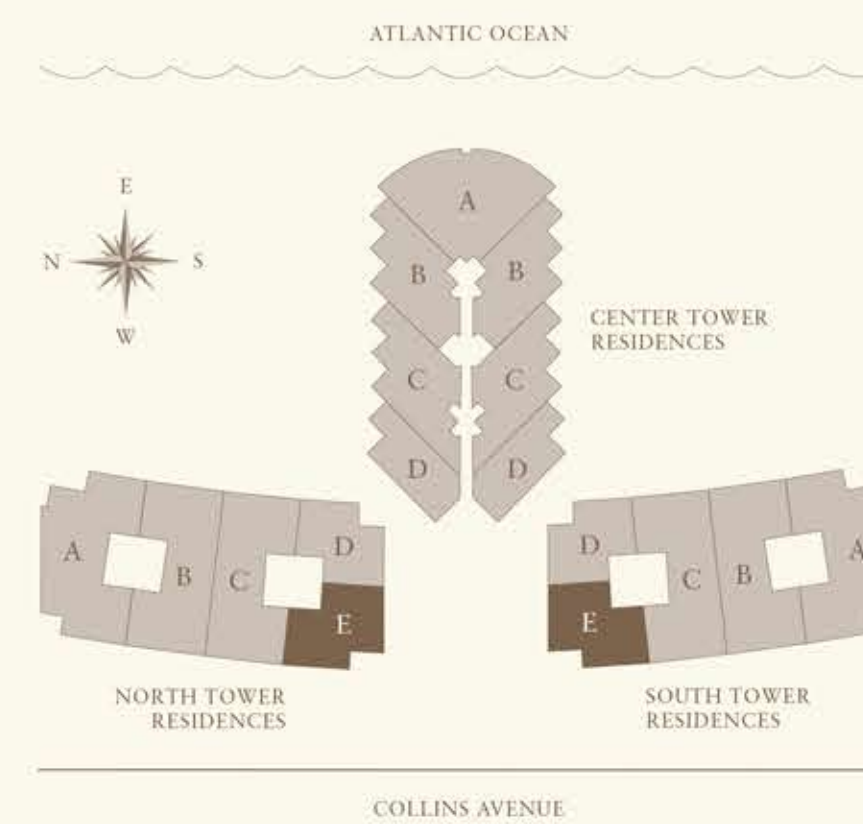

ROSS miami

© RossMiami.com. All Rights Reserved.

RESIDENCE E NORTH & SOUTH TOWERS

2 BEDROOM, 2 1/2 BATH

	TOTAL SQ FT	TOTAL SQ M
RESIDENCE	1,777	165.1
BALCONY	455	42.3
TOTAL	2,232	207.4

PAINT TO PAINT RESIDENCE	1,599	148.5

1/4" = 1'