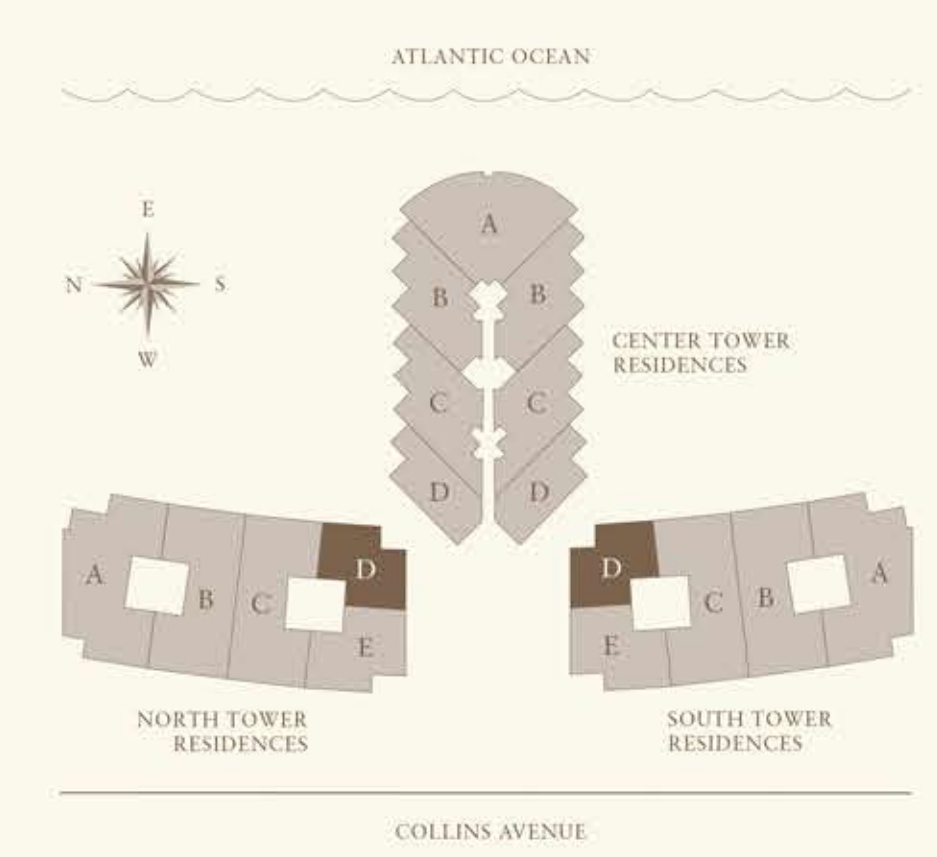

RESIDENCE D
NORTH & SOUTH TOWERS

2 BEDROOM, 2 1/2 BATH

	TOTAL SQ FT	TOTAL SQ M
RESIDENCE	1,911	177.5
BALCONY	594	55.2
TOTAL	2,505	232.7
PAINT TO PAINT		
RESIDENCE	1,685	156.5

1/4" = 1'