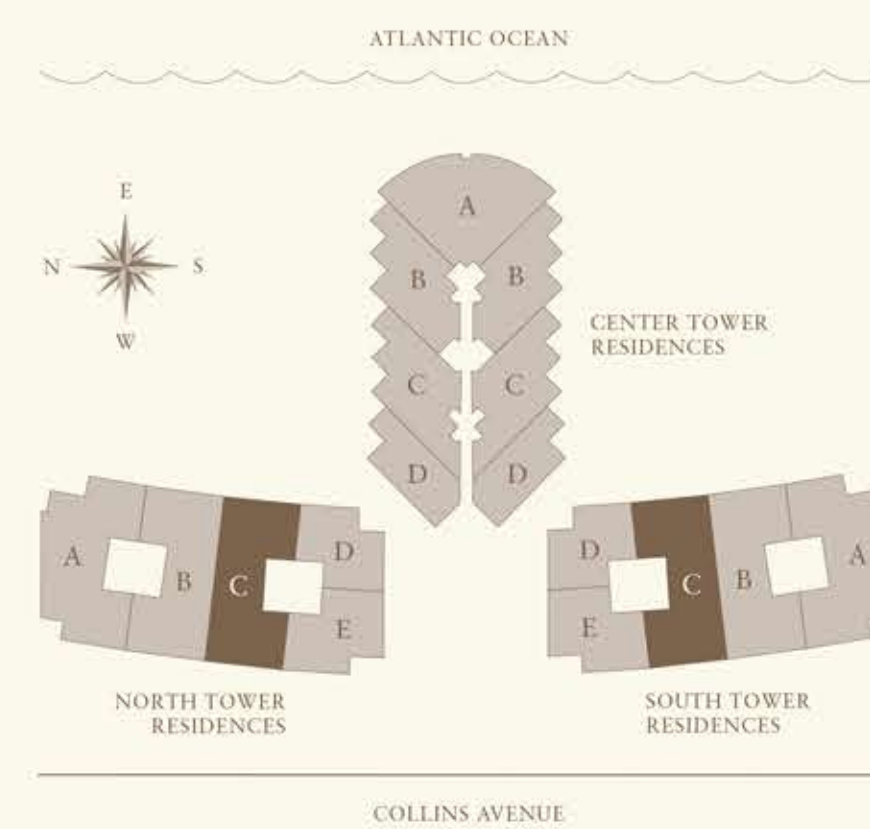

RESIDENCE C
NORTH & SOUTH TOWERS

3 BEDROOM, 3 1/2 BATH
FLOORS 12 - 27

	TOTAL SQ FT	TOTAL SQ M
RESIDENCE	3,424	318.1
BALCONY	1,071	99.5
TOTAL	4,495	417.6
PAINT TO PAINT RESIDENCE	3,128	290.6

ROSS miami

© RossMiami.com. All Rights Reserved.

1/4" = 1'