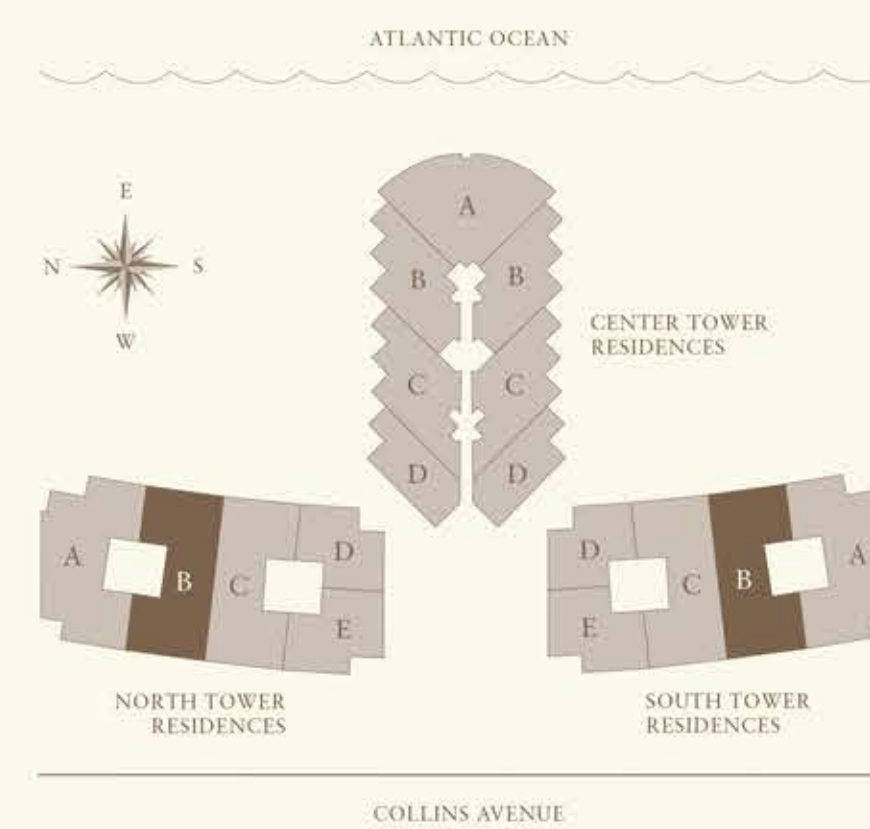

**RESIDENCE B MODIFIED  
NORTH & SOUTH TOWERS**

3 BEDROOM, 3 1/2 BATH  
FLOORS 4 - 11

	TOTAL SQ FT	TOTAL SQ M
RESIDENCE	3,133	291.1
BALCONY	1,008	93.6
<b>TOTAL</b>	<b>4,141</b>	<b>384.7</b>
PAINT TO PAINT RESIDENCE	2,839	263.7

**ROSS miami**

© RossMiami.com. All Rights Reserved.

1/4" = 1'