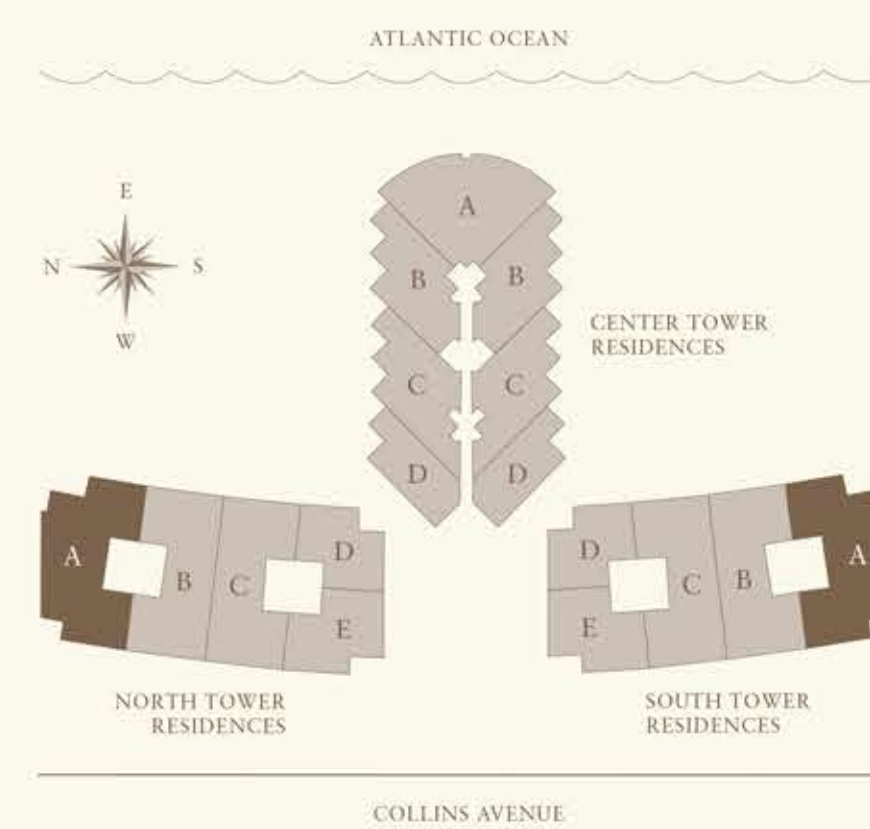

RESIDENCE A
NORTH & SOUTH TOWERS

3 BEDROOM, 3 1/2 BATH, PLUS MEDIA ROOM

	TOTAL SQ FT	TOTAL SQ M
RESIDENCE	3,884	360.8
BALCONY	1,132	105.2
TOTAL	5,016	466

PAINT TO PAINT		
RESIDENCE	3,524	327.4

ROSS miami

© RossMiami.com. All Rights Reserved.

1/4" = 1'