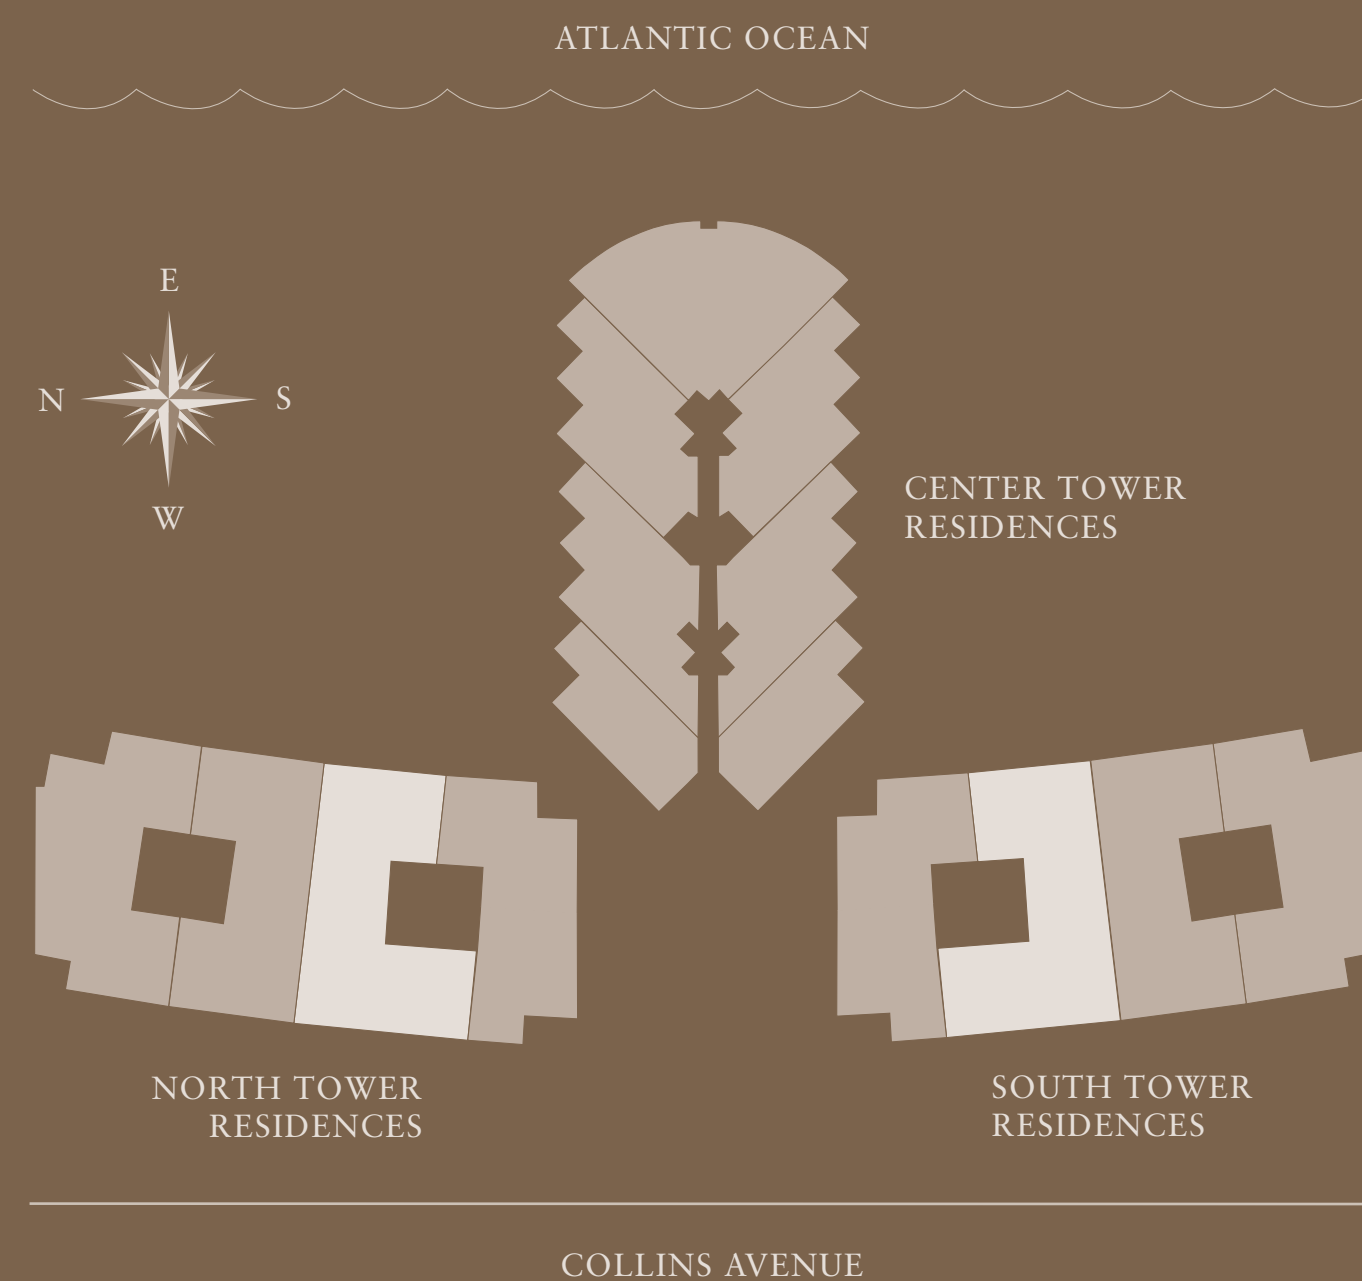

MAYFAIR

4 BEDROOM • 5 1/2 BATH
PLUS DEN

| | TOTAL SQ FT | TOTAL SQ M |
|--------------------------|-------------|------------|
| RESIDENCE | 3,912 | 363.4 |
| BALCONY | 1,255 | 116.6 |
| TOTAL | 5,167 | 480.0 |
| PAINT TO PAINT RESIDENCE | 3,515 | 326.6 |