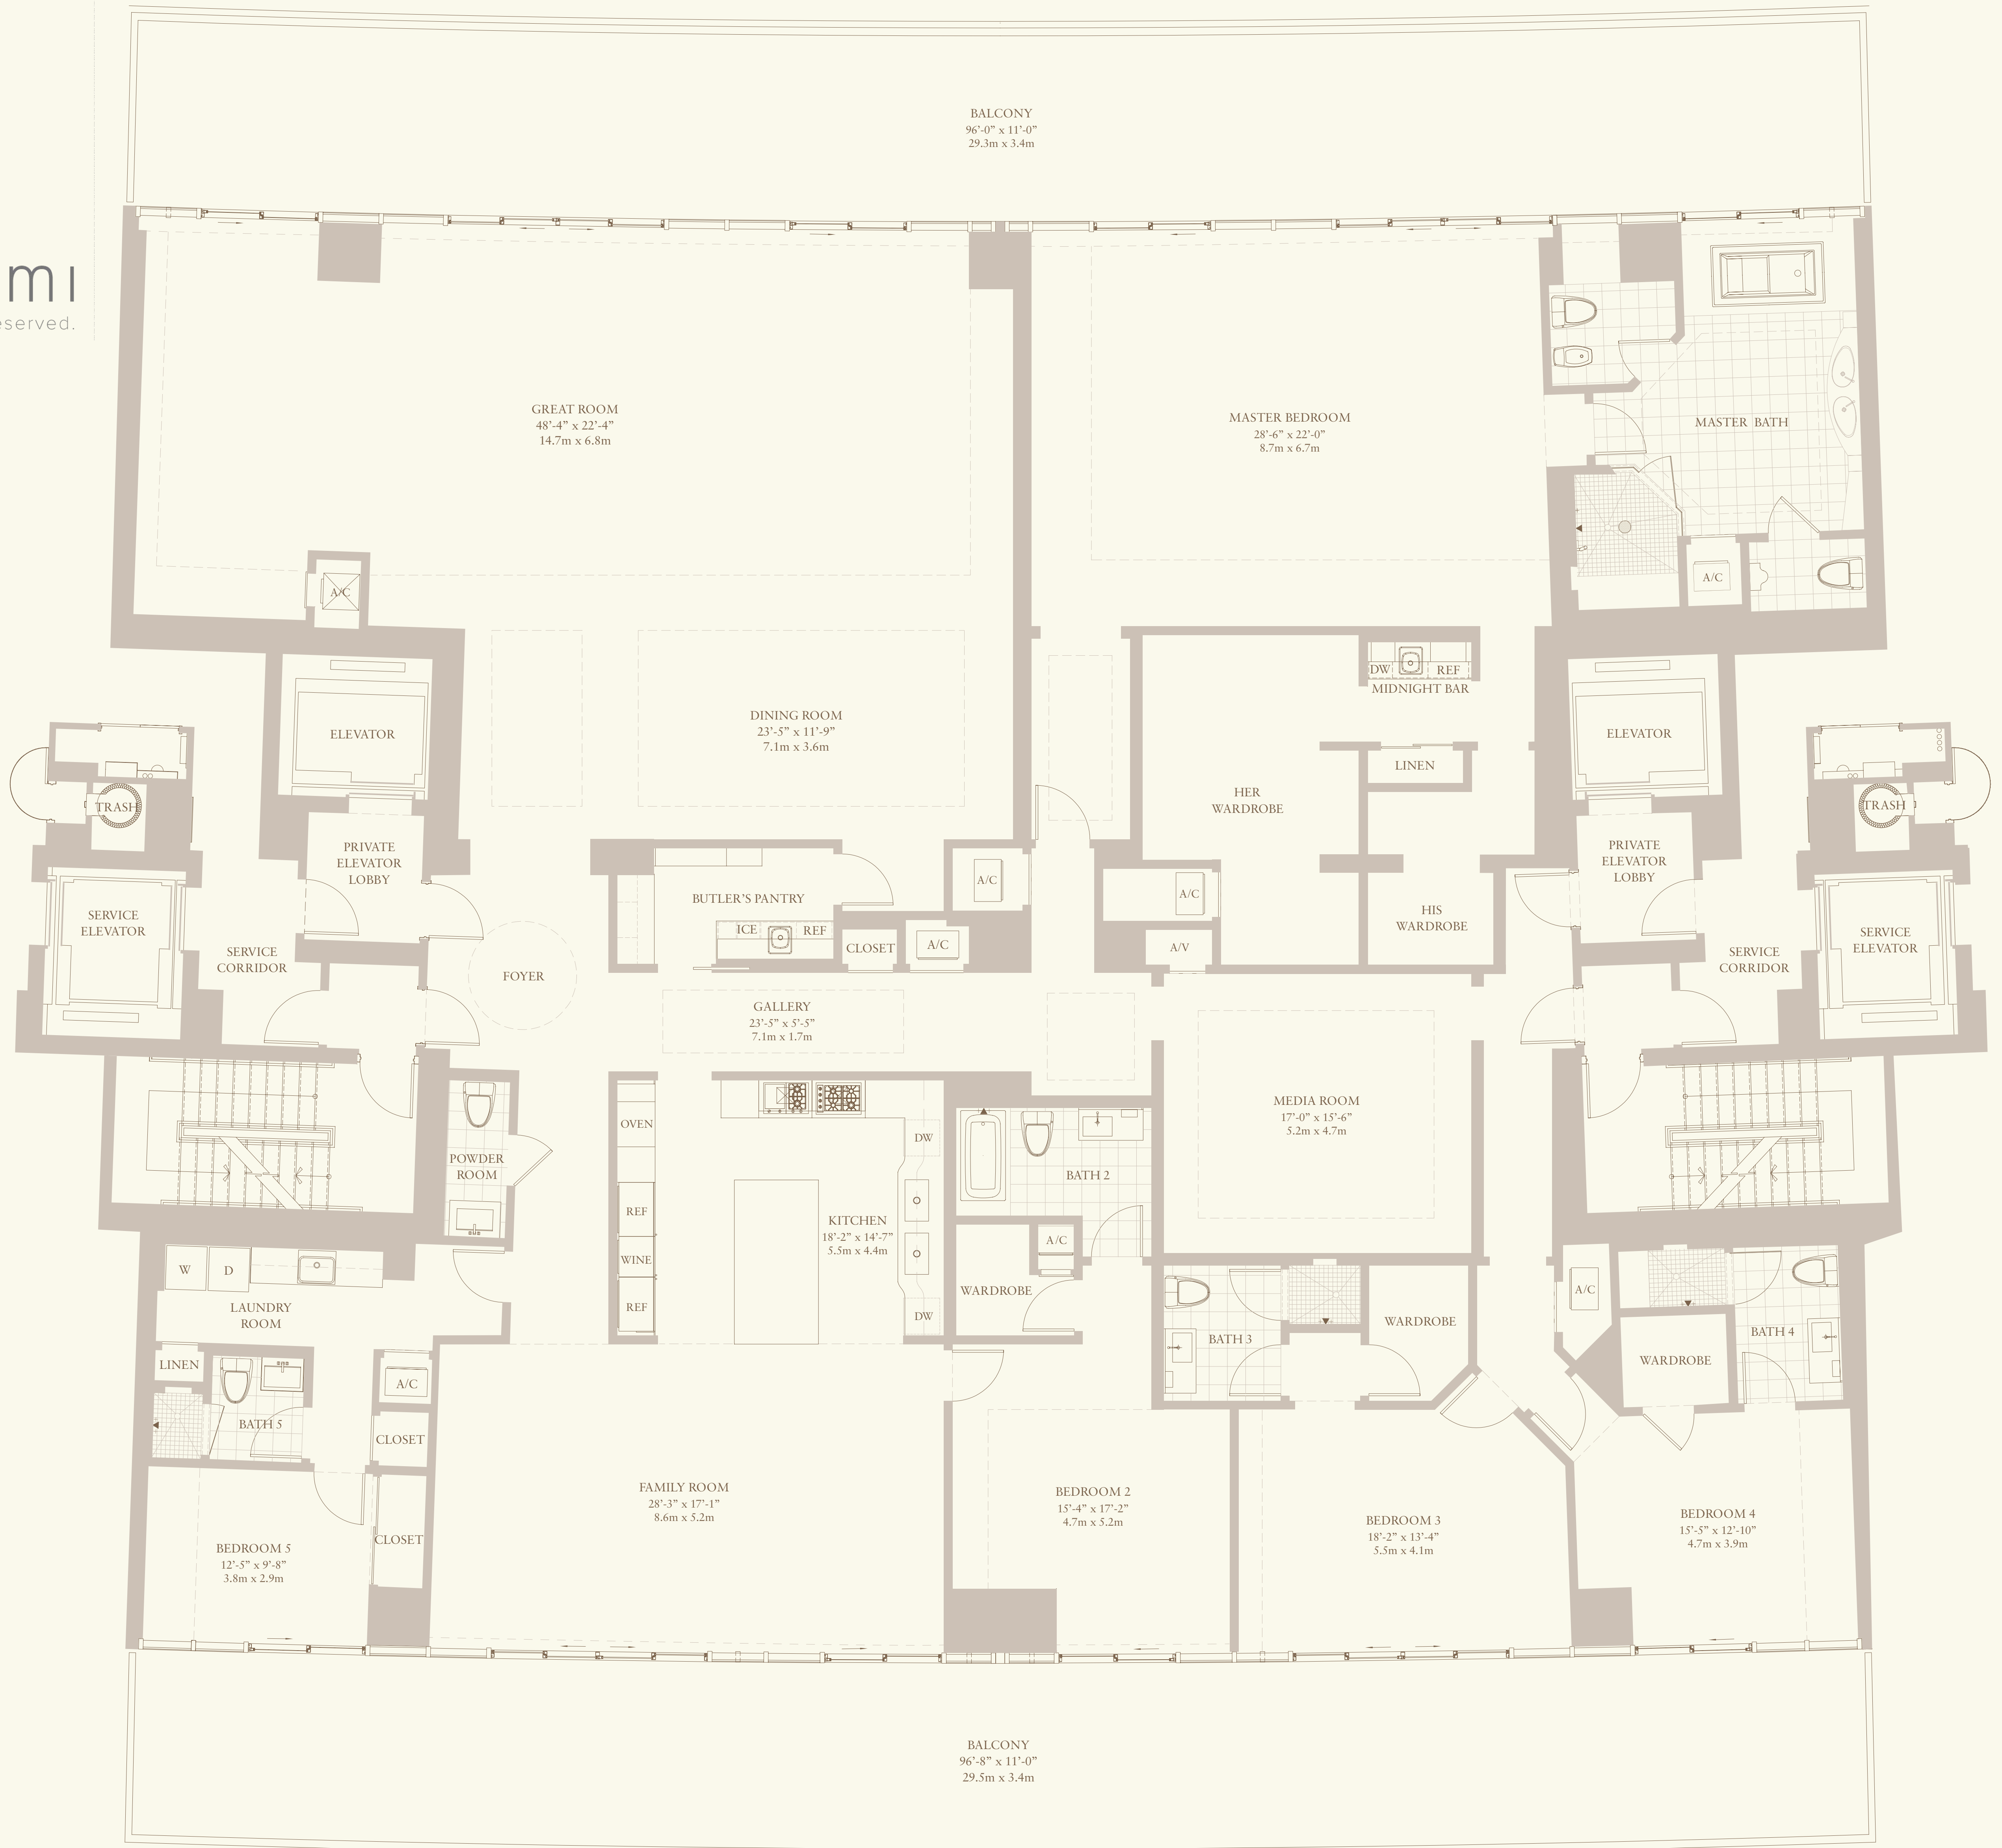

MASTER SUITE

- ◆ Master wardrobes featuring European closet system with pull-out drawers and shelves
- ◆ Midnight bar with Sub-Zero cooling drawer, freezer drawer, a microwave oven, and bar sink *(based on select floor plans)*
- ◆ Imported stone flooring, wet areas, shower and countertops
- ◆ Frameless glass shower enclosure
- ◆ Kohler infinity-style, overflow, deep-soaking air-jet tub

LAUNDRY

- ◆ Bosch energy-efficient, large-capacity washer and dryer
- ◆ Absolute Black countertops and white-gloss cabinetry
- ◆ White laundry sink

ROSS miami

© RossMiami.com. All Rights Reserved.

BALCONY
96'-8" x 11'-0"
29.5m x 3.4m