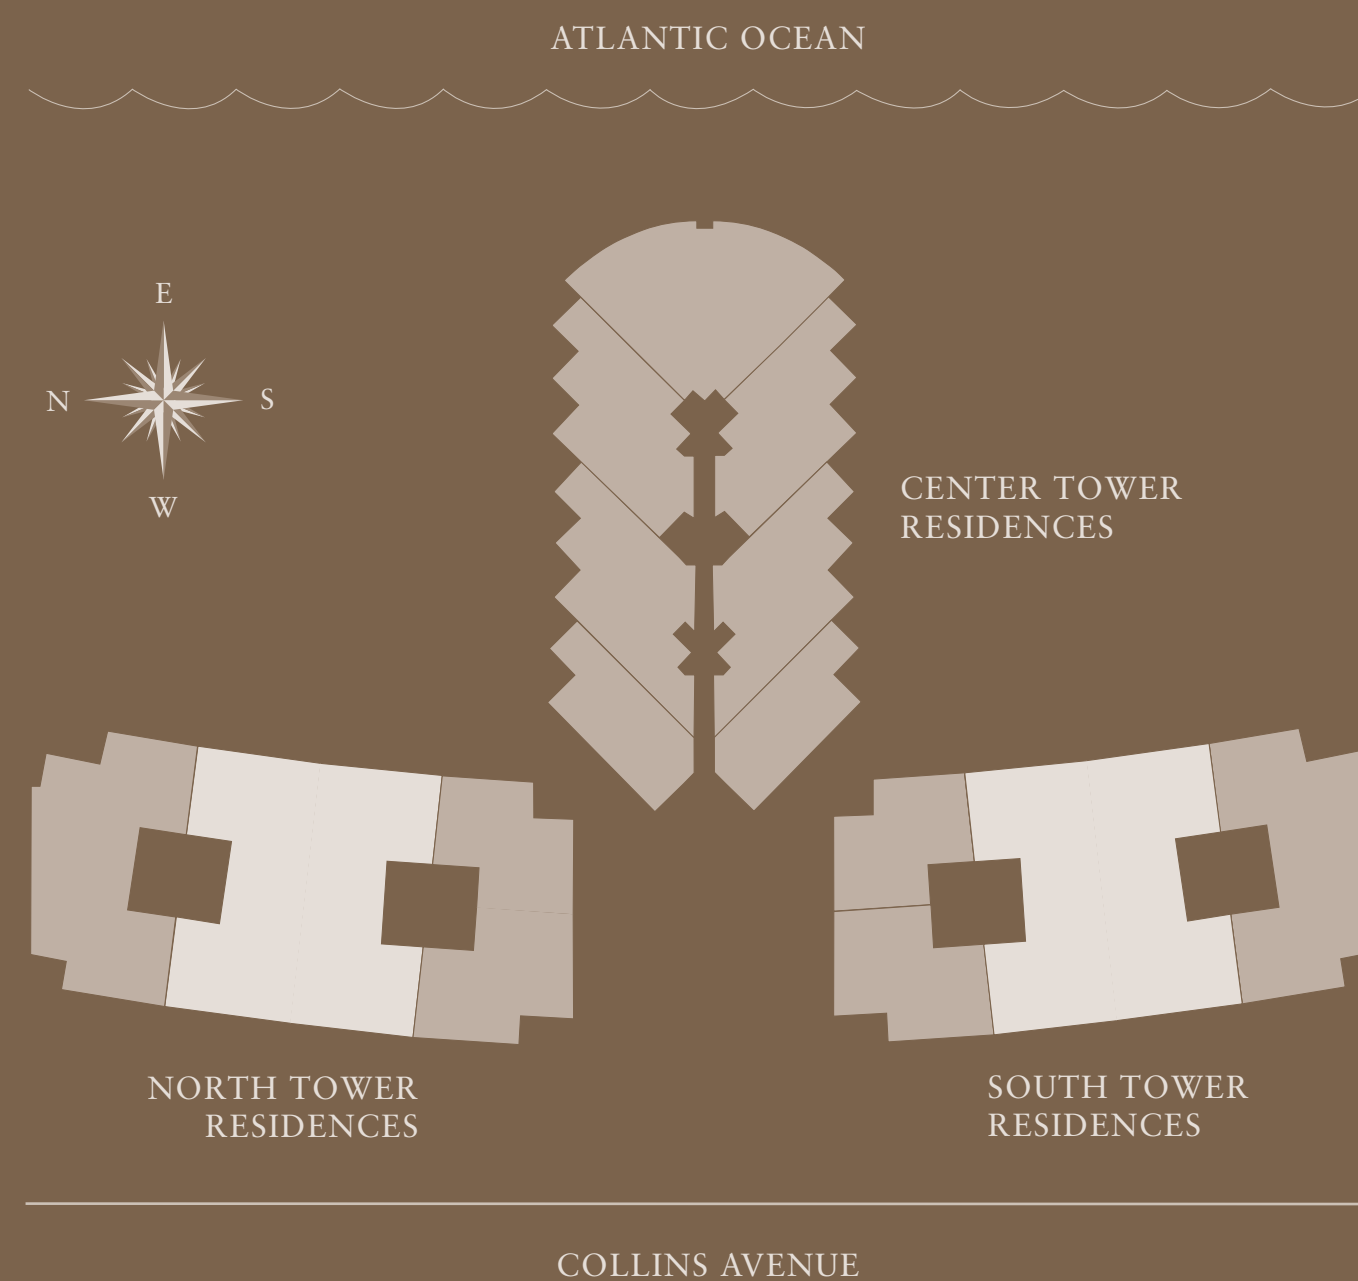

EXCELSIOR

5 BEDROOM • 5½ BATH
FAMILY ROOM PLUS MEDIA ROOM

	TOTAL SQ FT	TOTAL SQ M
RESIDENCE	6,848	636.2
BALCONY	2,142	199.0
TOTAL	8,990	835.2
PAINT TO PAINT RESIDENCE	6,305	586.0

EXTERIOR

- ◆ Expansive private balconies featuring bronze glass railings, large outdoor living areas and breathtaking views
- ◆ Floor-to-ceiling bronze-tinted, impact-resistant glass windows and sliding exterior doors with energy-efficient panes that meet stringent South Florida building codes