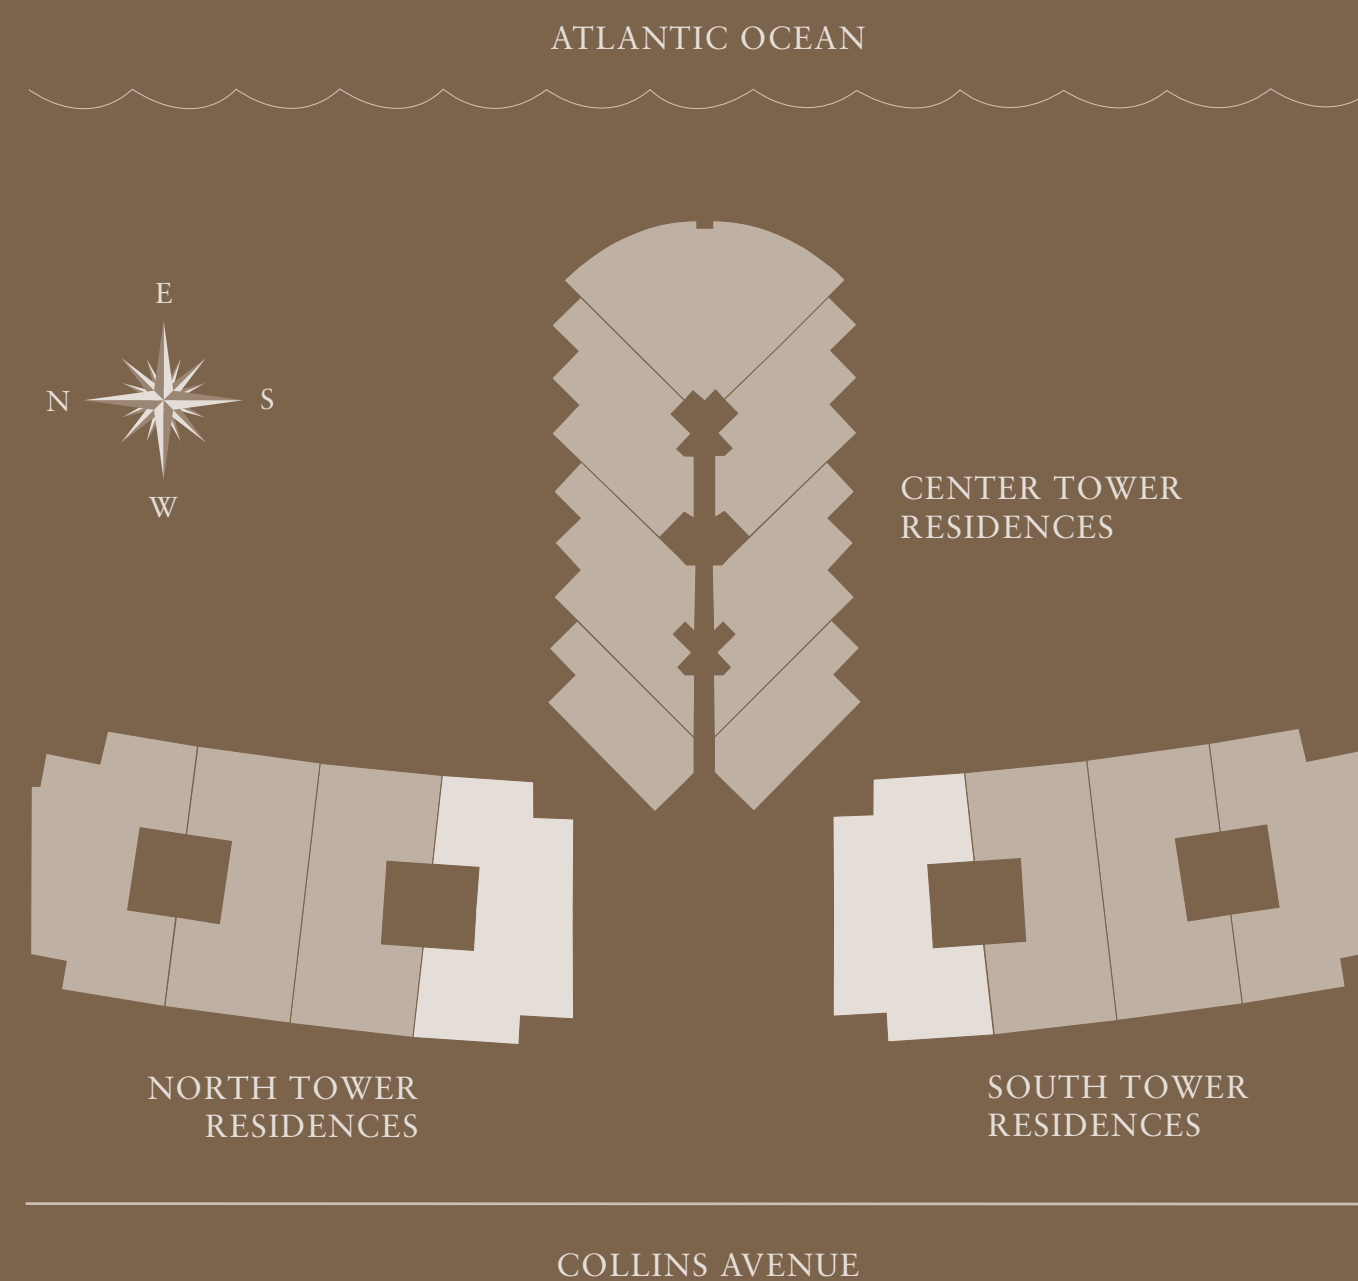

CHELSEA

3 BEDROOM • 3½ BATH
PLUS DEN

	TOTAL SQ FT	TOTAL SQ M
RESIDENCE	3,688	342.6
BALCONY	1,049	97.5
TOTAL	4,737	440.1
PAINT TO PAINT RESIDENCE	3,396	315.5

EXTERIOR

- ◆ Expansive private balconies featuring bronze glass railings, large outdoor living areas and breathtaking views
- ◆ Floor-to-ceiling bronze-tinted, impact-resistant glass windows and sliding exterior doors with energy-efficient panes that meet stringent South Florida building codes