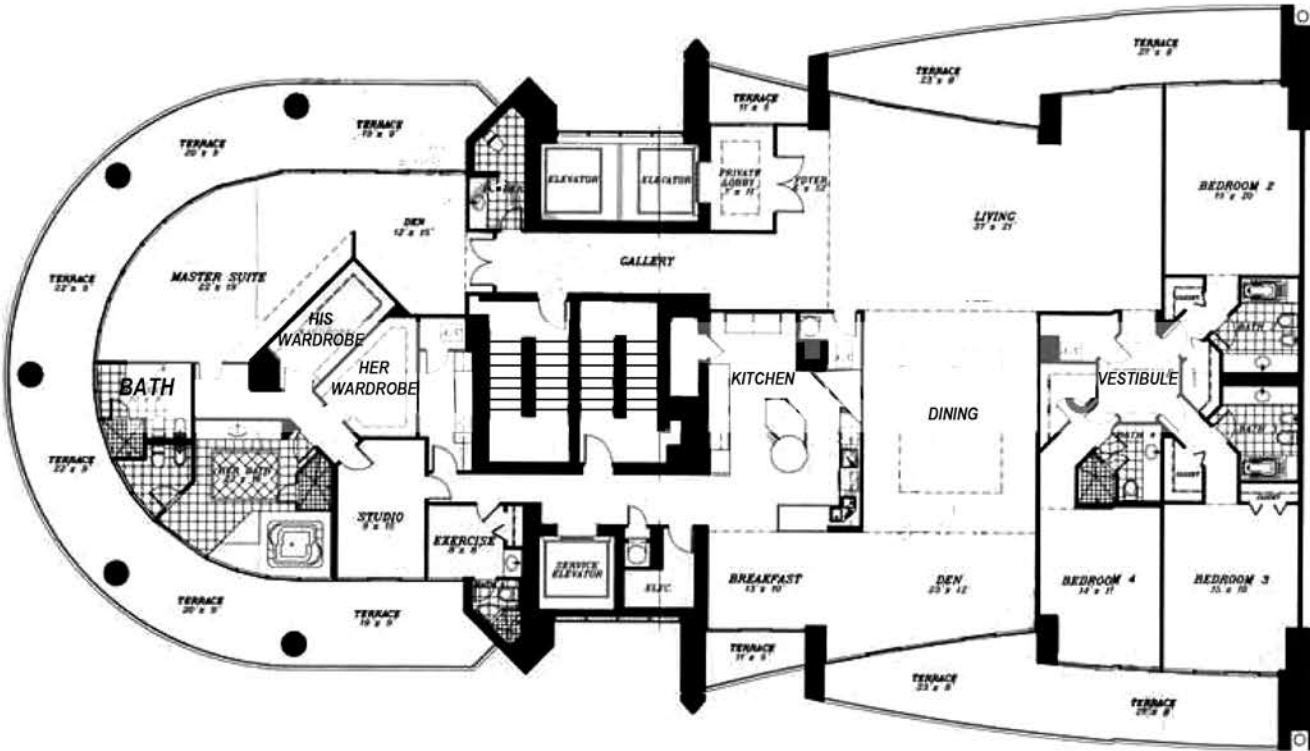

PENTHOUSE 01
5 BEDROOMS / 6.5 BATHS / DEN / EXERCISE

FLOOR PLAN
8,522 sq. ft.

ROSS miami
© RossMiami.com. All Rights Reserved.

PENTHOUSE LEVEL

BISCAYNE BAY