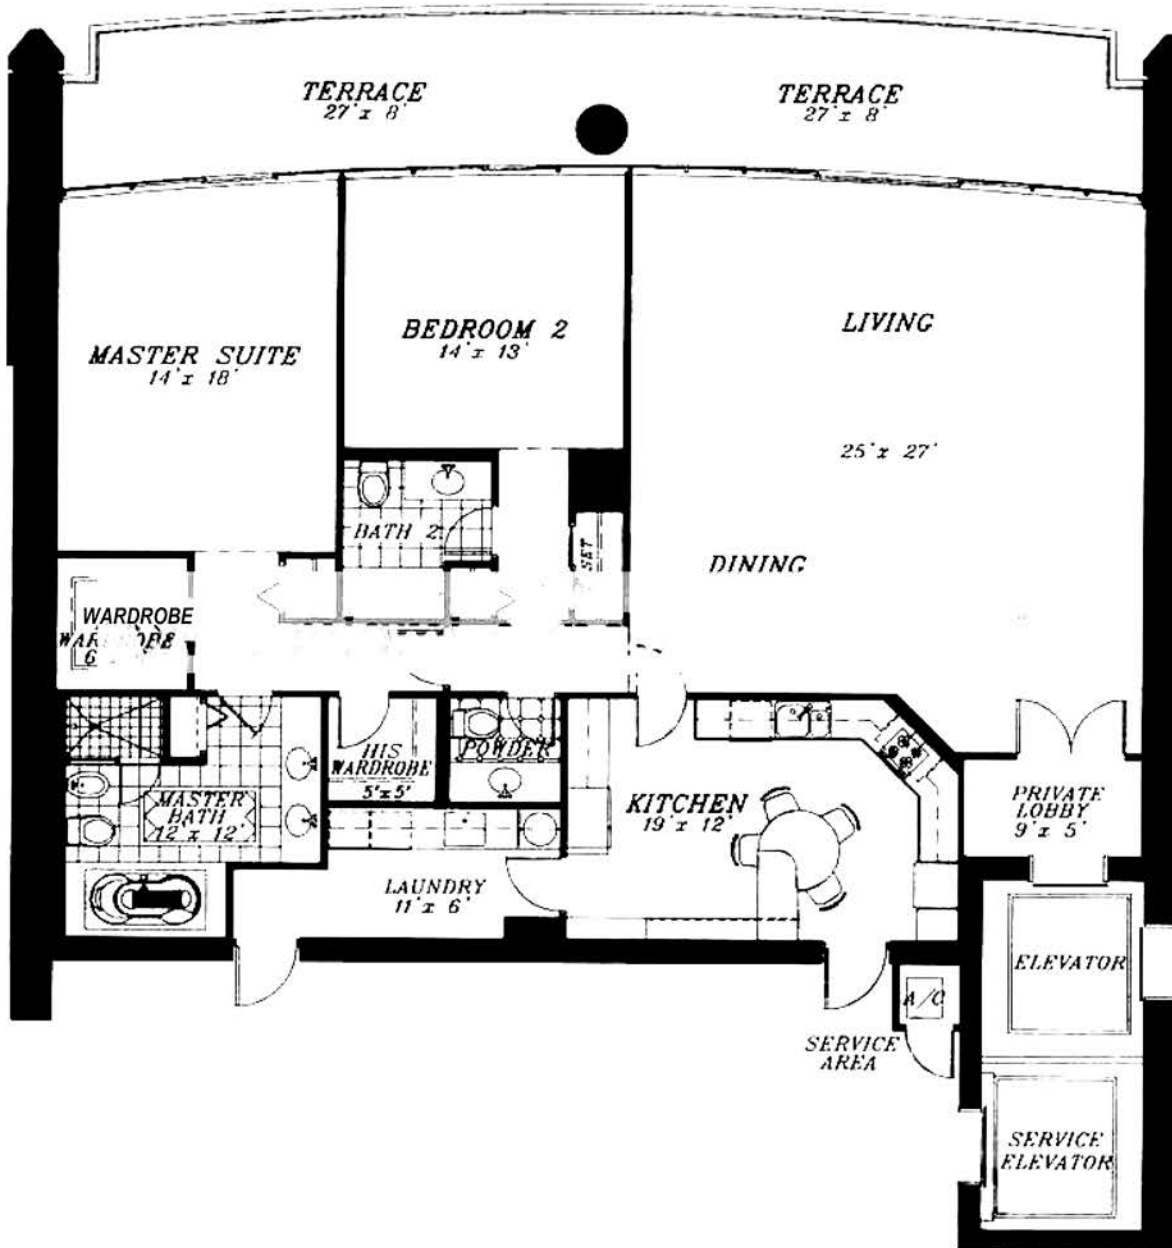

BAY 03

2 BEDROOMS / 2.5 BATHS

FLOOR PLAN

2,621 sq. ft.

ROSS miami

© RossMiami.com. All Rights Reserved.

BISCAYNE BAY