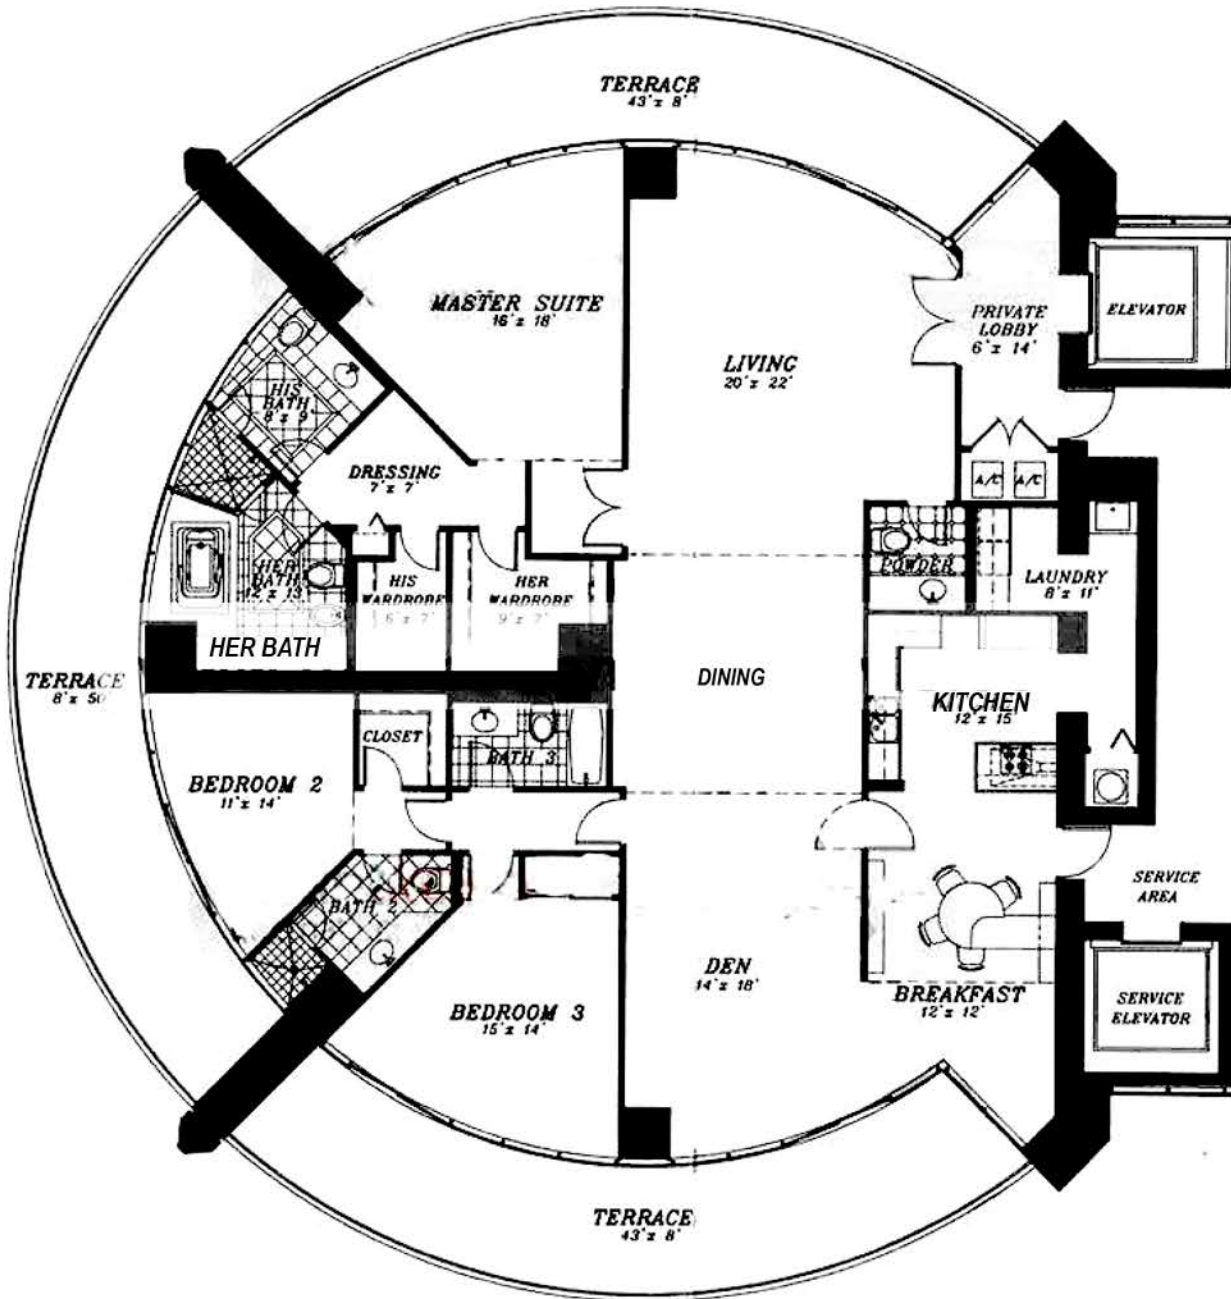

BAY 02

3 BEDROOMS / 2.5 BATHS/DEN

FLOOR PLAN
4,420 sq. ft.

ROSS miami

© RossMiami.com. All Rights Reserved.

BISCAYNE BAY