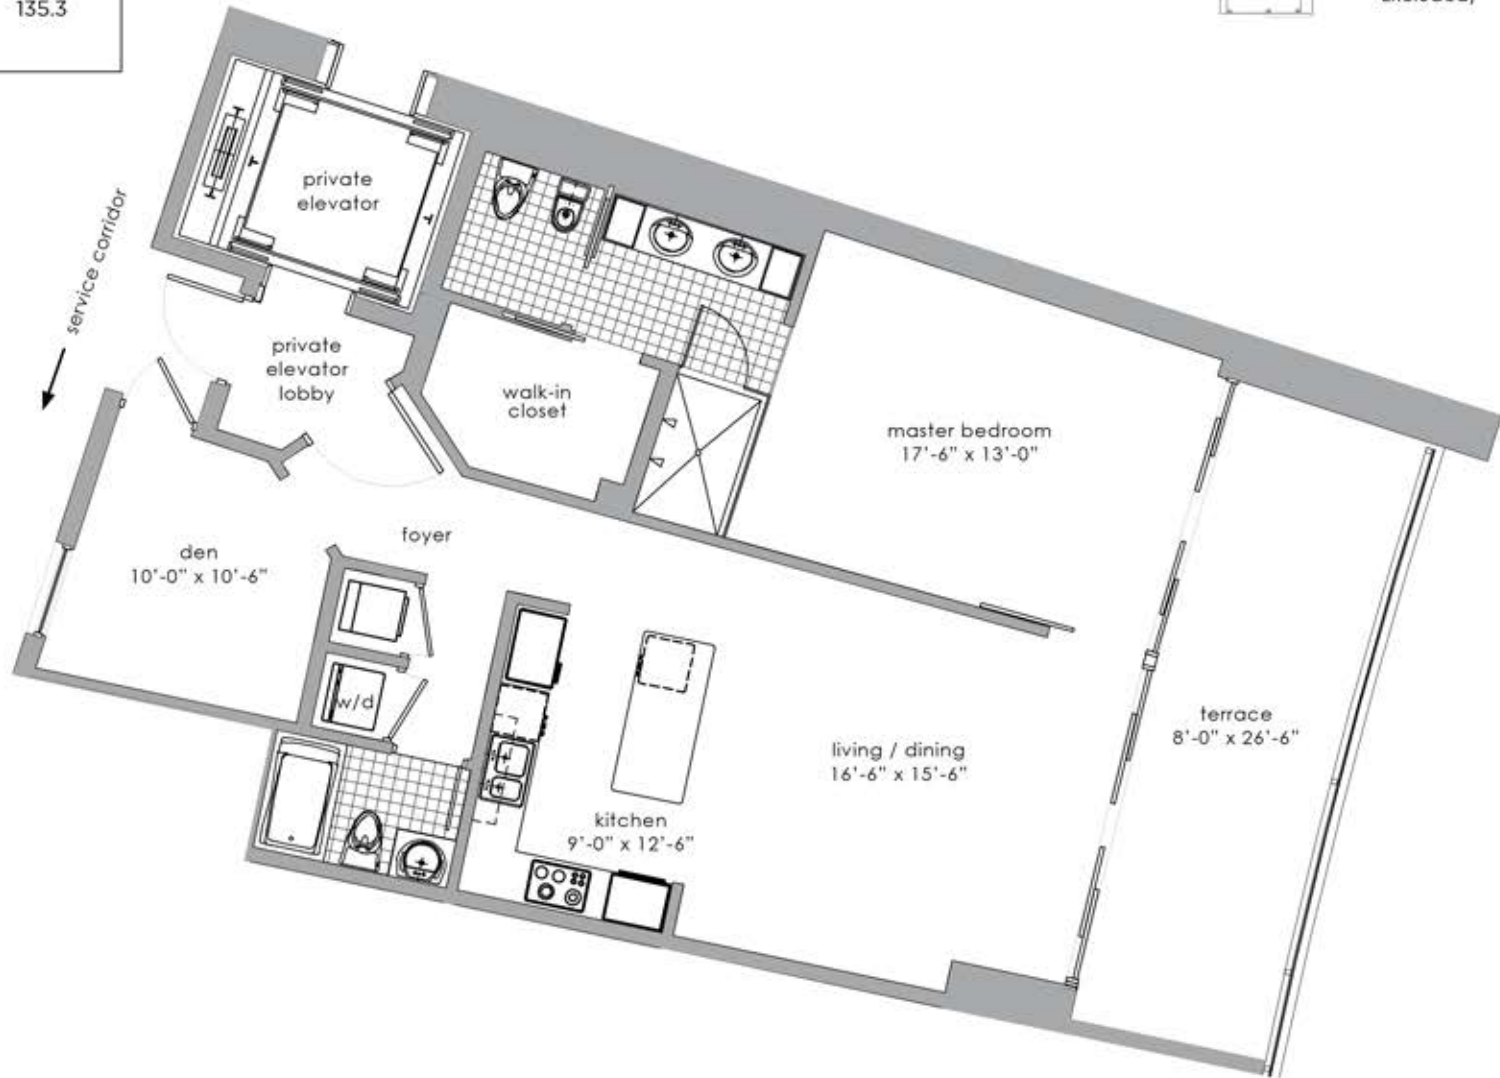

paramountbay

1 bedroom + den, 2 bathrooms
Line 08

	SF	M ²
LIVING AREA	1,214	112.8
TERRACE	242	22.5
TOTAL	1,456	135.3

ROSS miami

© RossMiami.com. All Rights Reserved.

NOT TO SCALE

Biscayne Boulevard

North Bayshore Drive