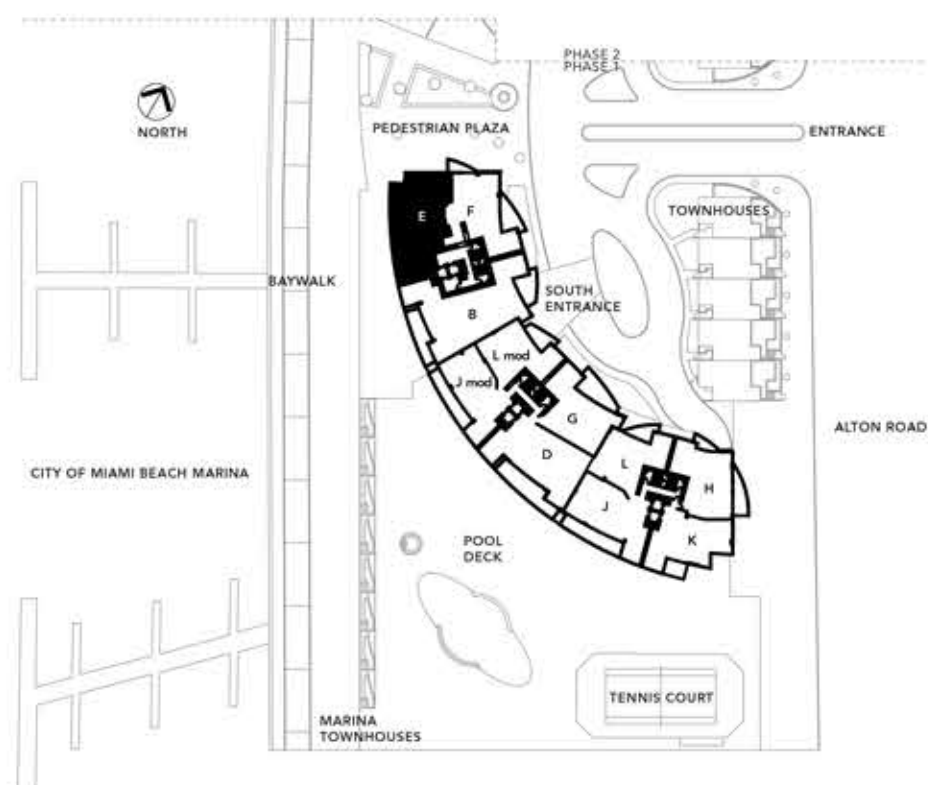

RESIDENCE E

2 BEDROOMS, 2-1/2 BATHS

2,003 sq. ft. 186.18m
264 sq. ft. 24.53m balcony

2,267 sq. ft. 210.71m total

ROSS miami

© RossMiami.com. All Rights Reserved.