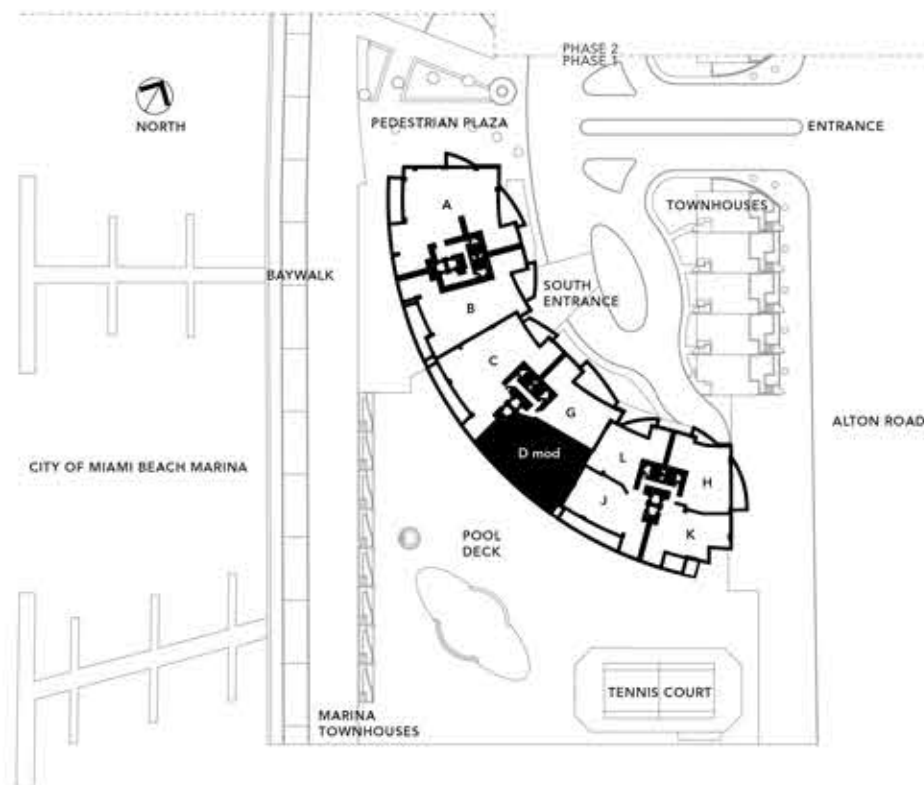

RESIDENCE D MODIFIED

3 BEDROOMS, 3 BATHS

2,183 sq. ft. 202.91m
501 sq. ft. 46.56m balcony

2,684 sq. ft. 249.47m total

ROSS miami

© RossMiami.com. All Rights Reserved.