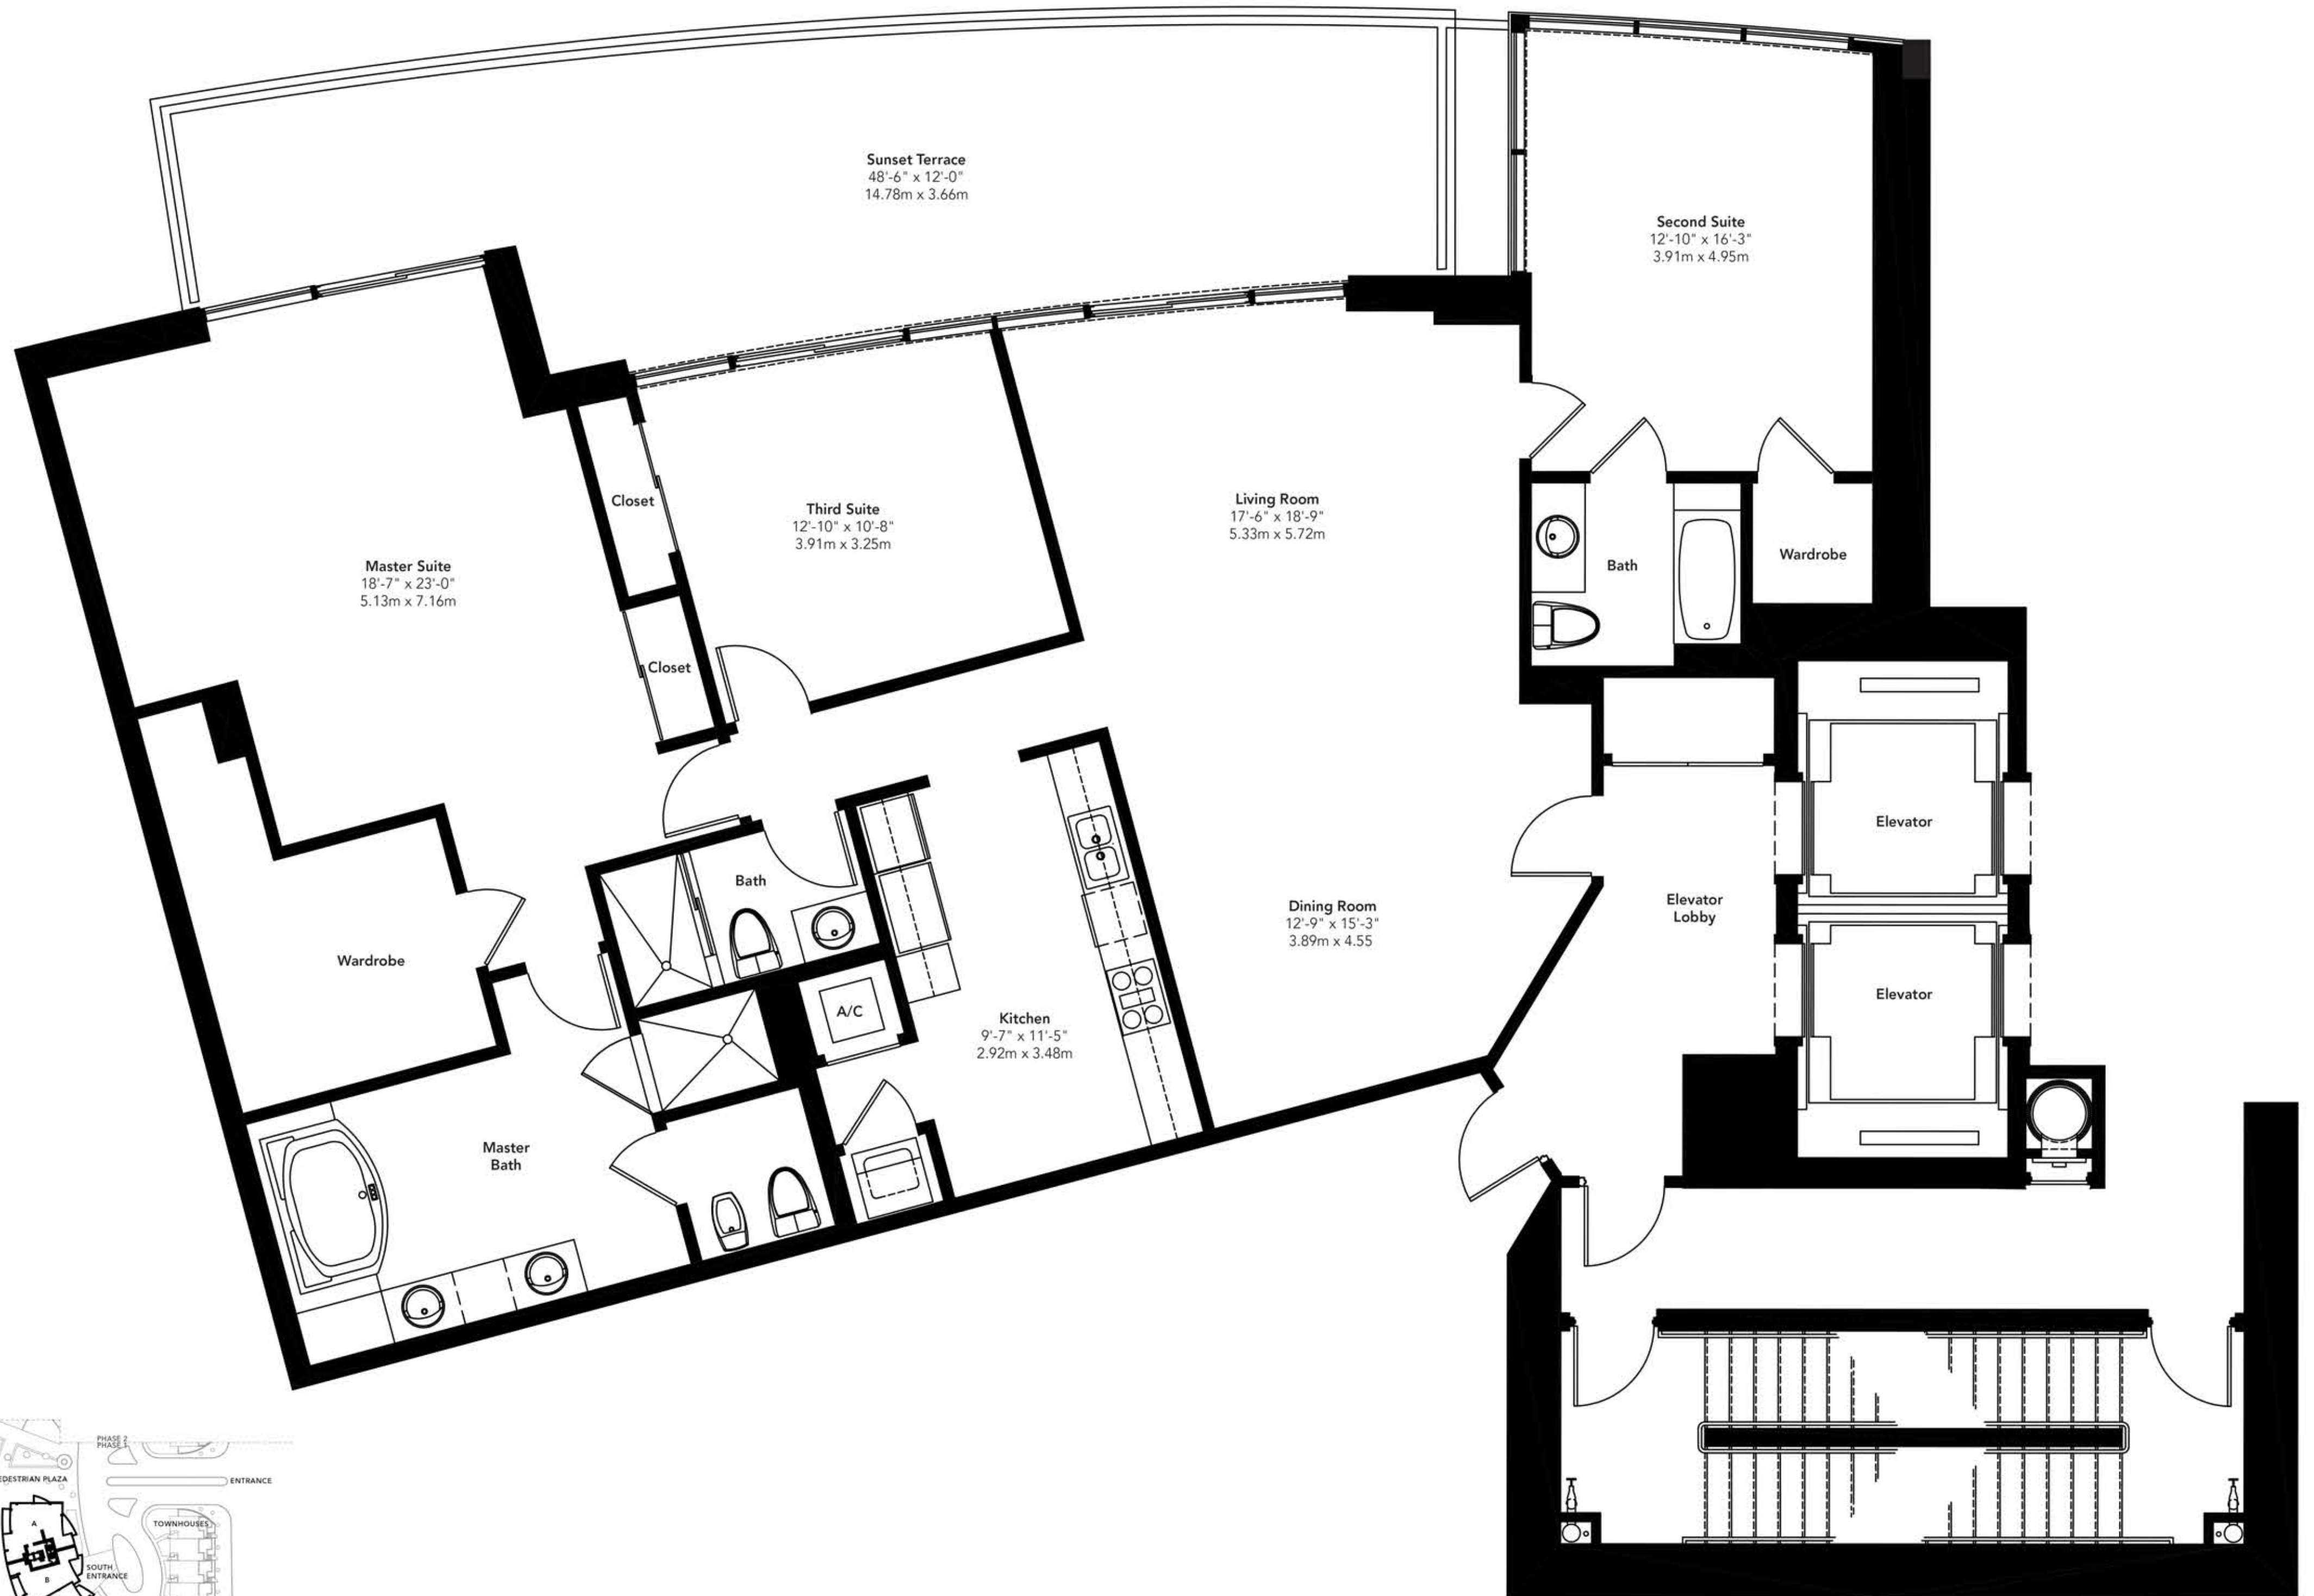

RESIDENCE D MODIFIED

3 BEDROOMS, 3 BATHS

2,183 sq. ft. 202.91m
501 sq. ft. 46.56m balcony

2,684 sq. ft. 249.47m total

ROSS miami

© RossMiami.com. All Rights Reserved.