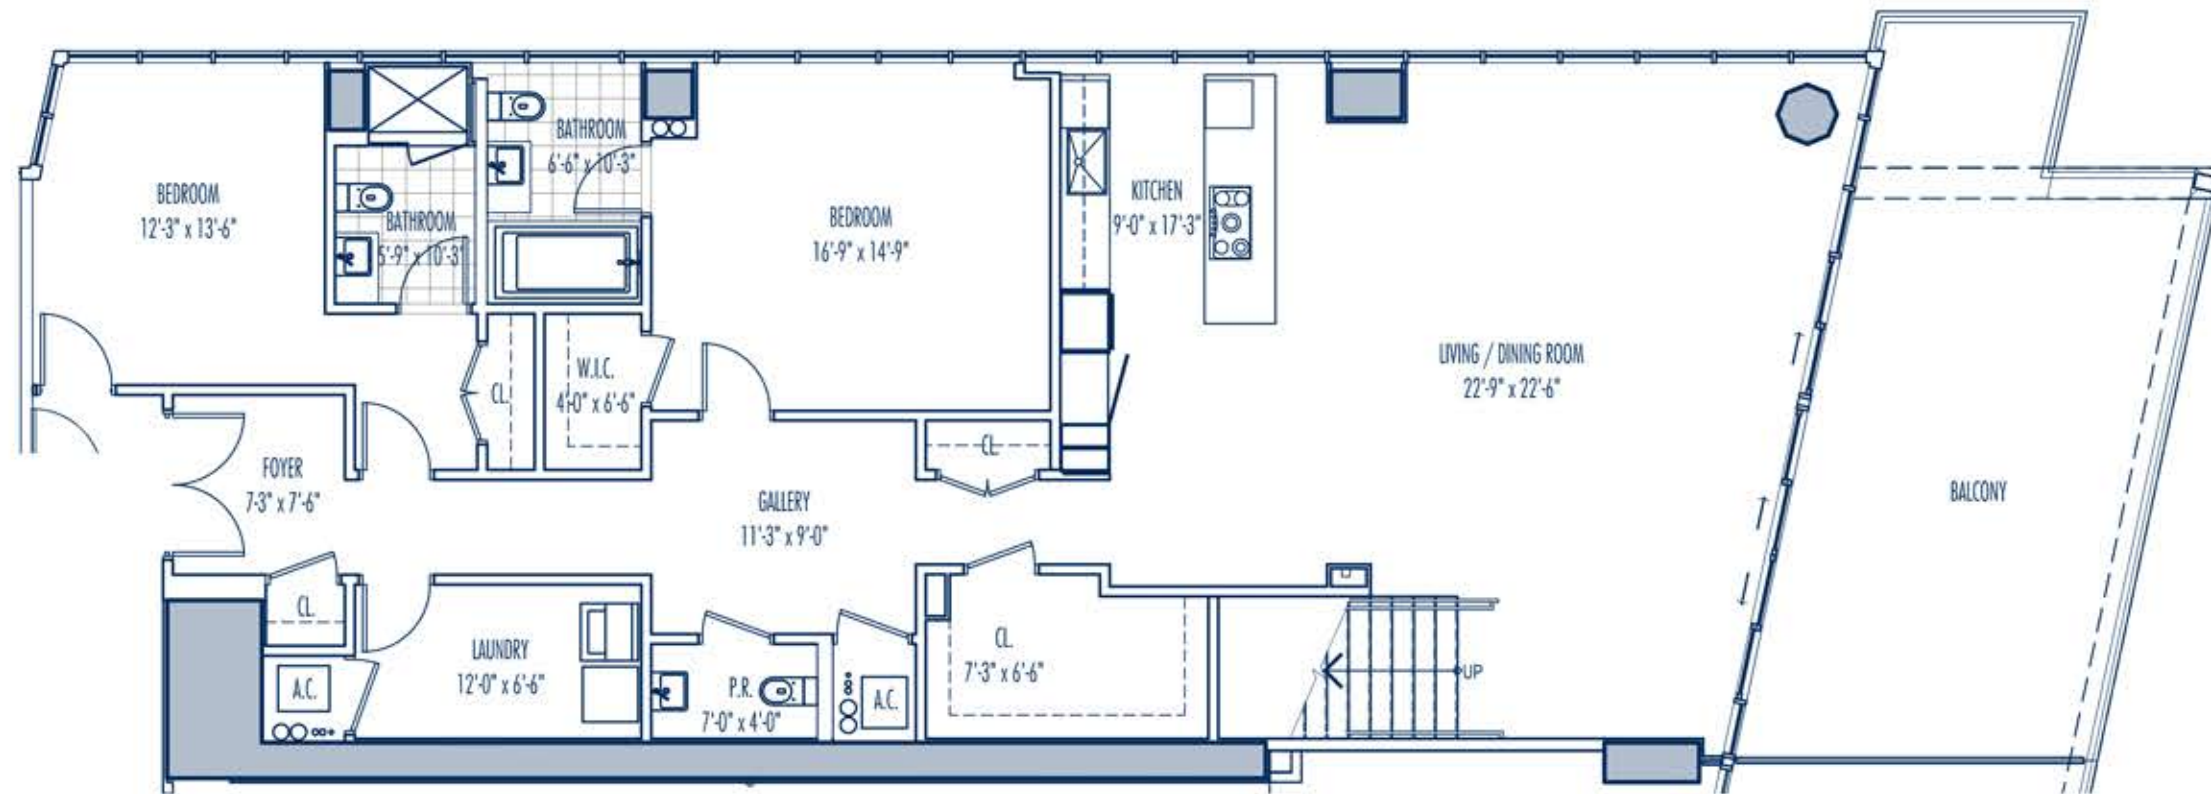

Entry Level

Upper Level

RESIDENCE L
4 BEDROOM / 4.5 BATH

Interior:	3,800 SF	353.0 M ²
Exterior:	428 SF	39.8 M ²
Total:	4,228 SF	392.8 M ²