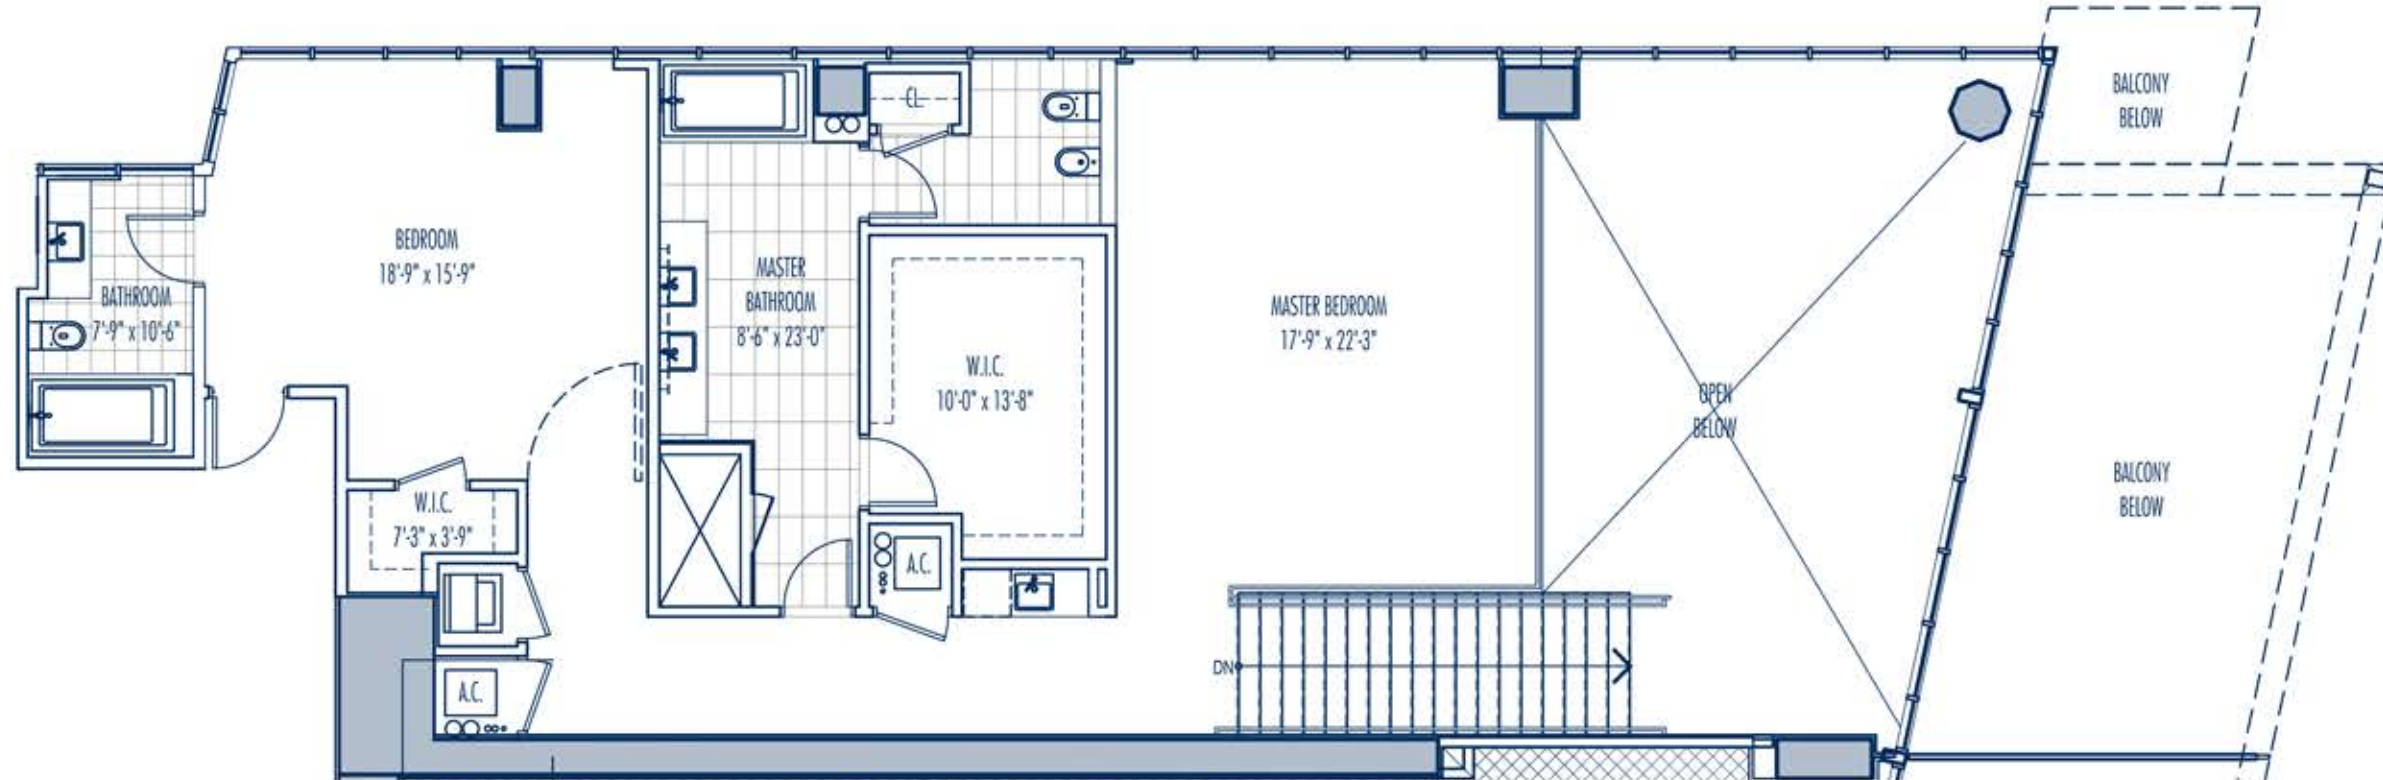

Entry Level

Upper Level

RESIDENCE L
4 BEDROOM / 4.5 BATH

Interior:	3,800 SF	353.0 M ²
Exterior:	428 SF	39.8 M ²
Total:	4,228 SF	392.8 M ²