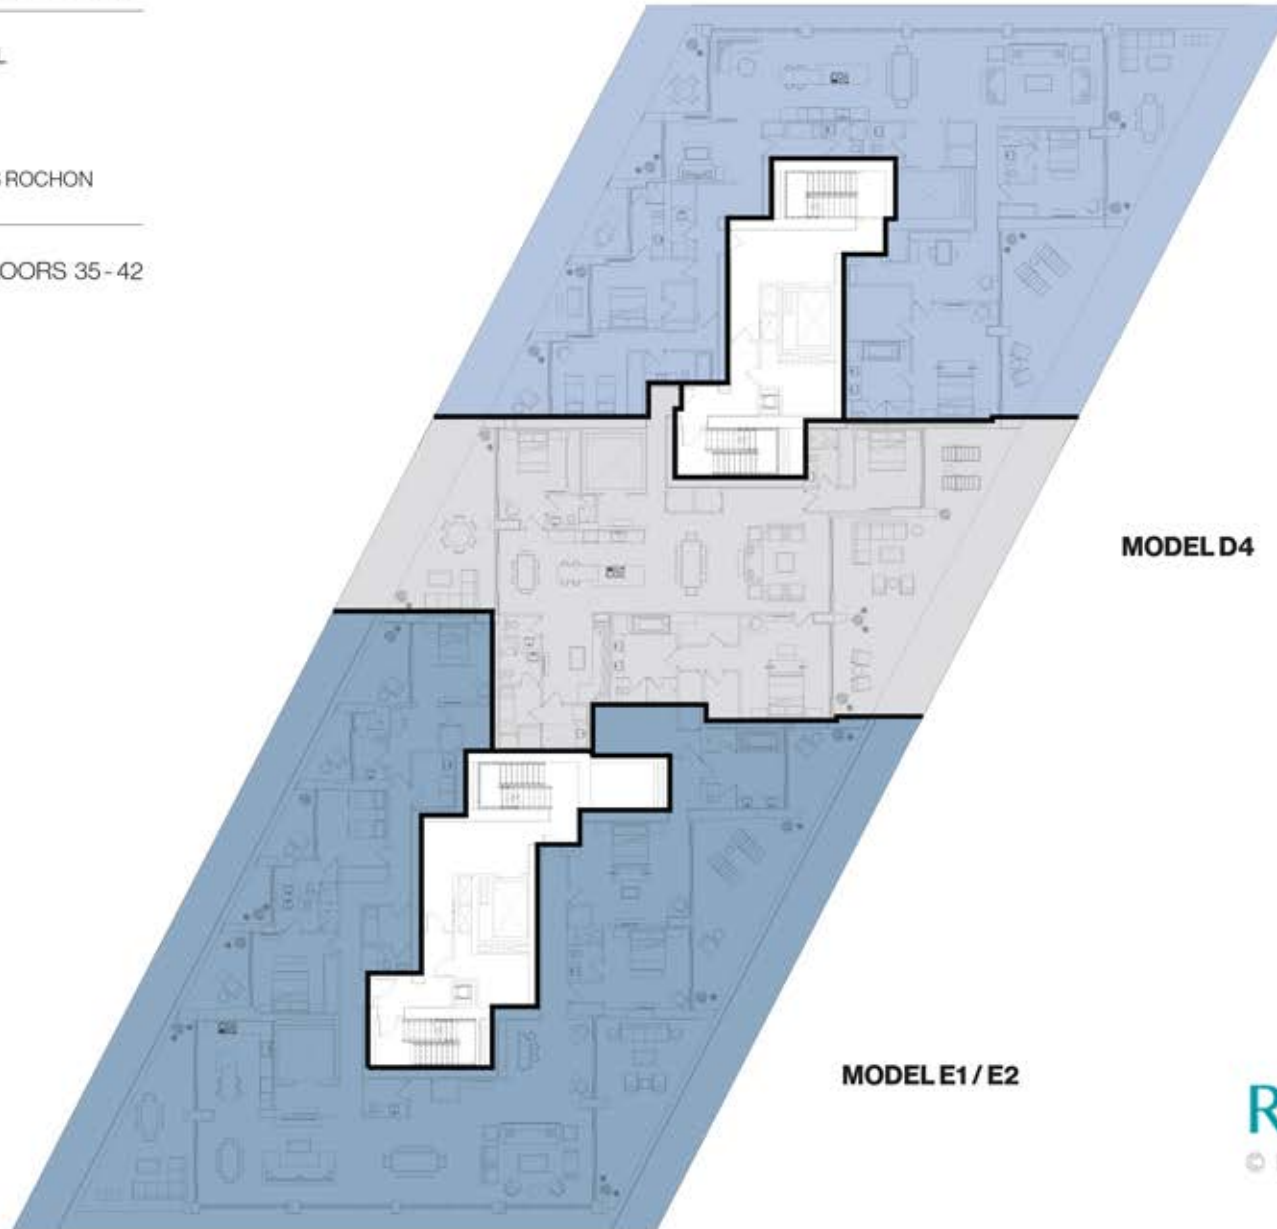

DEVELOPED BY
FORTUNE INTERNATIONAL

CREATED BY
HERZOG & DE MEURON

INTERIOR ARCHITECTURE
PYR LED BY PIERRE-YVES ROCHON

ZONE C FLOORS 35 - 42

MODEL A3N

MODEL D4

MODEL E1 / E2

ROSS miami