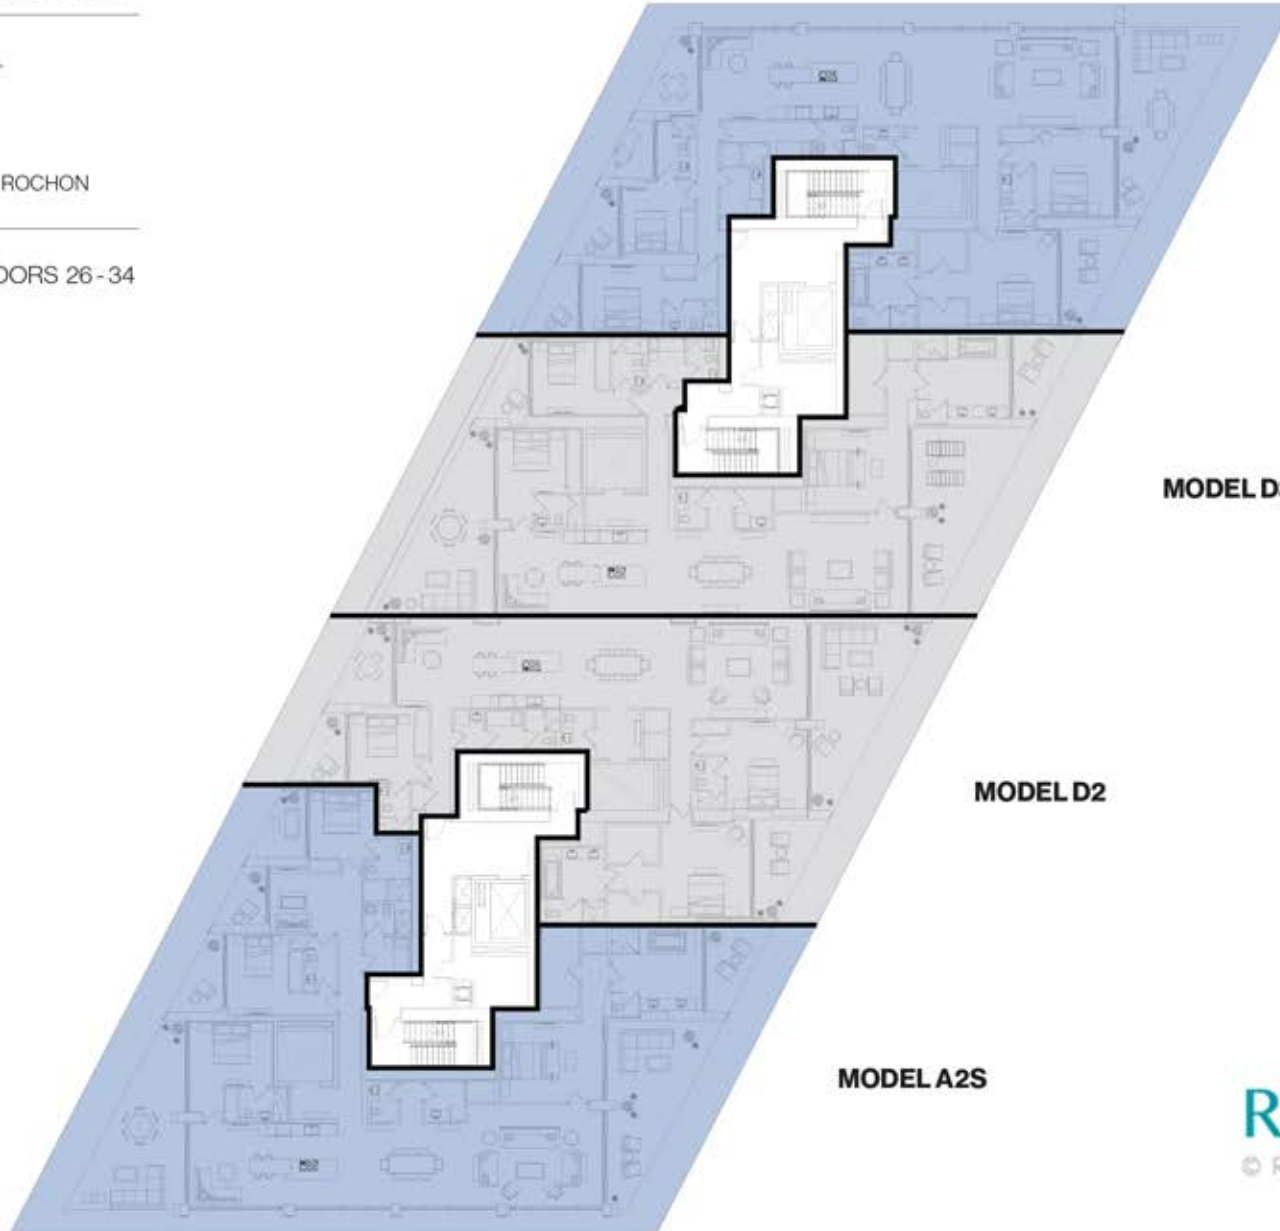

DEVELOPED BY
FORTUNE INTERNATIONAL

CREATED BY
HERZOG & DE MEURON

INTERIOR ARCHITECTURE
PYR LED BY PIERRE-YVES ROCHON

ZONE B FLOORS 26-34

MODEL A2N

MODEL D3

MODEL D2

MODEL A2S