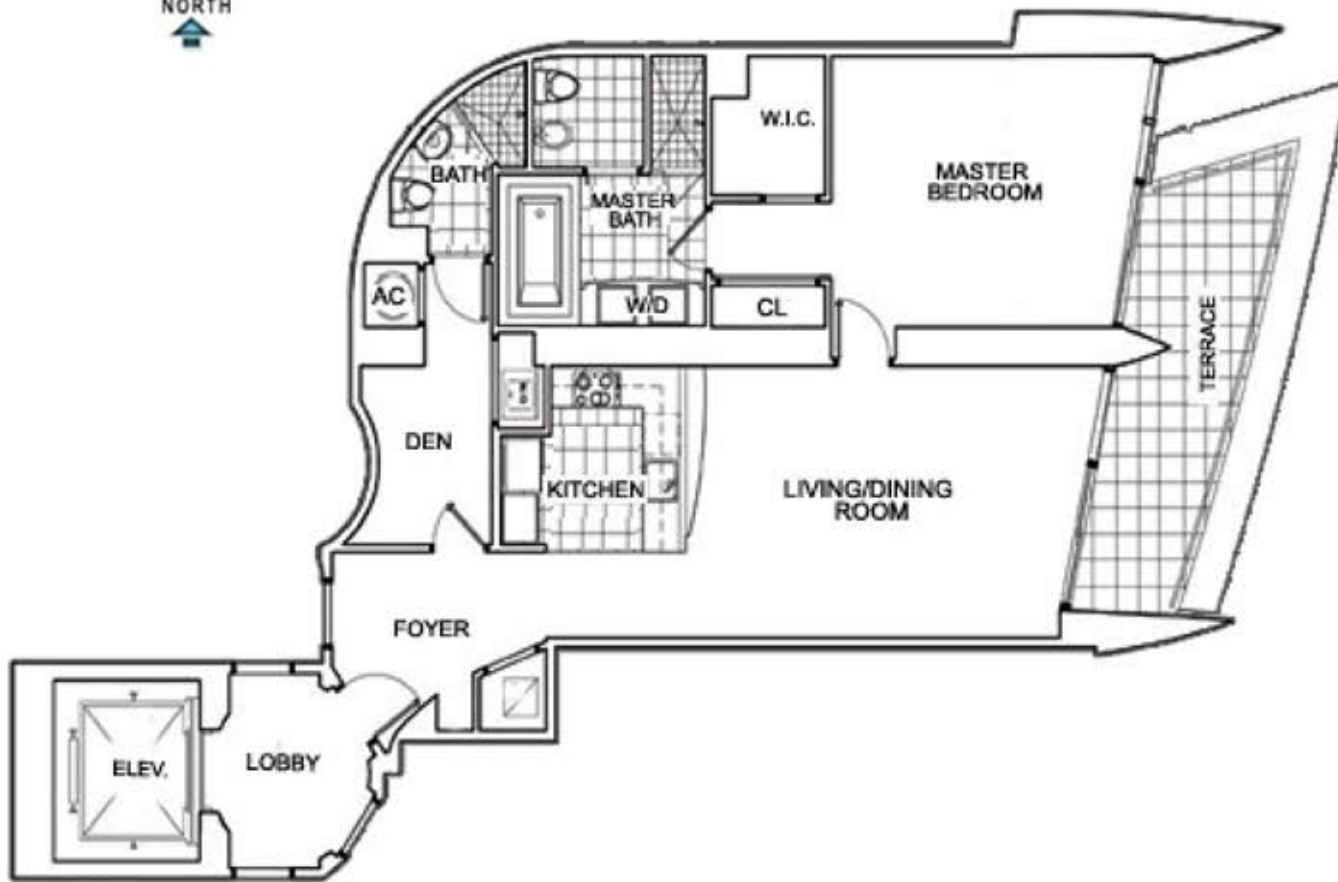

UNIT B-2

1 Bedrooms / 2 Baths / DEN

1,367 SF / 127 m2

ROSS miami

© RossMiami.com. All Rights Reserved.

JADE BEACH