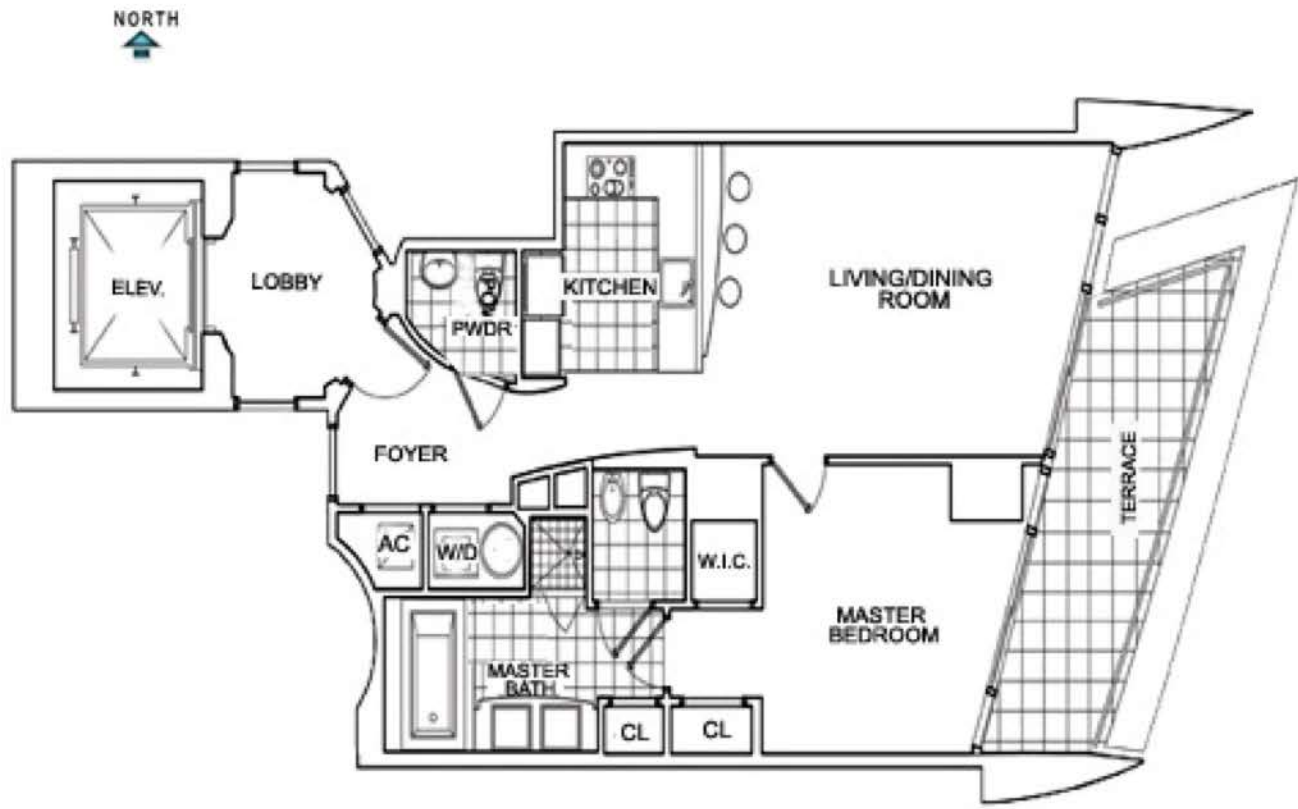

UNIT B-1

1 Bedrooms / 1.5 Baths

1,085 SF / 101 m²

ROSS miami

© RossMiami.com. All Rights Reserved.

JADE BEACH