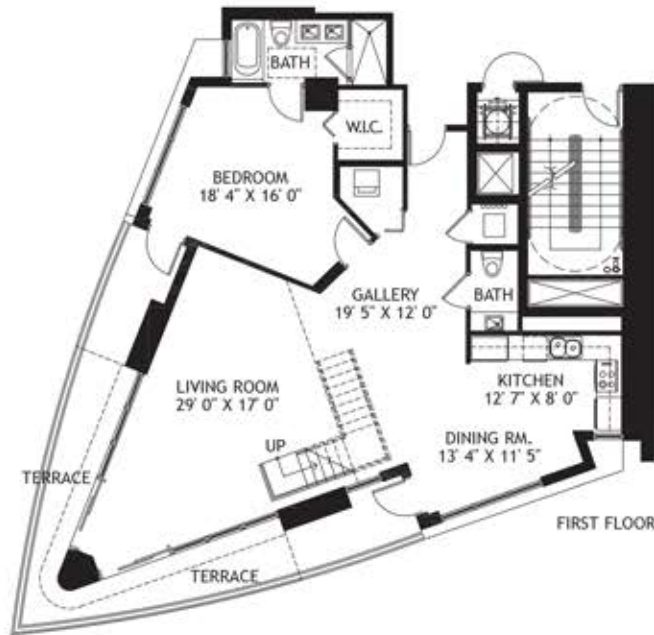

ROSS miami

© RossMiami.com. All Rights Reserved.

INFINITY
AT BRICKELL

ST COLLECTION*

SPLIT A

3 BEDROOMS, 3.5 BATHS

TOTAL AC 2,734 sf

TOTAL 3,155 sf

FLOOR PLANS ARE SUBJECT TO CHANGE WITHOUT NOTICE AND ARE FOR PRESENTATION PURPOSES ONLY AS THEY ARE NOT TO SCALE. ALL DIMENSIONS AND SQUARE FOOTAGES ARE APPROXIMATE AND MAY VARY DUE TO UNIQUENESS OF THE BUILDING DESIGN AND CONFIGURATION AND NO REPRESENTATION IS MADE AS TO THE ACCURACY OF SUCH FIGURES.