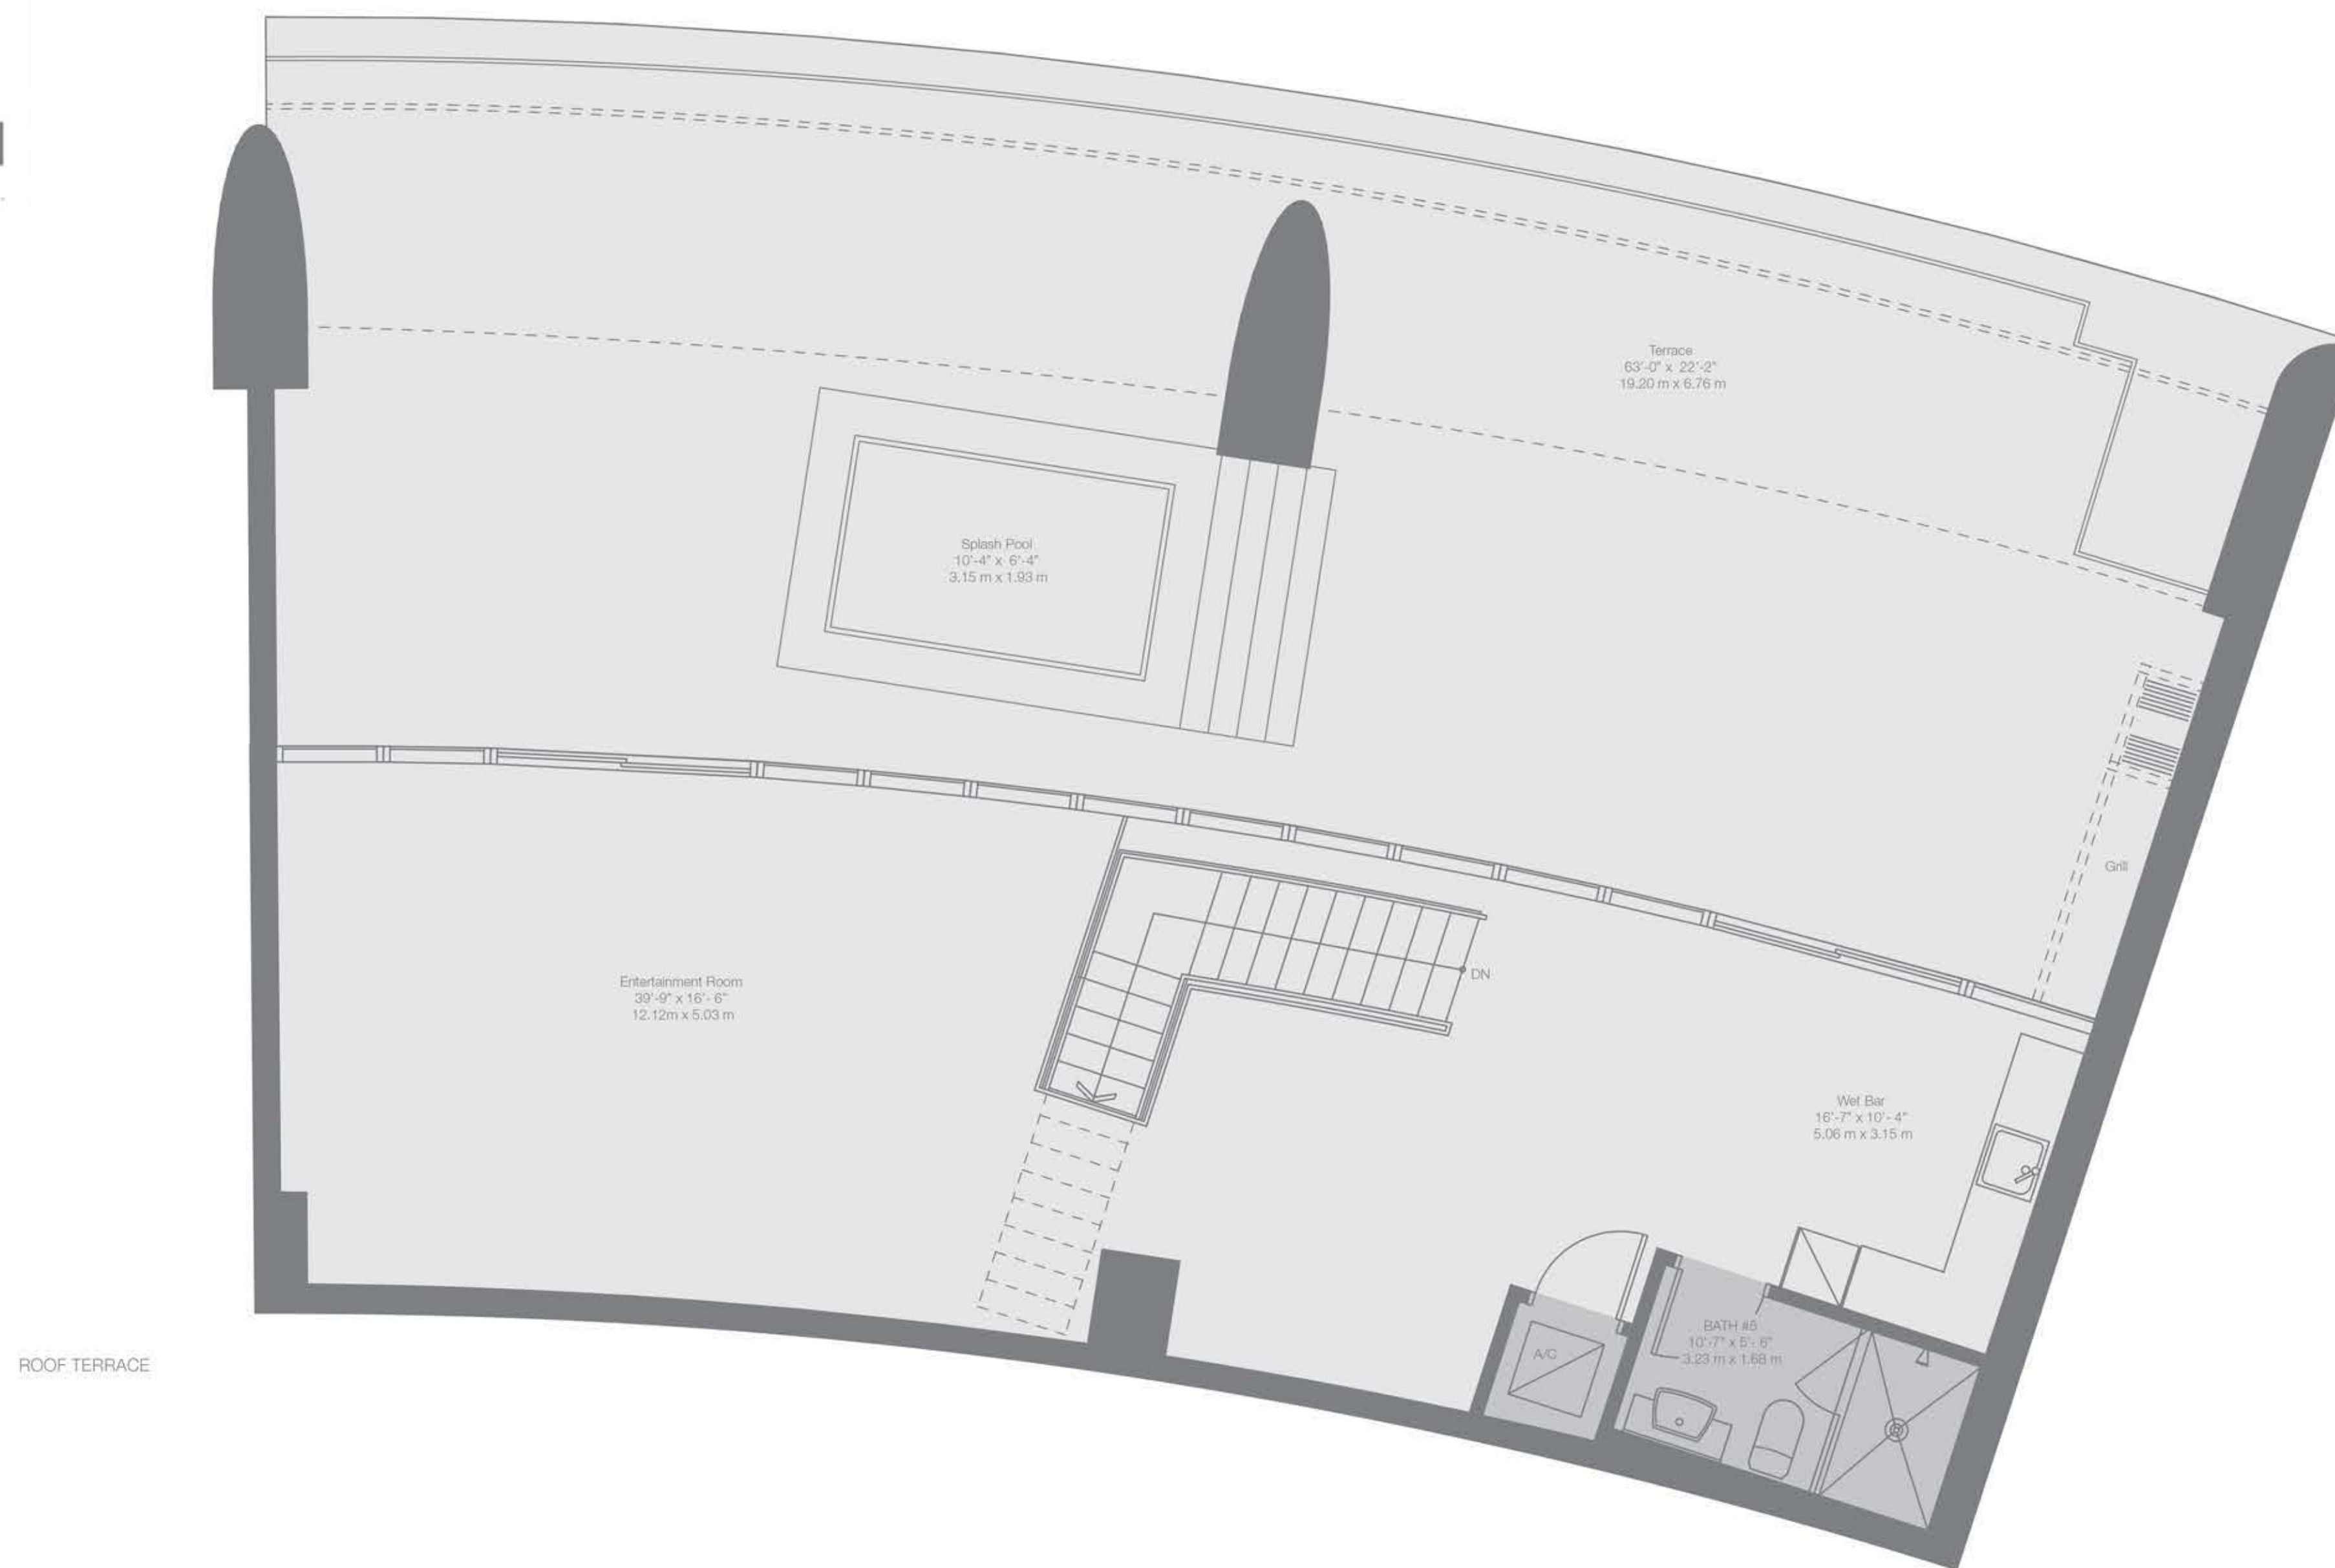

ROSS miami  
© RossMiami.com. All Rights Reserved.

ROOF TERRACE

ROOF UPPER PENTHOUSE  
03/04  
3 Bedrooms - Den  
Exercise Room - 5.5 Baths

Interior	4,159 sq. ft.	386.38 m <sup>2</sup>
Terrace	2,126 sq. ft.	197.51 m <sup>2</sup>
<b>Total</b>	<b>6,285 sq. ft.</b>	<b>583.90 m<sup>2</sup></b>