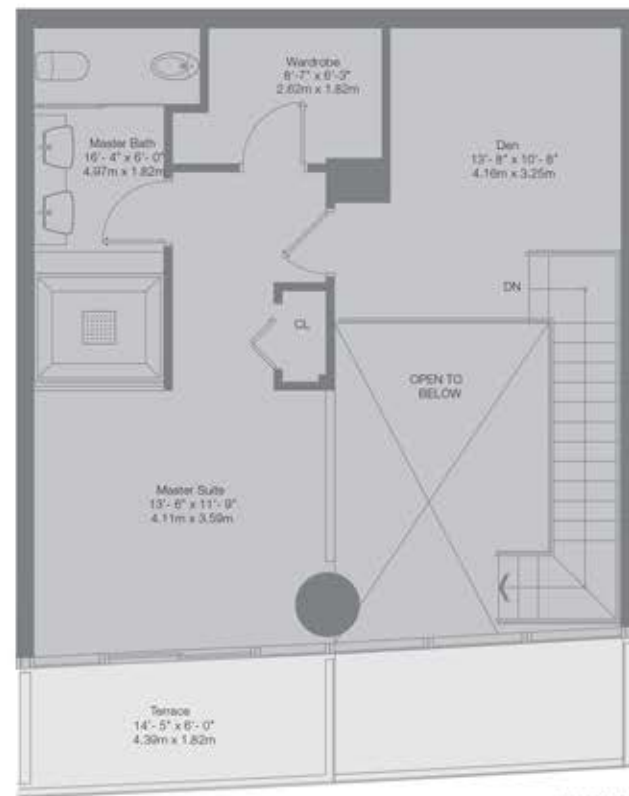

LOWER LEVEL

UPPER LEVEL

ROSS miami

© RossMiami.com. All Rights Reserved.

TOWNHOUSE
08

2 Bedrooms - Den - 2.5 Baths

Interior	1,579 sq. ft.	146.69 m ²
Terrace	335 sq. ft.	31.12 m ²
Total	1,914 sq. ft.	177.82 m²