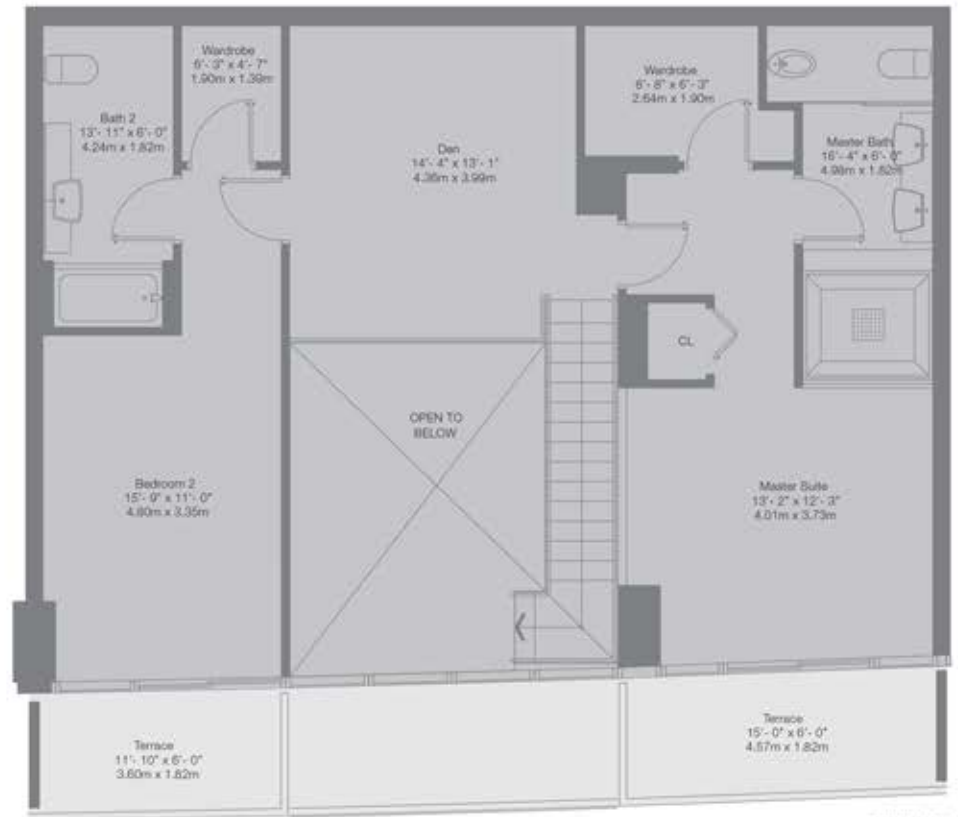

LOWER LEVEL

UPPER LEVEL

ROSS miami

© RossMiami.com. All Rights Reserved.

TOWNHOUSE
07

2 Bedrooms - Den - 2.5 Baths

Interior	1,729 sq. ft.	160.63 m ²
Terrace	324 sq. ft.	30.10 m ²
Total	2,053 sq. ft.	190.73 m²