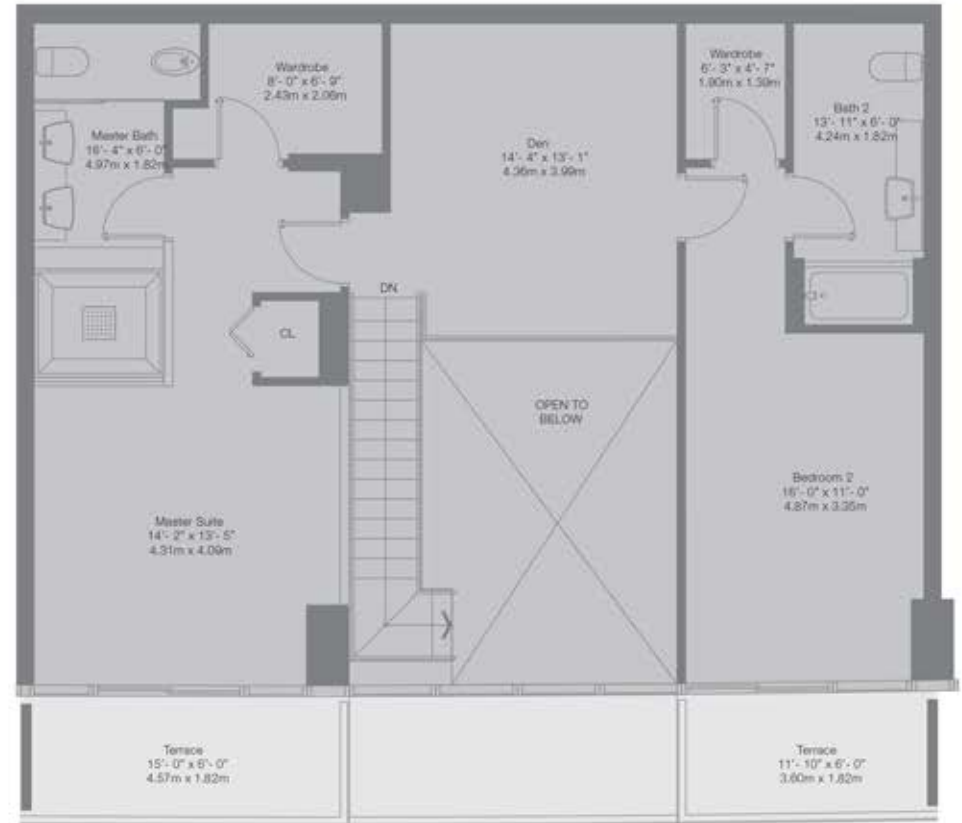

LOWER LEVEL

UPPER LEVEL

ROSS miami

© RossMiami.com. All Rights Reserved.

TOWNHOUSE
06

2 Bedrooms - Den - 2.5 Baths

Interior	1,763 sq. ft.	163.79 m ²
Terrace	322 sq. ft.	29.91 m ²
Total	2,085 sq. ft.	193.70 m²