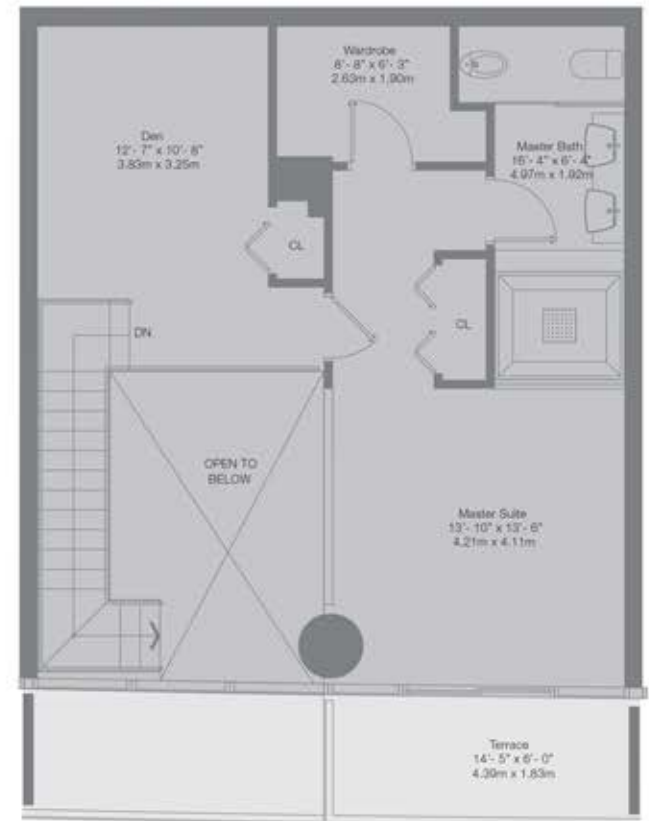

LOWER LEVEL

UPPER LEVEL

ROSS miami

© RossMiami.com. All Rights Reserved.

TOWNHOUSE
05

2 Bedrooms - Den - 2.5 Baths

Interior	1,708 sq. ft.	158.68 m ²
Terrace	334 sq. ft.	31.03 m ²
Total	2,042 sq. ft.	189.71 m²