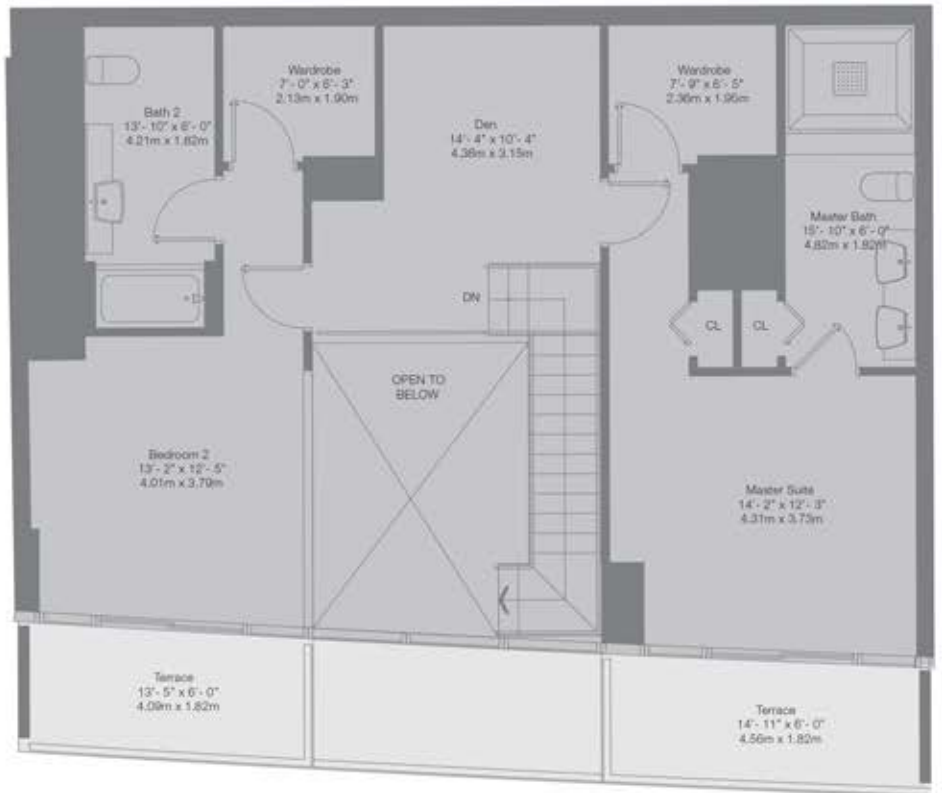

LOWER LEVEL

UPPER LEVEL

ROSS miami

© RossMiami.com. All Rights Reserved.

TOWNHOUSE
03

2 Bedrooms - Den - 2.5 Baths

Interior	1,563 sq. ft.	145.21 m ²
Terrace	332 sq. ft.	30.84 m ²
Total	1,895 sq. ft.	176.05 m²