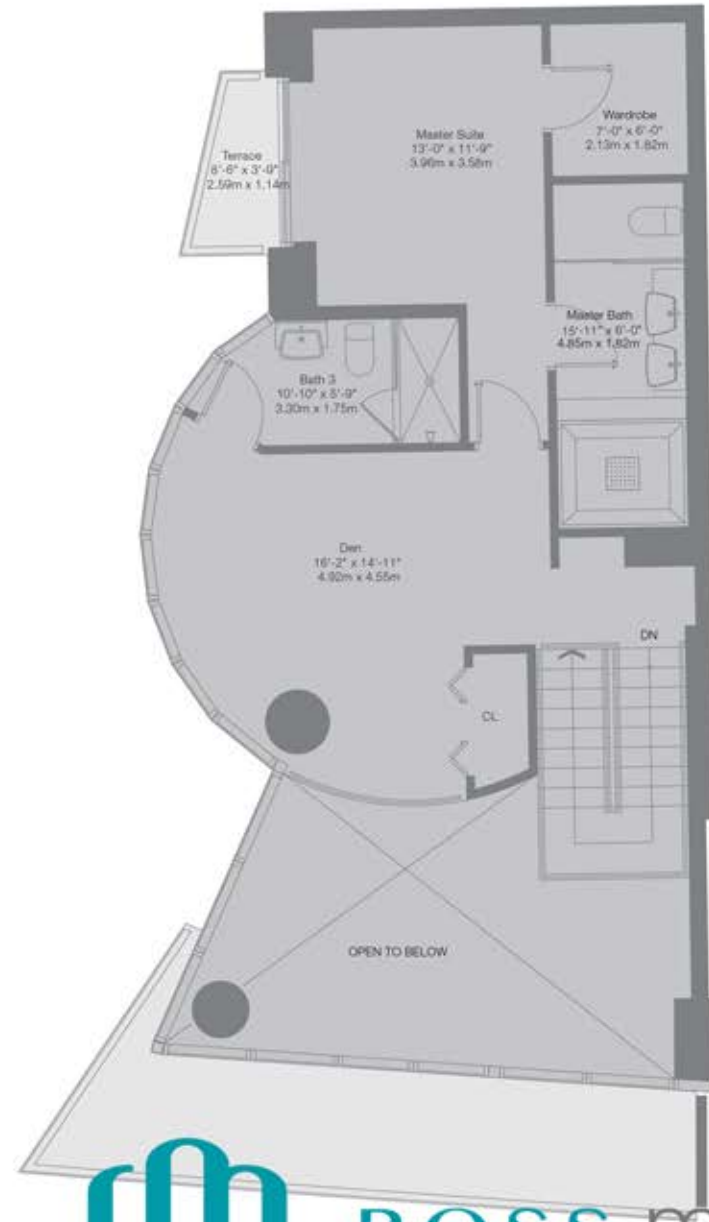

LOWER LEVEL

UPPER LEVEL

ROSS miami

© RossMiami.com. All Rights Reserved.

EPIC

TOWNHOUSE  
02

2 Bedrooms - Den - 3.5 Baths

Interior	1,845 sq. ft.	171.41 m <sup>2</sup>
Terrace	244 sq. ft.	22.67 m <sup>2</sup>
<b>Total</b>	<b>2,089 sq. ft.</b>	<b>194.07 m<sup>2</sup></b>