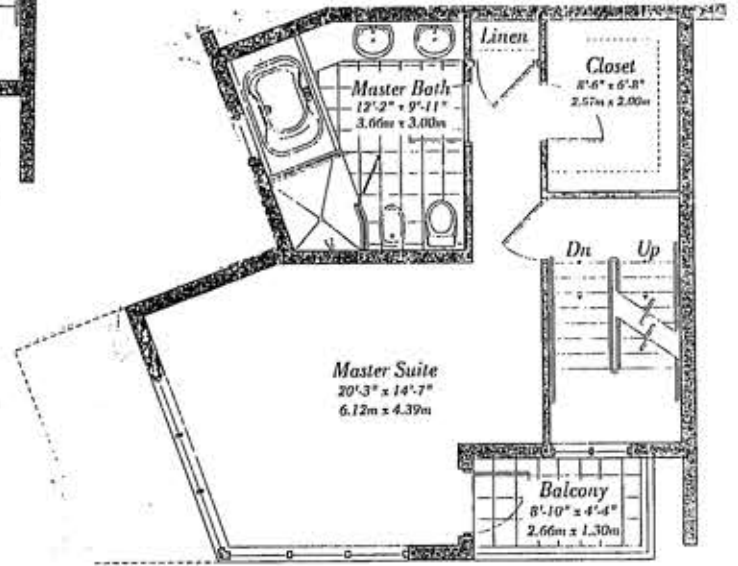

Beach House D

Residence 15

3 Bedrooms, 2 Baths, Powder Room
2,072 s.f. 251.1m²

CONTINUUM
ON SOUTH BEACH

ROSS miami
© RossMiami.com. All Rights Reserved.

ROSS miami

© RossMiami.com. All Rights Reserved.