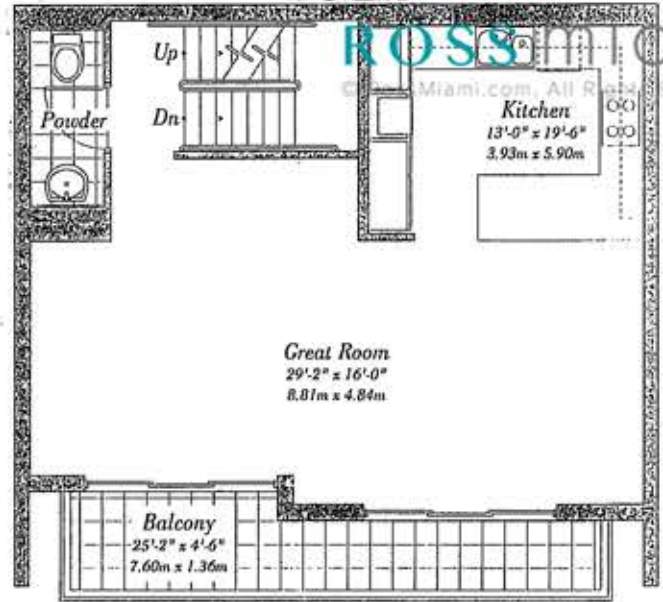

Beach House C

Residences 11-14

3 Bedrooms, 3 Baths, Powder Room
2,202 s.f. 204.6m²

Second Floor

First Floor

Ground Floor

CONTINUUM
ON SOUTH BEACH

Beach House C