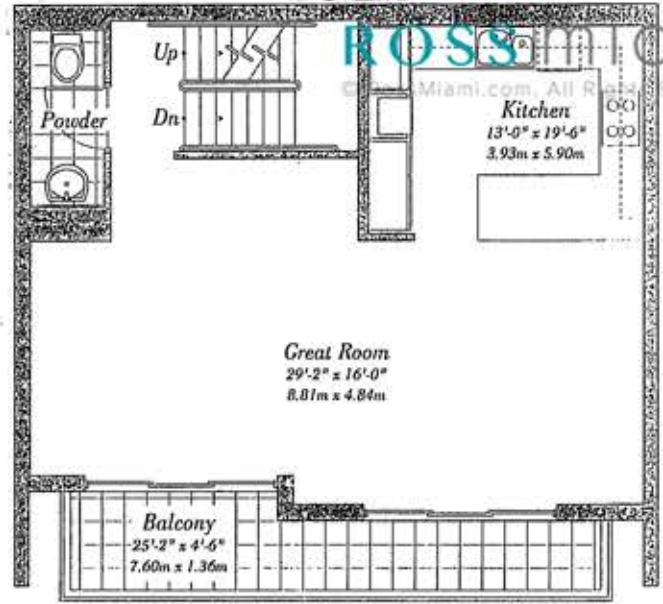

Beach House C

Residences 11-14

3 Bedrooms, 3 Baths, Powder Room
2,202 s.f. 204.6m²

Second Floor

First Floor

Ground Floor

CONTINUUM
ON SOUTH BEACH

Beach House C