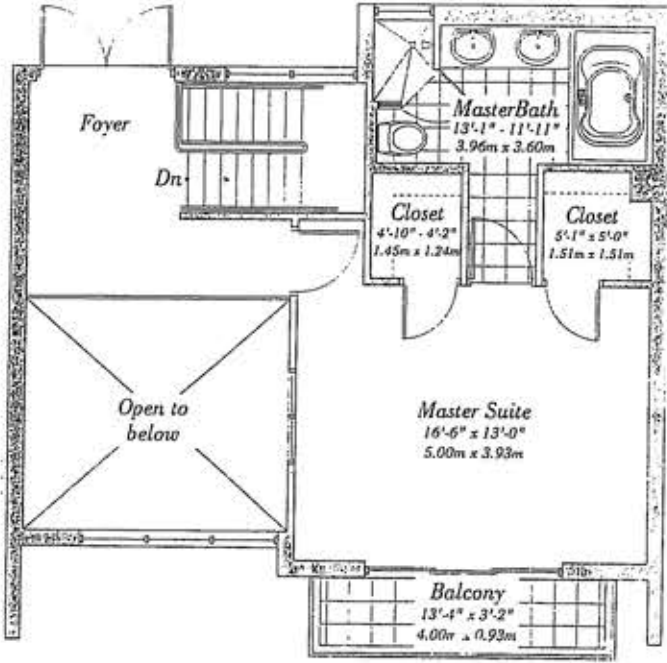

Beach House C

Residences 11-14

3 Bedrooms, 3 Baths, Powder Room
2,202 s.f. 204.6m²

Second Floor

First Floor

Ground Floor

CONTINUUM
ON SOUTH BEACH

Beach House C