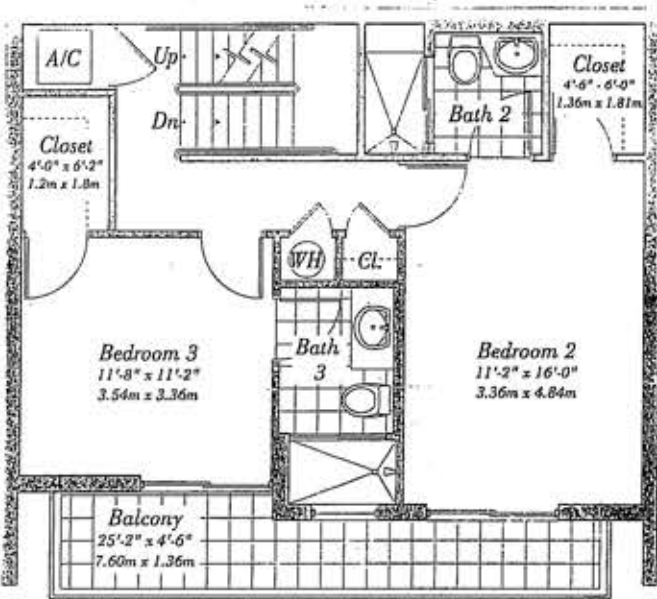

Beach House C

Residences 11-14

3 Bedrooms, 3 Baths, Powder Room
2,202 s.f. 204.6m²

Second Floor

First Floor

Ground Floor

CONTINUUM
ON SOUTH BEACH

Beach House C