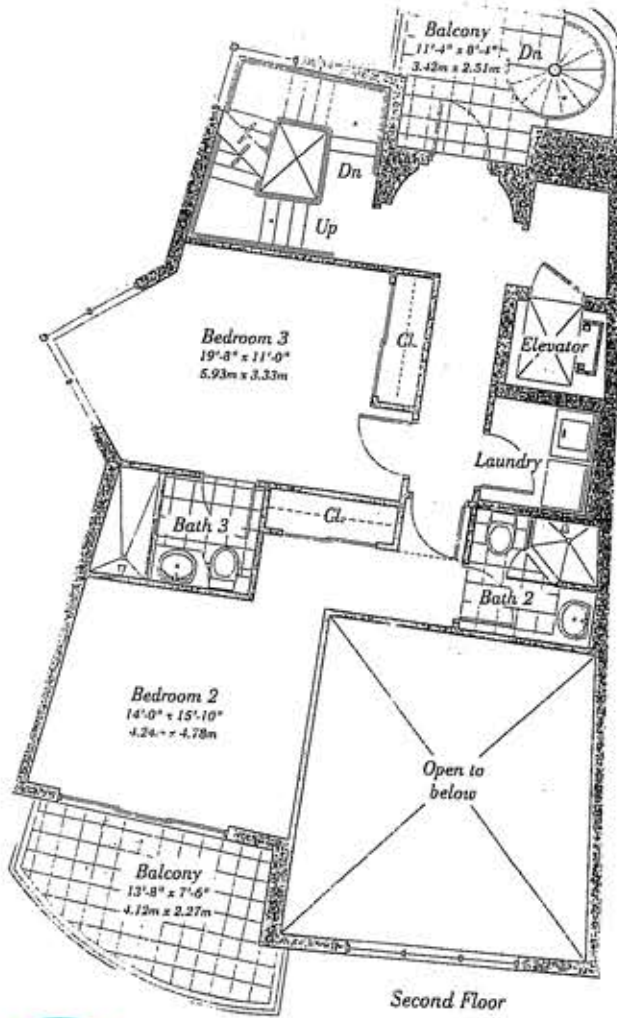

Beach House B

Residences 4 & 10

3 Bedrooms, 3 baths, 2 Powder Rooms
2,900 s.f. 269.5m²

CONTINUUM
ON SOUTH BEACH

Ross Miami
RossMiami.com All Rights Reserved.

ROSS miami

© RossMiami.com. All Rights Reserved.