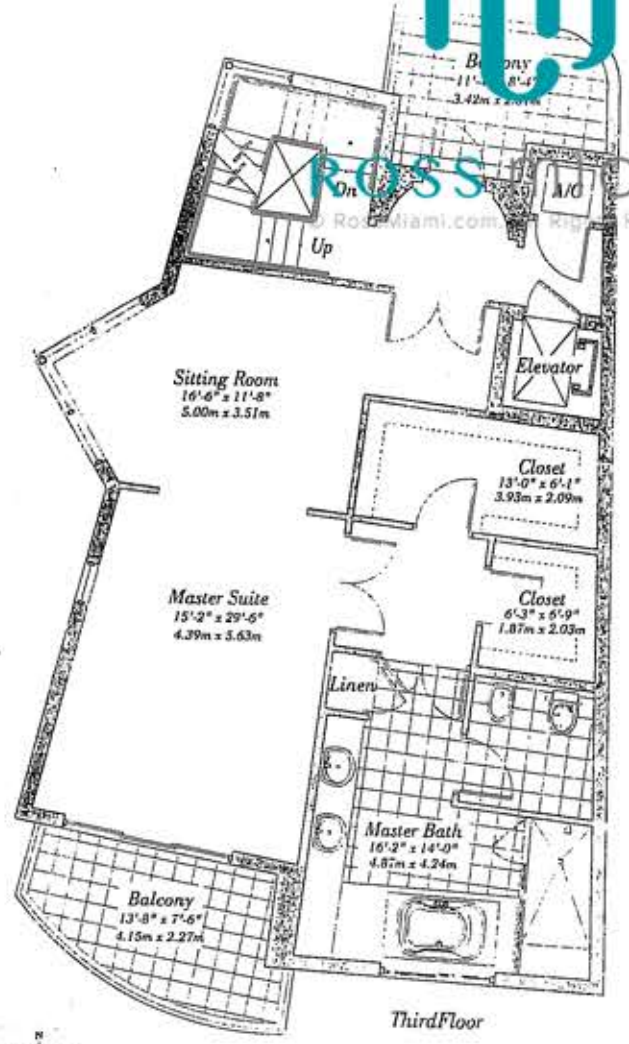

Beach House B

Residences 4 & 10

3 Bedrooms, 3 baths, 2 Powder Rooms
2,900 s.f. 269.5m²

CONTINUUM
ON SOUTH BEACH

Ross Miami
RossMiami.com All Rights Reserved.

ROSS miami

© RossMiami.com. All Rights Reserved.