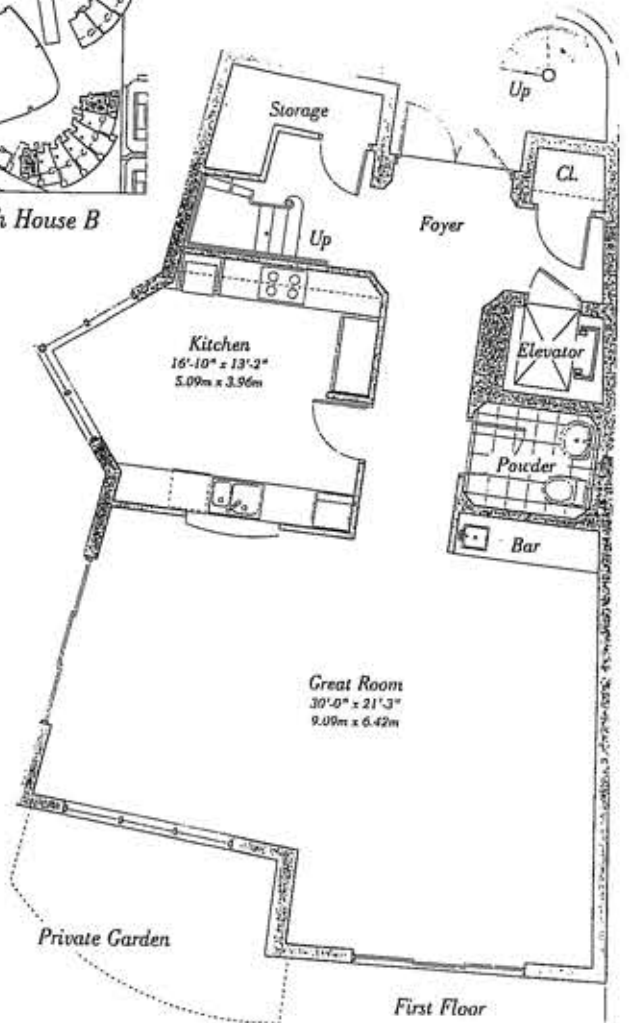

Beach House B

Residences 4 & 10

3 Bedrooms, 3 baths, 2 Powder Rooms
2,900 s.f. 269.5m²

CONTINUUM
ON SOUTH BEACH

Ross Miami
RossMiami.com All Rights Reserved.

ROSS miami

© RossMiami.com. All Rights Reserved.