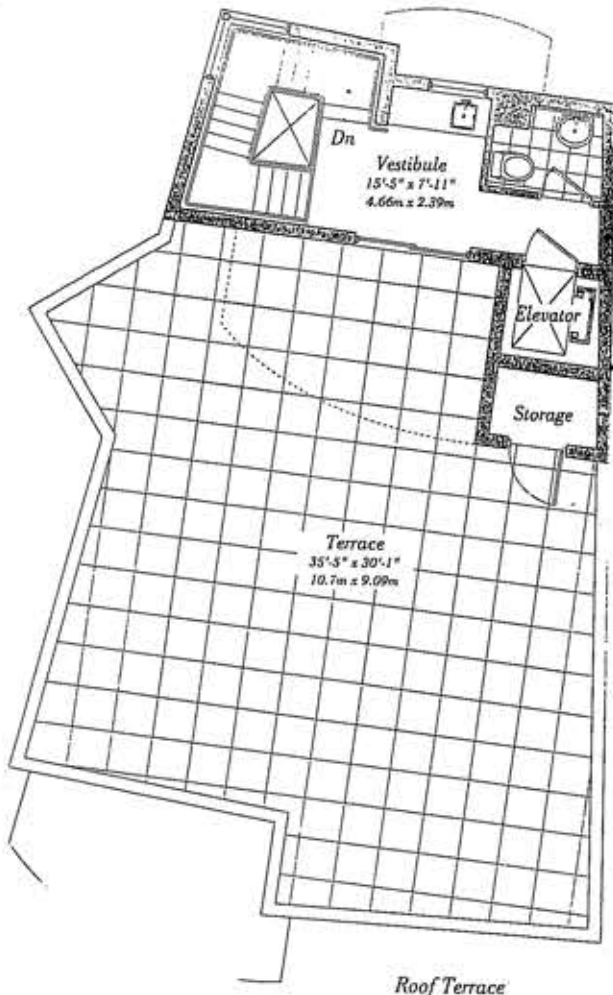

Beach House B

Residences 4 & 10

3 Bedrooms, 3 baths, 2 Powder Rooms
2,900 s.f. 269.5m²

CONTINUUM
ON SOUTH BEACH

Ross Miami
RossMiami.com All Rights Reserved.

ROSS miami

© RossMiami.com. All Rights Reserved.