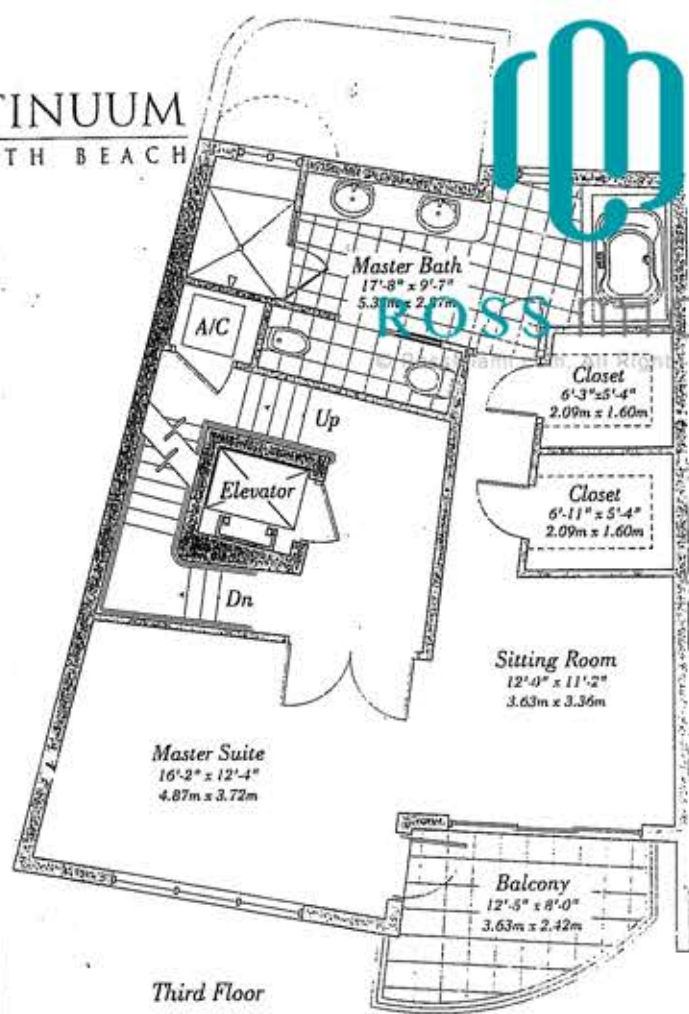

Beach House A

Residences 5-9

2 Bedrooms & Den, 4 Baths, Powder Room
2,365 s.f. 219.7m²

CONTINUUM
ON SOUTH BEACH

ROSS miami
Reserved.

ROSS miami

© RossMiami.com. All Rights Reserved.