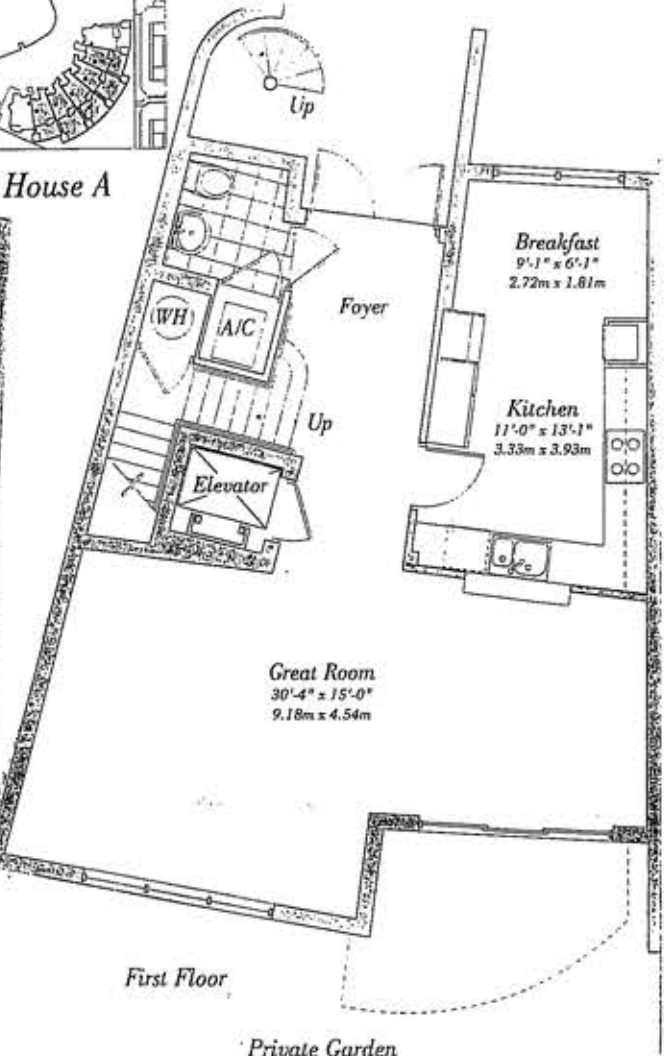

Beach House A

Residences 5-9

2 Bedrooms & Den, 4 Baths, Powder Room
2,365 s.f. 219.7m²

CONTINUUM
ON SOUTH BEACH

ROSS miami
Reserved.

ROSS miami

© RossMiami.com. All Rights Reserved.