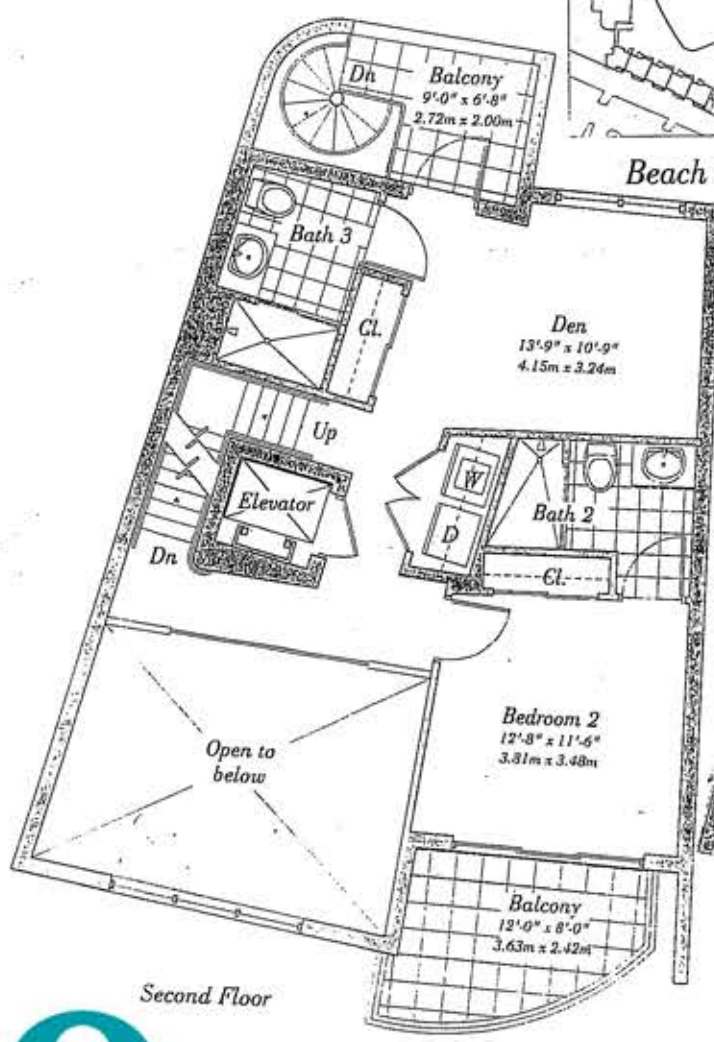

Beach House A

Residences 5-9

2 Bedrooms & Den, 4 Baths, Powder Room
2,365 s.f. 219.7m²

CONTINUUM
ON SOUTH BEACH

Ross Miami
Reserved.

ROSS miami

© RossMiami.com. All Rights Reserved.