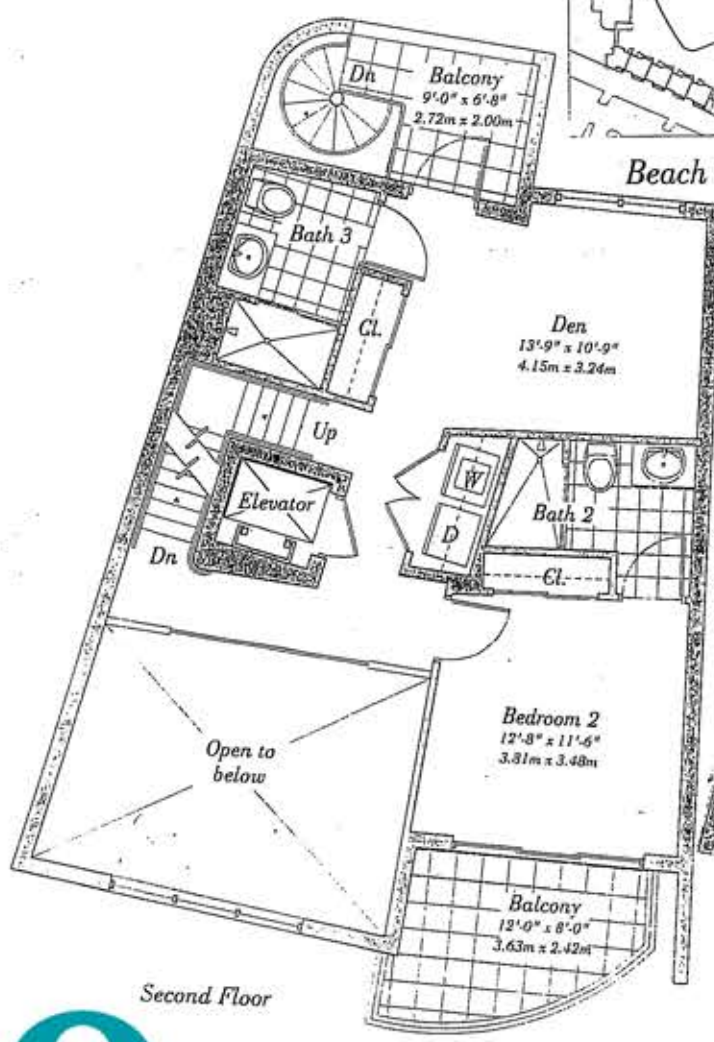

Beach House A

Residences 5-9

2 Bedrooms & Den, 4 Baths, Powder Room
2,365 s.f. 219.7m²

CONTINUUM
ON SOUTH BEACH

ROSS miami
Reserved.

ROSS miami

© RossMiami.com. All Rights Reserved.