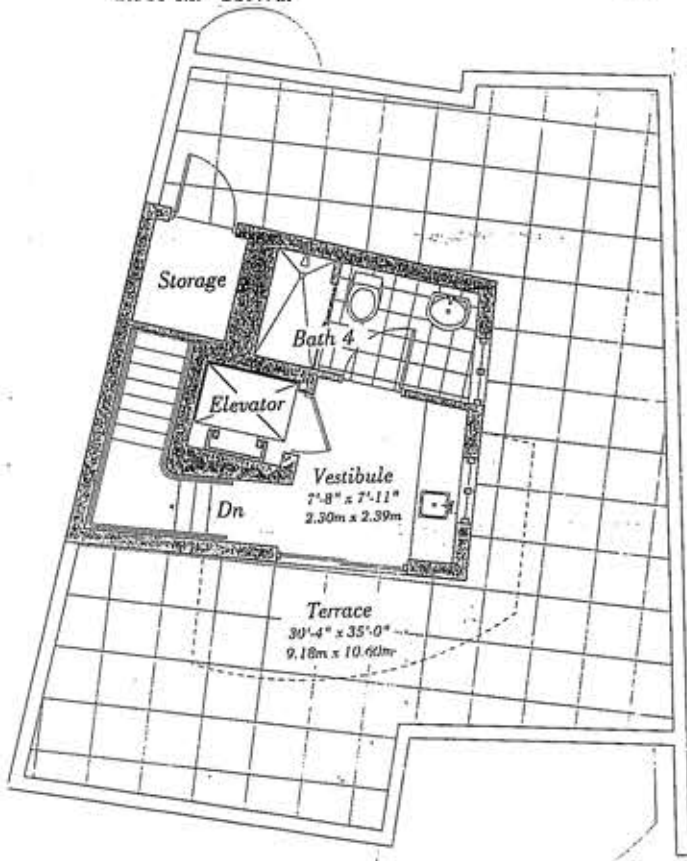

Beach House A

Residences 5-9

2 Bedrooms & Den, 4 Baths, Powder Room
2,365 s.f. 219.7m²

CONTINUUM
ON SOUTH BEACH

ROSS miami
Reserved.

ROSS miami

© RossMiami.com. All Rights Reserved.