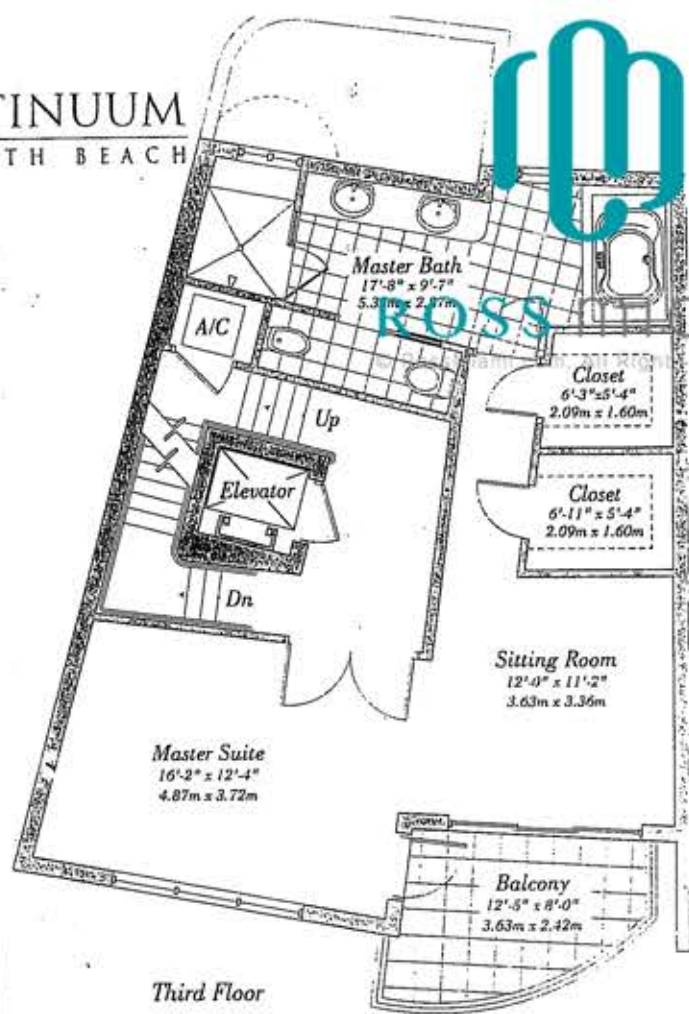

Beach House A

Residences 5-9

2 Bedrooms & Den, 4 Baths, Powder Room
2,365 s.f. 219.7m²

CONTINUUM
ON SOUTH BEACH

Ross Miami
Reserved.

ROSS miami

© RossMiami.com. All Rights Reserved.