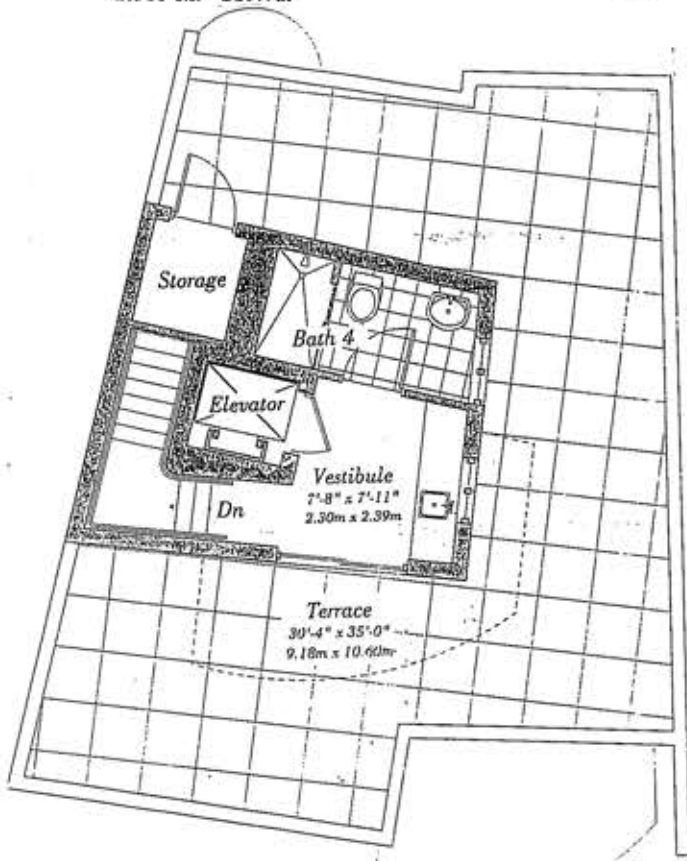

Beach House A

Residences 5-9

2 Bedrooms & Den, 4 Baths, Powder Room
2,365 s.f. 219.7m²

CONTINUUM
ON SOUTH BEACH

Ross Miami
Reserved.

ROSS miami

© RossMiami.com. All Rights Reserved.