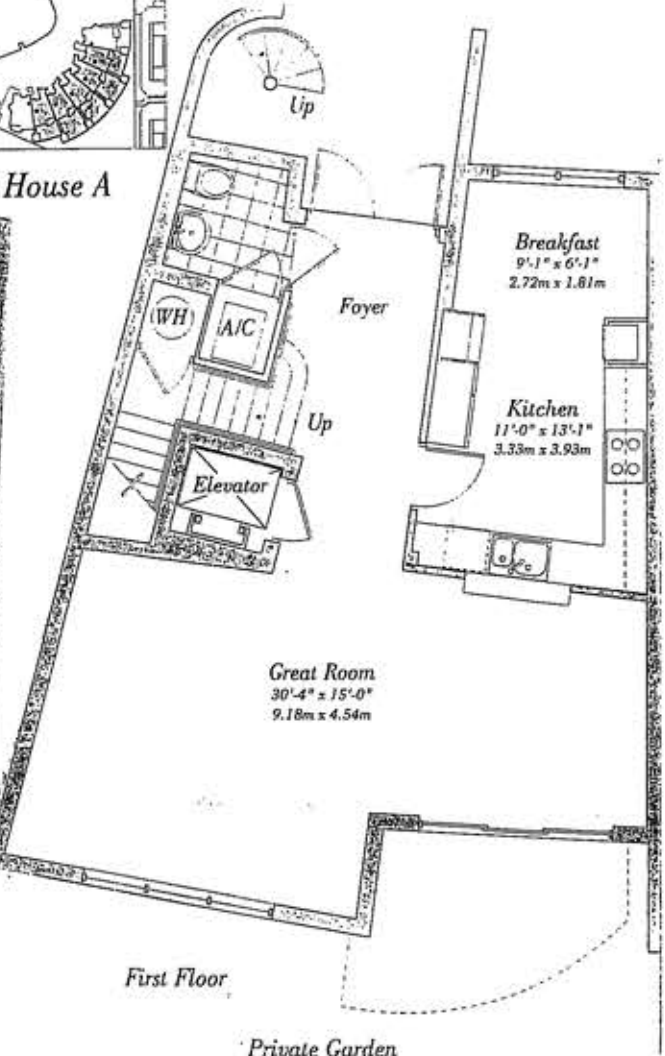

Beach House A

Residences 5-9

2 Bedrooms & Den, 4 Baths, Powder Room
2,365 s.f. 219.7m²

CONTINUUM
ON SOUTH BEACH

Ross Miami
Reserved.

ROSS miami

© RossMiami.com. All Rights Reserved.