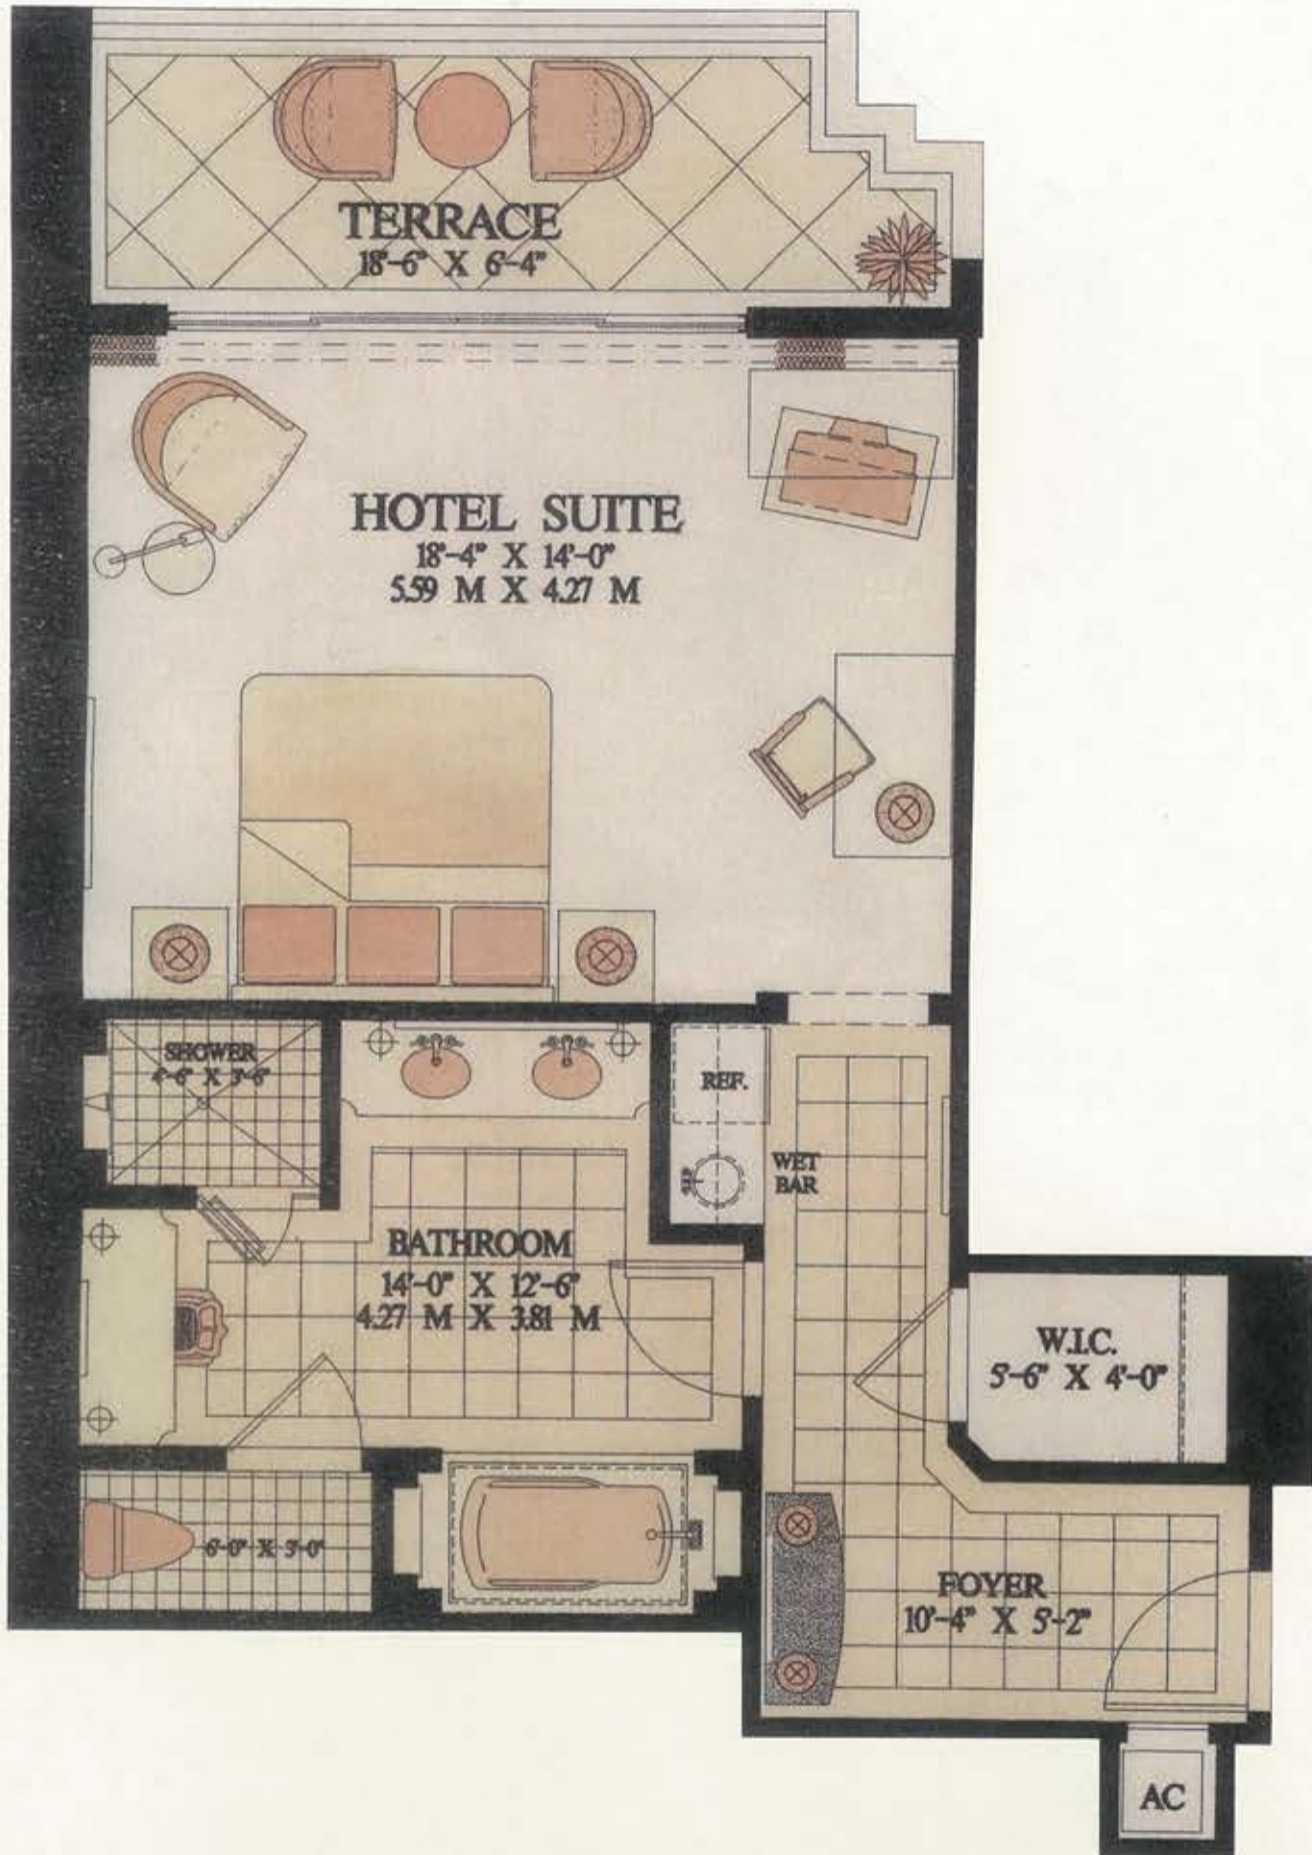

R A V E L L O

ROSS miami

© RossMiami.com. All Rights Reserved.

Ocean View

ENCLOSED AREA	615 Sq. Ft.	57.13 M ²
BALCONY AREA	110 Sq. Ft.	10.22 M ²
TOTAL AREA	725 Sq. Ft.	67.35 M ²