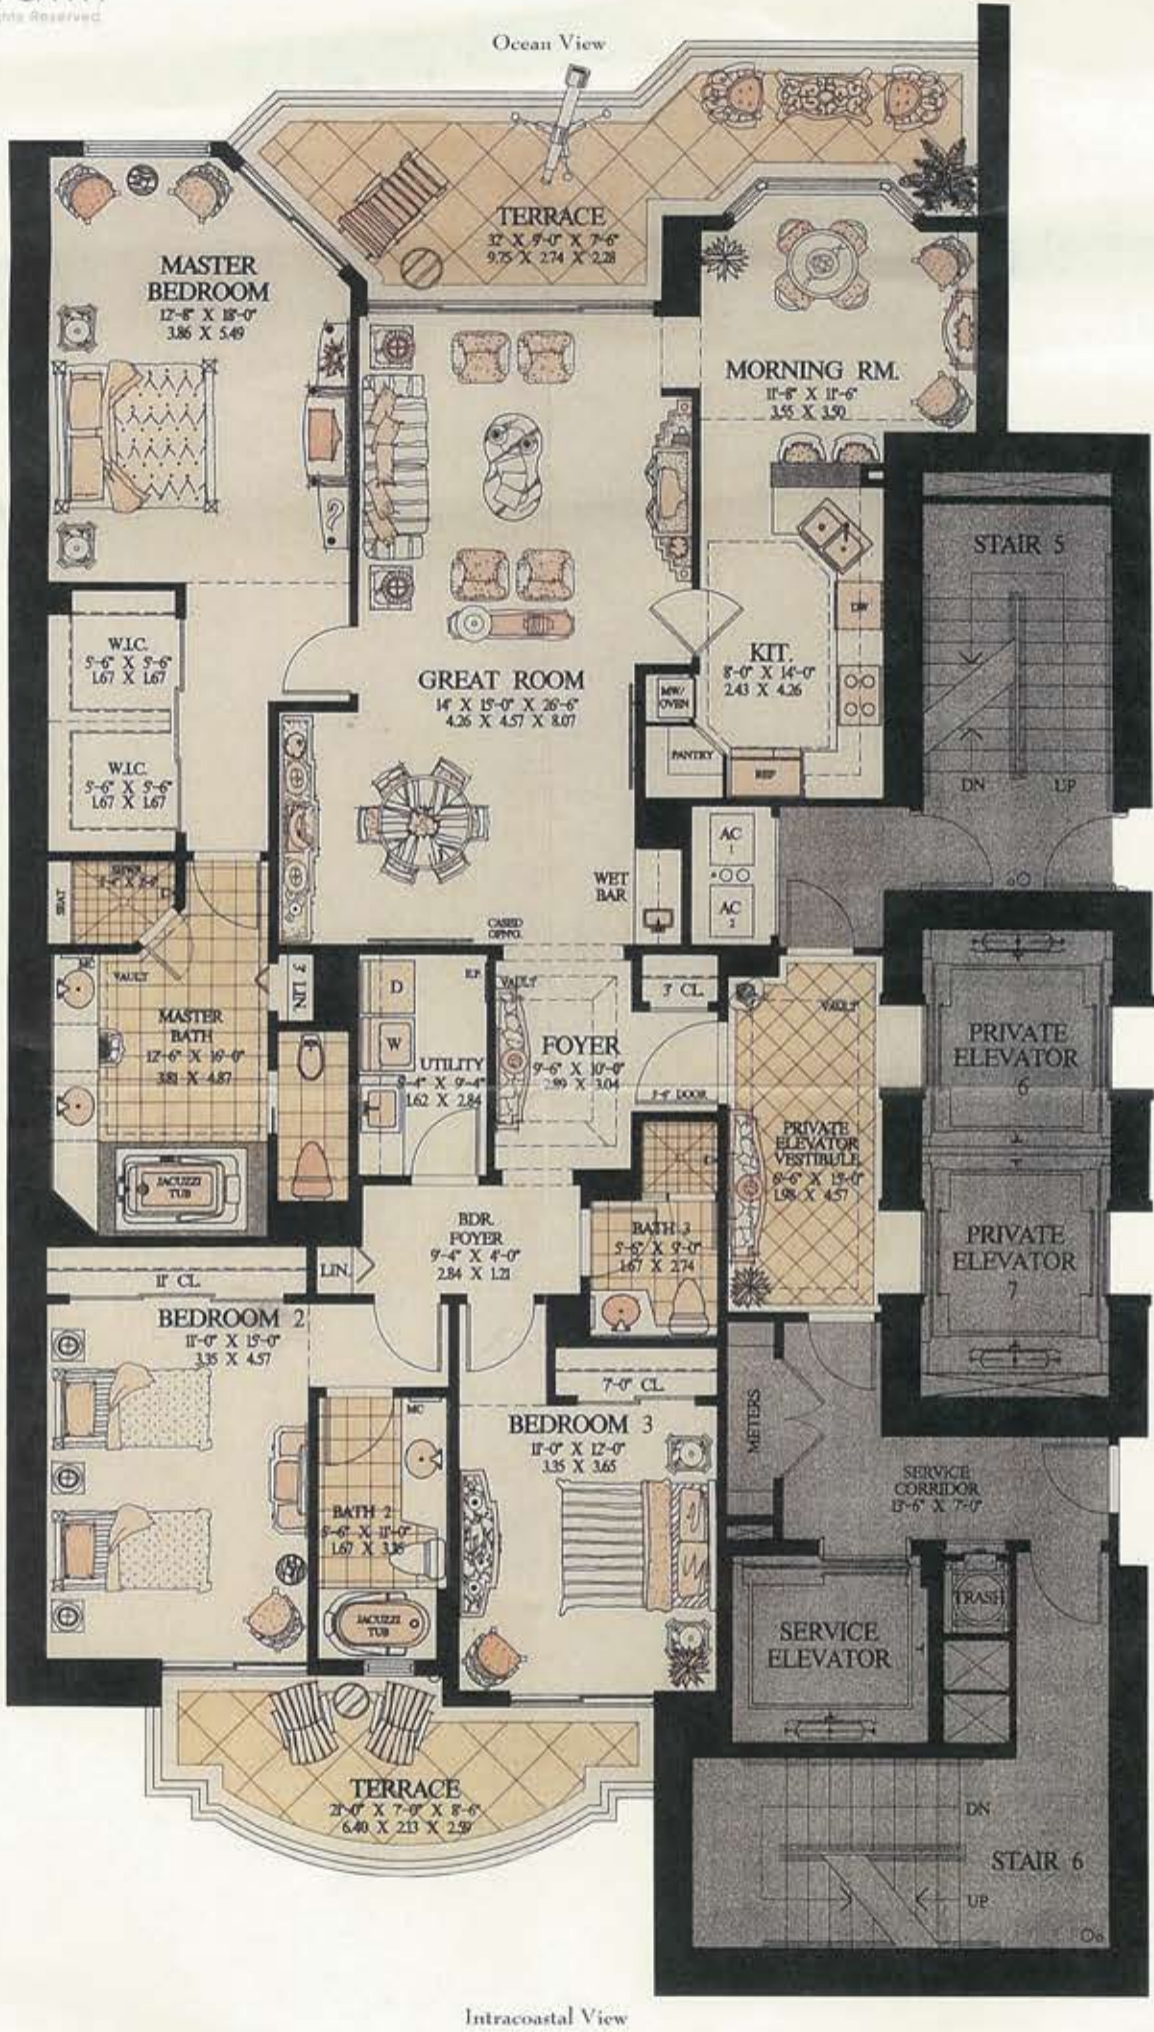

MILANO

ROSS miami

© RossMiami.com All Rights Reserved

Intracoastal View

MILANO RESIDENCE ~ 3 BEDROOM 3 BATH			
ENCLOSED AREA	2,185 sq. Ft.	202.99 m ²	
BALCONY AREA	370 sq. Ft.	32.37 m ²	
TOTAL AREA	2,555 sq. Ft.	235.36 m ²	